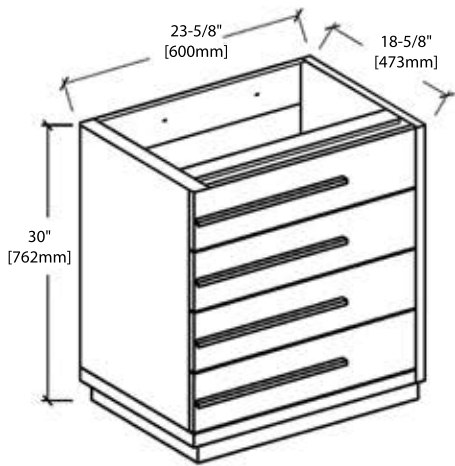

24" VANITY

V8005 24

BACK VIEW

A10 2419 04

30" VANITY

V8005 30

BACK VIEW

A10 3019 04

MIRRORS

24" - M6005 24

30" - M6005 30

REQUIRED TOOLS

PARTS INCLUDED