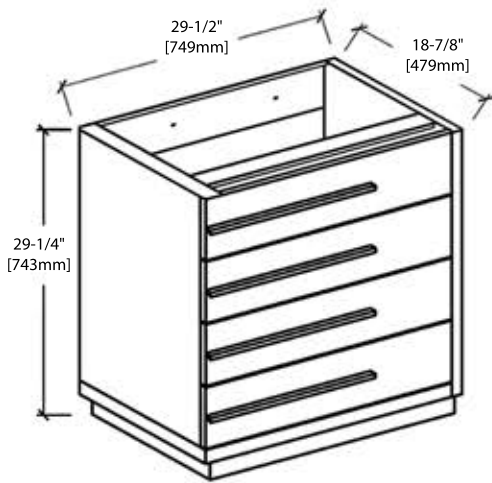

24" VANITY

V8005 24

BACK VIEW

A10 2419 04

30" VANITY

V8005 30

BACK VIEW

A10 3019 04

MIRRORS

24" - M6005 24

30" - M6005 30

REQUIRED TOOLS

PARTS INCLUDED