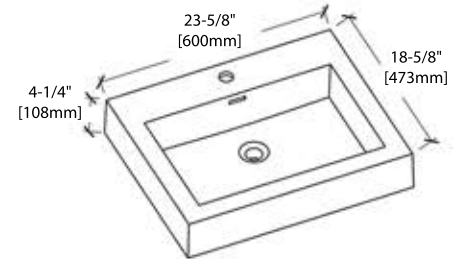

24" VANITY

V8005 24

BACK VIEW

A10 2419 04

30" VANITY

V8005 30

BACK VIEW

A10 3019 04

MIRRORS

24" - M6005 24

30" - M6005 30

REQUIRED TOOLS

PARTS INCLUDED