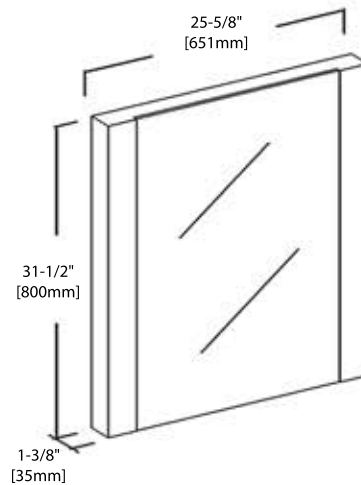

24" VANITY

V8005 24

BACK VIEW

A10 2419 04

30" VANITY

V8005 30

BACK VIEW

A10 3019 04

MIRRORS

24" - M6005 24

30" - M6005 30

REQUIRED TOOLS

PARTS INCLUDED