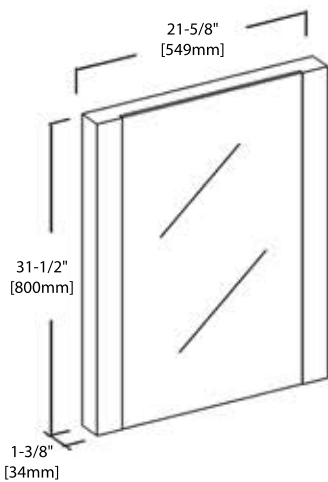

24" VANITY

V8005 24

BACK VIEW

A10 2419 04

30" VANITY

V8005 30

BACK VIEW

A10 3019 04

MIRRORS

24" - M6005 24

30" - M6005 30

REQUIRED TOOLS

PARTS INCLUDED