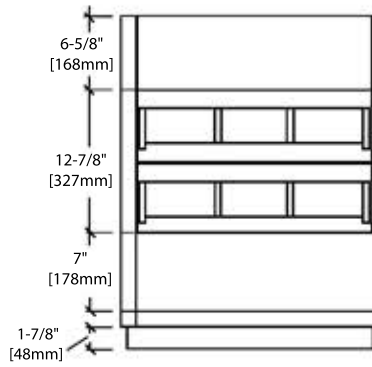

24" VANITY

V8005 24

BACK VIEW

A10 2419 04

30" VANITY

V8005 30

BACK VIEW

A10 3019 04

MIRRORS

24" - M6005 24

30" - M6005 30

REQUIRED TOOLS

PARTS INCLUDED