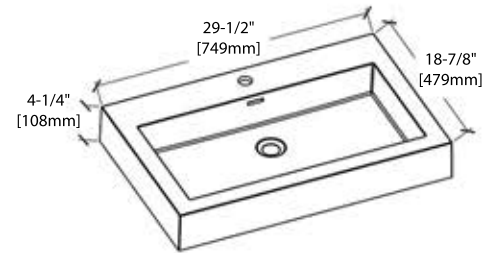

24" VANITY

V8005 24

BACK VIEW

A10 2419 04

30" VANITY

V8005 30

BACK VIEW

A10 3019 04

MIRRORS

24" - M6005 24

30" - M6005 30

REQUIRED TOOLS

PARTS INCLUDED