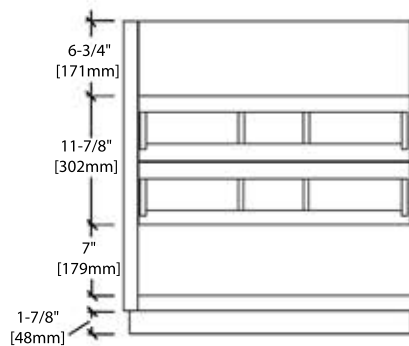

24" VANITY

V8005 24

BACK VIEW

A10 2419 04

30" VANITY

V8005 30

BACK VIEW

A10 3019 04

MIRRORS

24" - M6005 24

30" - M6005 30

REQUIRED TOOLS

PARTS INCLUDED