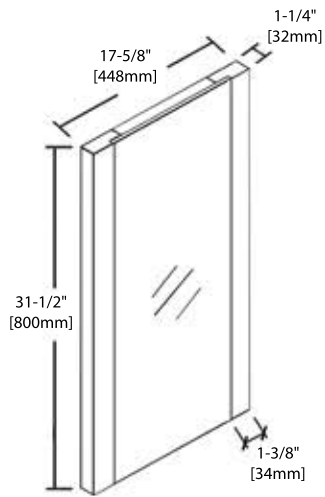

24" VANITY

V8011 18

C04 1814

MIRROR

M6011 18

REQUIRED TOOLS

Tape Measure

Pencil

Electric Drill

Drill Bit (6mm)

Silicone

Screwdriver

Spirit Lever

PARTS INCLUDED

4A

10B