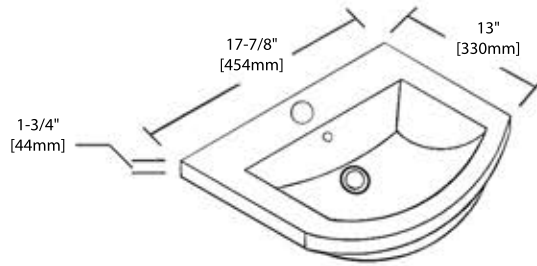

24" VANITY

V8011 18

C04 1814

MIRROR

M6011 18

REQUIRED TOOLS

Tape Measure

Pencil

Electric Drill

Drill Bit (6mm)

Silicone

Screwdriver

Spirit Lever

PARTS INCLUDED

4A

10B