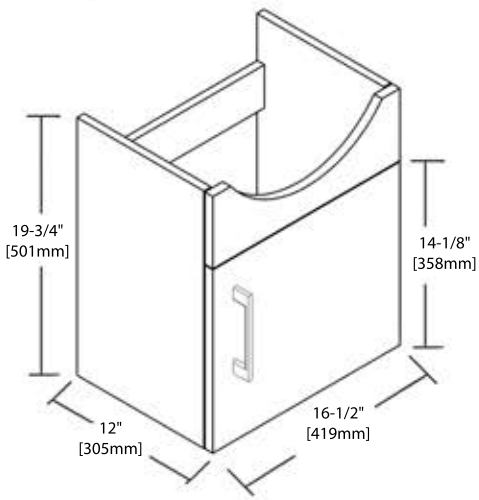

24" VANITY

V8011 18

C04 1814

MIRROR

M6011 18

REQUIRED TOOLS

Tape Measure

Pencil

Electric Drill

Drill Bit (6mm)

Silicone

Screwdriver

Spirit Lever

PARTS INCLUDED

4A

10B