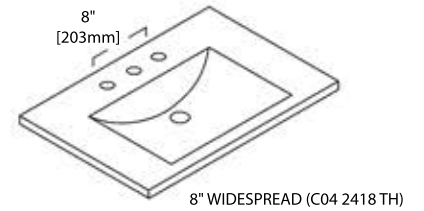

INSTALLATION MANUAL

Dimensions are $\pm 1/8''$

20" VANITY

V8014 20

BACK VIEW

C04 2020

24" VANITY

V8014 24

BACK VIEW

SINGLE HOLE (C04 2418)

8" WIDESPREAD (C04 2418 TH)

30" VANITY

V8014 30

BACK VIEW

SINGLE HOLE (C04 3018)

8" WIDESPREAD (C04 3018 TH)

36" VANITY

V8014 36

BACK VIEW

TOP-MOUNT CERAMIC BASIN

48" VANITY

V8014 48

BACK VIEW

TOP-MOUNT CERAMIC BASIN