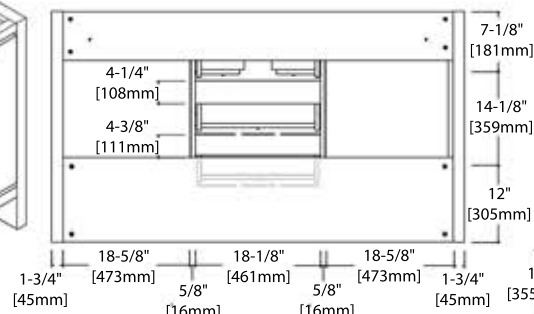

INSTALLATION MANUAL

Dimensions are $\pm 1/8''$

20" VANITY

V8014 20

BACK VIEW

C04 2020

24" VANITY

V8014 24

BACK VIEW

SINGLE HOLE (C04 2418)

8" WIDESPREAD (C04 2418 TH)

30" VANITY

V8014 30

BACK VIEW

SINGLE HOLE (C04 3018)

8" WIDESPREAD (C04 3018 TH)

36" VANITY

V8014 36

BACK VIEW

TOP-MOUNT CERAMIC BASIN

48" VANITY

V8014 48

BACK VIEW

TOP-MOUNT CERAMIC BASIN

60" VANITY

V8014 60

BACK VIEW

UNDERMOUNT BASIN - C09 2114

20" MIRROR / MEDICINE CABINET

M6014 20

MC7014 20

24" MIRROR / MEDICINE CABINET