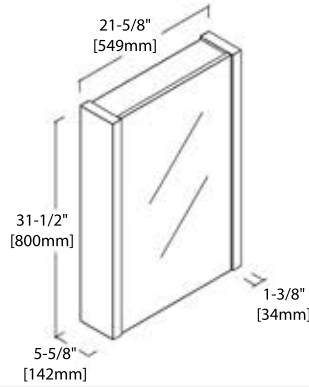

INSTALLATION MANUAL

Dimensions are $\pm 1/8''$

20" VANITY

V8014 20

BACK VIEW

C04 2020

24" VANITY

V8014 24

36" VANITY

V8014 36

BACK VIEW

TOP-MOUNT CERAMIC BASIN

48" VANITY

V8014 48

BACK VIEW

TOP-MOUNT CERAMIC BASIN

60" VANITY

V8014 60

BACK VIEW

UNDERMOUNT BASIN - C09 2114

20" MIRROR / MEDICINE CABINET

M6014 20

MC7014 20

24" MIRROR / MEDICINE CABINET

M6014 24

MC7014 24

30" MIRROR / MEDICINE CABINET

M6014 30

MC7014 30

36" MIRROR

M6014 36

48" MIRROR