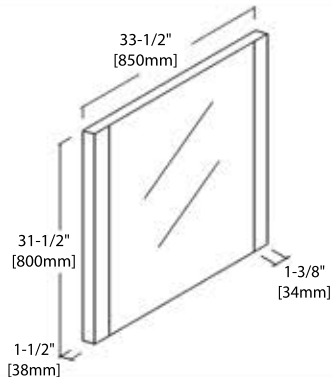

36" VANITY

V8014 36

BACK VIEW

TOP-MOUNT CERAMIC BASIN

48" VANITY

V8014 48

BACK VIEW

TOP-MOUNT CERAMIC BASIN

M6014 24

MC7014 24

30" MIRROR / MEDICINE CABINET

M6014 30

MC7014 30

36" MIRROR

M6014 36

48" MIRROR