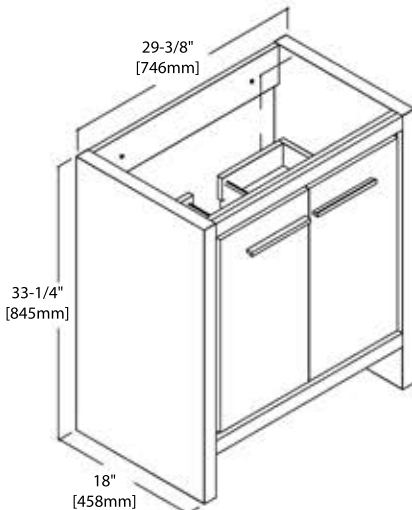

INSTALLATION MANUAL

Dimensions are $\pm 1/8''$

20" VANITY

V8014 20

BACK VIEW

C04 2020

24" VANITY

V8014 24

BACK VIEW

SINGLE HOLE (C04 2418)

8" WIDESPREAD (C04 2418 TH)

30" VANITY

V8014 30

BACK VIEW

SINGLE HOLE (C04 3018)

8" WIDESPREAD (C04 3018 TH)

36" VANITY

V8014 36

BACK VIEW

TOP-MOUNT CERAMIC BASIN

48" VANITY

V8014 48

BACK VIEW

TOP-MOUNT CERAMIC BASIN