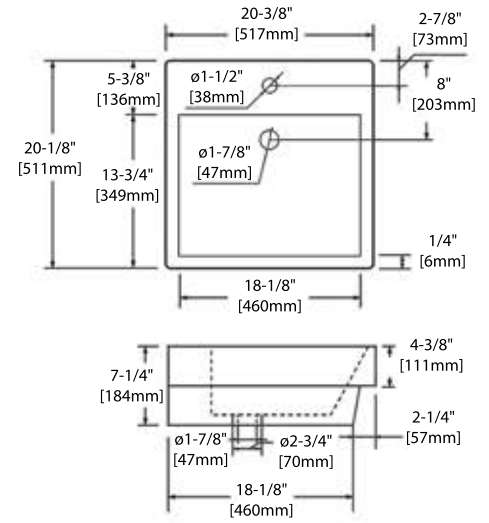

INSTALLATION MANUAL

Dimensions are $\pm 1/8''$

20" VANITY

V8014 20

BACK VIEW

C04 2020

24" VANITY

V8014 24

BACK VIEW

SINGLE HOLE (C04 2418)

8" WIDESPREAD (C04 2418 TH)

30" VANITY

V8014 30

BACK VIEW

SINGLE HOLE (C04 3018)

8" WIDESPREAD (C04 3018 TH)

36" VANITY

V8014 36

BACK VIEW

TOP-MOUNT CERAMIC BASIN

48" VANITY

V8014 48

BACK VIEW

TOP-MOUNT CERAMIC BASIN

M6014 24

MC7014 24

30" MIRROR / MEDICINE CABINET

M6014 30

MC7014 30

36" MIRROR

M6014 36

48" MIRROR