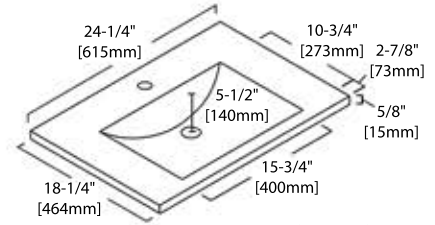

INSTALLATION MANUAL

Dimensions are $\pm 1/8''$

20" VANITY

V8014 20

BACK VIEW

C04 2020

24" VANITY

V8014 24

BACK VIEW

SINGLE HOLE (C04 2418)

8" WIDESPREAD (C04 2418 TH)

30" VANITY

V8014 30

BACK VIEW

SINGLE HOLE (C04 3018)

8" WIDESPREAD (C04 3018 TH)

36" VANITY

V8014 36

BACK VIEW

TOP-MOUNT CERAMIC BASIN

48" VANITY

V8014 48

BACK VIEW

TOP-MOUNT CERAMIC BASIN