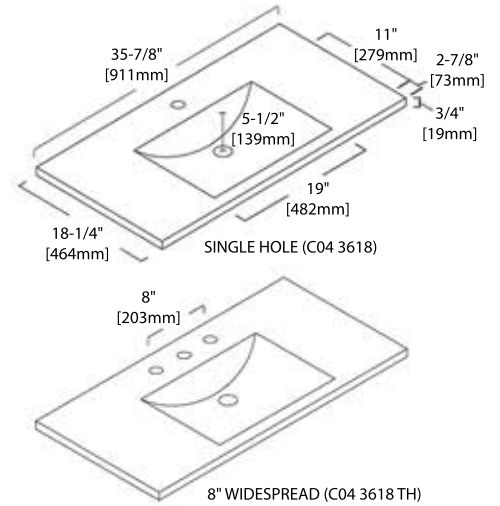

INSTALLATION MANUAL

Dimensions are $\pm 1/8''$

20" VANITY

V8014 20

BACK VIEW

C04 2020

24" VANITY

V8014 24

BACK VIEW

SINGLE HOLE (C04 2418)

8" WIDESPREAD (C04 2418 TH)

30" VANITY

V8014 30

BACK VIEW

SINGLE HOLE (C04 3018)

8" WIDESPREAD (C04 3018 TH)

36" VANITY

V8014 36

BACK VIEW

TOP-MOUNT CERAMIC BASIN

48" VANITY

V8014 48

BACK VIEW

TOP-MOUNT CERAMIC BASIN