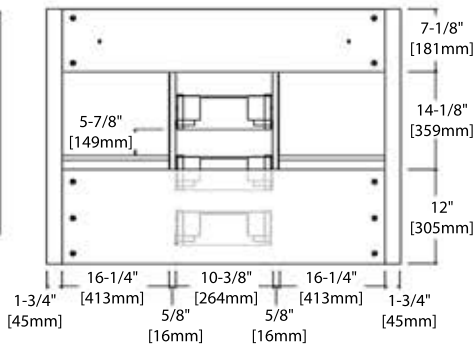

INSTALLATION MANUAL

Dimensions are $\pm 1/8''$

20" VANITY

V8014 20

BACK VIEW

C04 2020

24" VANITY

V8014 24

BACK VIEW

SINGLE HOLE (C04 2418)

8" WIDESPREAD (C04 2418 TH)

30" VANITY

V8014 30

BACK VIEW

SINGLE HOLE (C04 3018)

8" WIDESPREAD (C04 3018 TH)

36" VANITY

V8014 36

BACK VIEW

TOP-MOUNT CERAMIC BASIN

48" VANITY

V8014 48

BACK VIEW

TOP-MOUNT CERAMIC BASIN

60" VANITY

V8014 60

BACK VIEW

UNDERMOUNT BASIN - C09 2114

20" MIRROR / MEDICINE CABINET

M6014 20

MC7014 20

24" MIRROR / MEDICINE CABINET