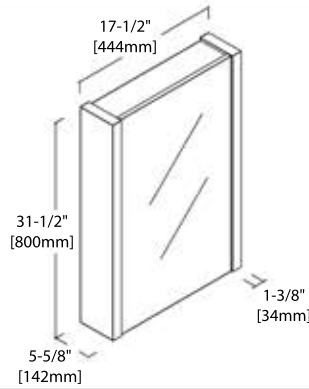

INSTALLATION MANUAL

Dimensions are $\pm 1/8''$

20" VANITY

V8014 20

BACK VIEW

C04 2020

24" VANITY

V8014 24

36" VANITY

V8014 36

BACK VIEW

TOP-MOUNT CERAMIC BASIN

48" VANITY

V8014 48

BACK VIEW

TOP-MOUNT CERAMIC BASIN

60" VANITY

V8014 60

BACK VIEW

UNDERMOUNT BASIN - C09 2114

20" MIRROR / MEDICINE CABINET

M6014 20

MC7014 20

24" MIRROR / MEDICINE CABINET

M6014 24

MC7014 24

30" MIRROR / MEDICINE CABINET

M6014 30

MC7014 30

36" MIRROR

M6014 36

48" MIRROR