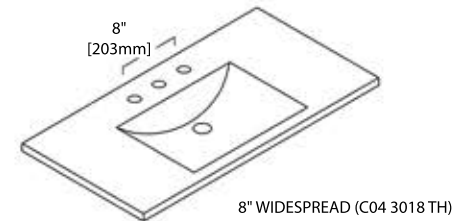

INSTALLATION MANUAL

Dimensions are $\pm 1/8''$

20" VANITY

V8014 20

BACK VIEW

C04 2020

24" VANITY

V8014 24

BACK VIEW

SINGLE HOLE (C04 2418)

8" WIDESPREAD (C04 2418 TH)

30" VANITY

V8014 30

BACK VIEW

SINGLE HOLE (C04 3018)

8" WIDESPREAD (C04 3018 TH)

36" VANITY

V8014 36

BACK VIEW

TOP-MOUNT CERAMIC BASIN

48" VANITY

V8014 48

BACK VIEW

TOP-MOUNT CERAMIC BASIN