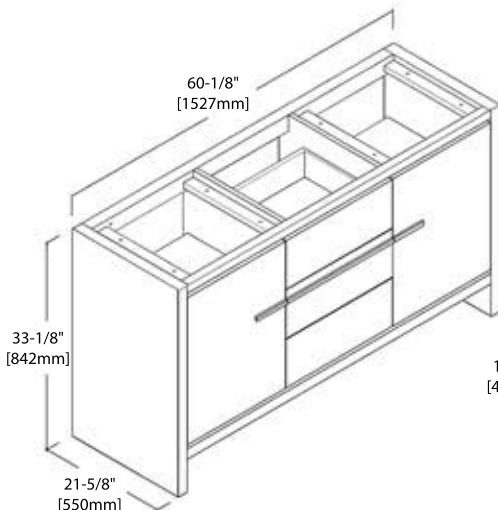

INSTALLATION MANUAL

Dimensions are $\pm 1/8''$

20" VANITY

V8014 20

BACK VIEW

C04 2020

24" VANITY

V8014 24

BACK VIEW

SINGLE HOLE (C04 2418)

8" WIDESPREAD (C04 2418 TH)

30" VANITY

V8014 30

BACK VIEW

SINGLE HOLE (C04 3018)

8" WIDESPREAD (C04 3018 TH)

36" VANITY

V8014 36

BACK VIEW

TOP-MOUNT CERAMIC BASIN

48" VANITY

V8014 48

BACK VIEW

TOP-MOUNT CERAMIC BASIN

60" VANITY

V8014 60

BACK VIEW

UNDERMOUNT BASIN - C09 2114

20" MIRROR / MEDICINE CABINET

M6014 20

MC7014 20

24" MIRROR / MEDICINE CABINET