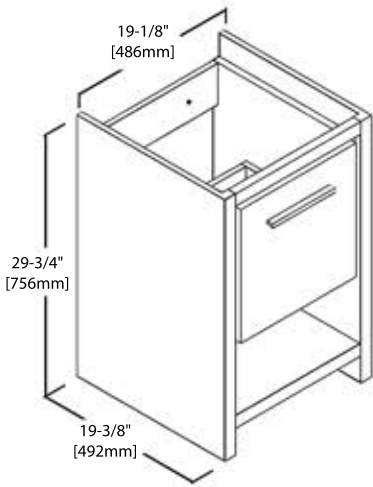

INSTALLATION MANUAL

Dimensions are $\pm 1/8''$

20" VANITY

V8014 20

BACK VIEW

C04 2020

24" VANITY

V8014 24

BACK VIEW

SINGLE HOLE (C04 2418)

8" WIDESPREAD (C04 2418 TH)

30" VANITY

V8014 30

BACK VIEW

SINGLE HOLE (C04 3018)

8" WIDESPREAD (C04 3018 TH)

36" VANITY

V8014 36

BACK VIEW

TOP-MOUNT CERAMIC BASIN

48" VANITY

V8014 48

BACK VIEW

TOP-MOUNT CERAMIC BASIN