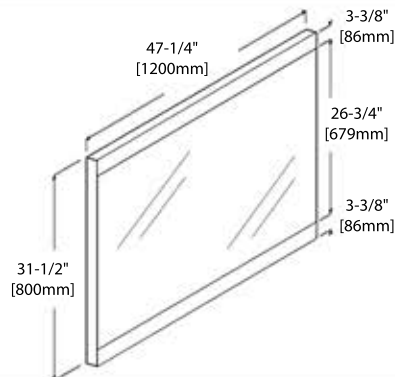

36" VANITY

V8014 36

BACK VIEW

TOP-MOUNT CERAMIC BASIN

48" VANITY

V8014 48

BACK VIEW

TOP-MOUNT CERAMIC BASIN

M6014 24

MC7014 24

30" MIRROR / MEDICINE CABINET

M6014 30

MC7014 30

36" MIRROR

M6014 36

48" MIRROR