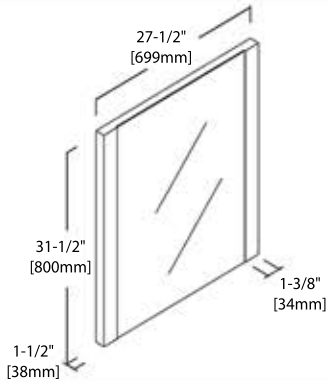

INSTALLATION MANUAL

Dimensions are $\pm 1/8''$

20" VANITY

V8014 20

BACK VIEW

C04 2020

24" VANITY

V8014 24

36" VANITY

V8014 36

BACK VIEW

TOP-MOUNT CERAMIC BASIN

48" VANITY

V8014 48

BACK VIEW

TOP-MOUNT CERAMIC BASIN

60" VANITY

V8014 60

BACK VIEW

UNDERMOUNT BASIN - C09 2114

20" MIRROR / MEDICINE CABINET

M6014 20

MC7014 20

24" MIRROR / MEDICINE CABINET

M6014 24

MC7014 24

30" MIRROR / MEDICINE CABINET

M6014 30

MC7014 30

36" MIRROR

M6014 36

48" MIRROR