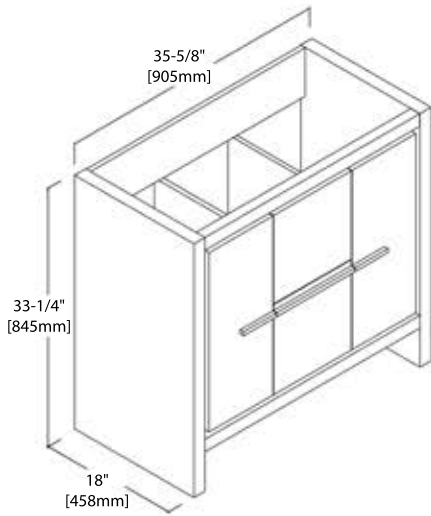

INSTALLATION MANUAL

Dimensions are $\pm 1/8''$

20" VANITY

V8014 20

BACK VIEW

C04 2020

24" VANITY

V8014 24

BACK VIEW

SINGLE HOLE (C04 2418)

8" WIDESPREAD (C04 2418 TH)

30" VANITY

V8014 30

BACK VIEW

SINGLE HOLE (C04 3018)

8" WIDESPREAD (C04 3018 TH)

36" VANITY

V8014 36

BACK VIEW

TOP-MOUNT CERAMIC BASIN

48" VANITY

V8014 48

BACK VIEW

TOP-MOUNT CERAMIC BASIN