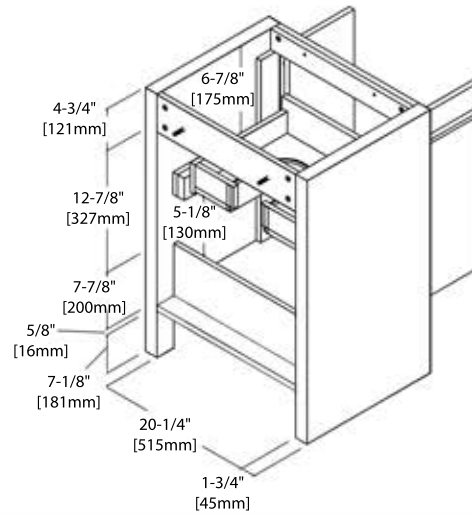

INSTALLATION MANUAL

Dimensions are $\pm 1/8''$

20" VANITY

V8014 20

BACK VIEW

C04 2020

24" VANITY

V8014 24

BACK VIEW

SINGLE HOLE (C04 2418)

8" WIDESPREAD (C04 2418 TH)

30" VANITY

V8014 30

BACK VIEW

SINGLE HOLE (C04 3018)

8" WIDESPREAD (C04 3018 TH)

36" VANITY

V8014 36

BACK VIEW

TOP-MOUNT CERAMIC BASIN

48" VANITY

V8014 48

BACK VIEW

TOP-MOUNT CERAMIC BASIN