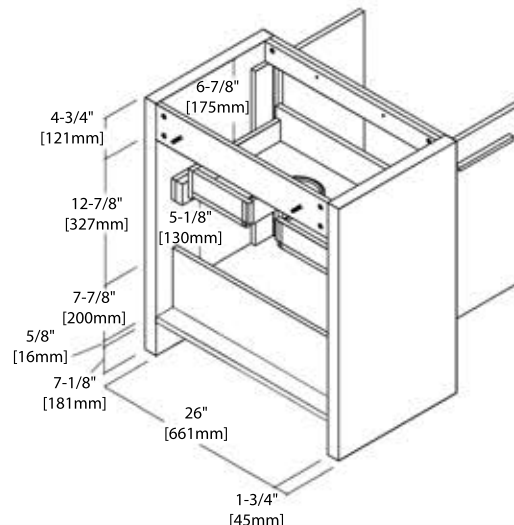

INSTALLATION MANUAL

Dimensions are $\pm 1/8''$

20" VANITY

V8014 20

BACK VIEW

C04 2020

24" VANITY

V8014 24

BACK VIEW

SINGLE HOLE (C04 2418)

8" WIDESPREAD (C04 2418 TH)

30" VANITY

V8014 30

BACK VIEW

SINGLE HOLE (C04 3018)

8" WIDESPREAD (C04 3018 TH)

36" VANITY

V8014 36

BACK VIEW

TOP-MOUNT CERAMIC BASIN

48" VANITY

V8014 48

BACK VIEW

TOP-MOUNT CERAMIC BASIN