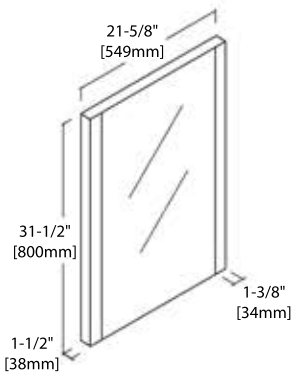

INSTALLATION MANUAL

Dimensions are $\pm 1/8''$

20" VANITY

V8014 20

BACK VIEW

C04 2020

24" VANITY

V8014 24

36" VANITY

V8014 36

BACK VIEW

TOP-MOUNT CERAMIC BASIN

48" VANITY

V8014 48

BACK VIEW

TOP-MOUNT CERAMIC BASIN

60" VANITY

V8014 60

BACK VIEW

UNDERMOUNT BASIN - C09 2114

20" MIRROR / MEDICINE CABINET

M6014 20

MC7014 20

24" MIRROR / MEDICINE CABINET

M6014 24

MC7014 24

30" MIRROR / MEDICINE CABINET

M6014 30

MC7014 30

36" MIRROR

M6014 36

48" MIRROR