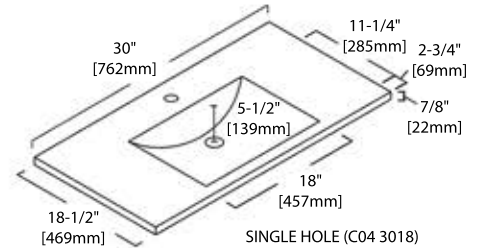

INSTALLATION MANUAL

Dimensions are $\pm 1/8''$

20" VANITY

V8014 20

BACK VIEW

C04 2020

24" VANITY

V8014 24

BACK VIEW

SINGLE HOLE (C04 2418)

8" WIDESPREAD (C04 2418 TH)

30" VANITY

V8014 30

BACK VIEW

SINGLE HOLE (C04 3018)

8" WIDESPREAD (C04 3018 TH)

36" VANITY

V8014 36

BACK VIEW

TOP-MOUNT CERAMIC BASIN

48" VANITY

V8014 48

BACK VIEW

TOP-MOUNT CERAMIC BASIN