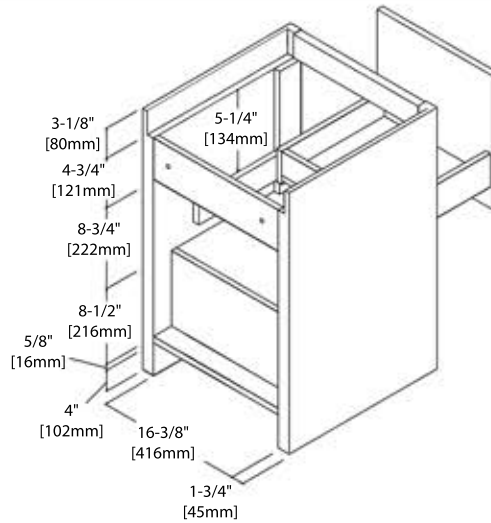

INSTALLATION MANUAL

Dimensions are $\pm 1/8''$

20" VANITY

V8014 20

BACK VIEW

C04 2020

24" VANITY

V8014 24

BACK VIEW

SINGLE HOLE (C04 2418)

8" WIDESPREAD (C04 2418 TH)

30" VANITY

V8014 30

BACK VIEW

SINGLE HOLE (C04 3018)

8" WIDESPREAD (C04 3018 TH)

36" VANITY

V8014 36

BACK VIEW

TOP-MOUNT CERAMIC BASIN

48" VANITY

V8014 48

BACK VIEW

TOP-MOUNT CERAMIC BASIN