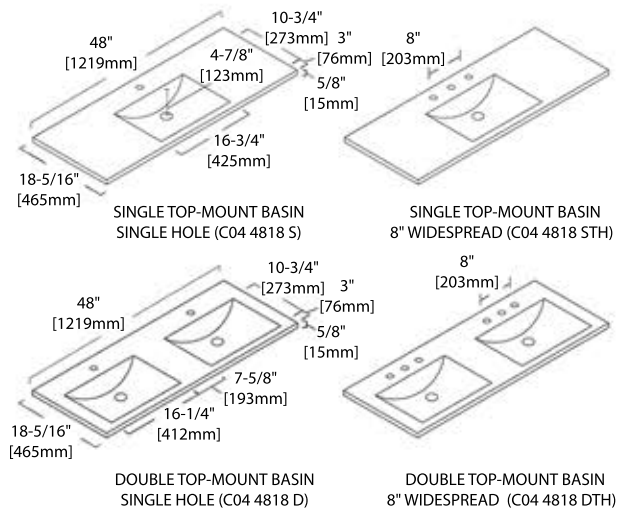

INSTALLATION MANUAL

Dimensions are $\pm 1/8''$

20" VANITY

V8014 20

BACK VIEW

C04 2020

24" VANITY

V8014 24

BACK VIEW

SINGLE HOLE (C04 2418)

8" WIDESPREAD (C04 2418 TH)

30" VANITY

V8014 30

BACK VIEW

SINGLE HOLE (C04 3018)

8" WIDESPREAD (C04 3018 TH)

36" VANITY

V8014 36

BACK VIEW

TOP-MOUNT CERAMIC BASIN

48" VANITY

V8014 48

BACK VIEW

TOP-MOUNT CERAMIC BASIN