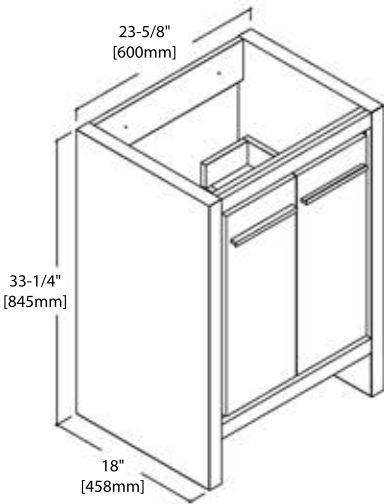

INSTALLATION MANUAL

Dimensions are $\pm 1/8''$

20" VANITY

V8014 20

BACK VIEW

C04 2020

24" VANITY

V8014 24

BACK VIEW

SINGLE HOLE (C04 2418)

8" WIDESPREAD (C04 2418 TH)

30" VANITY

V8014 30

BACK VIEW

SINGLE HOLE (C04 3018)

8" WIDESPREAD (C04 3018 TH)

36" VANITY

V8014 36

BACK VIEW

TOP-MOUNT CERAMIC BASIN

48" VANITY

V8014 48

BACK VIEW

TOP-MOUNT CERAMIC BASIN