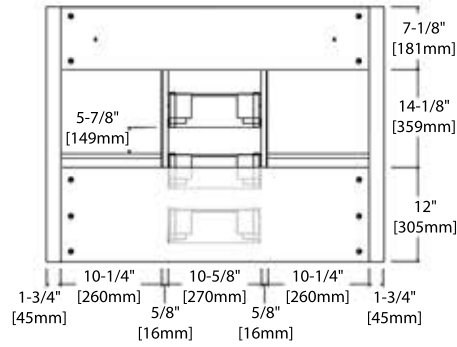

INSTALLATION MANUAL

Dimensions are $\pm 1/8''$

20" VANITY

V8014 20

BACK VIEW

C04 2020

24" VANITY

V8014 24

BACK VIEW

SINGLE HOLE (C04 2418)

8" WIDESPREAD (C04 2418 TH)

30" VANITY

V8014 30

BACK VIEW

SINGLE HOLE (C04 3018)

8" WIDESPREAD (C04 3018 TH)

36" VANITY

V8014 36

BACK VIEW

TOP-MOUNT CERAMIC BASIN

48" VANITY

V8014 48

BACK VIEW

TOP-MOUNT CERAMIC BASIN

M6014 24

MC7014 24

30" MIRROR / MEDICINE CABINET

M6014 30

MC7014 30

36" MIRROR

M6014 36

48" MIRROR