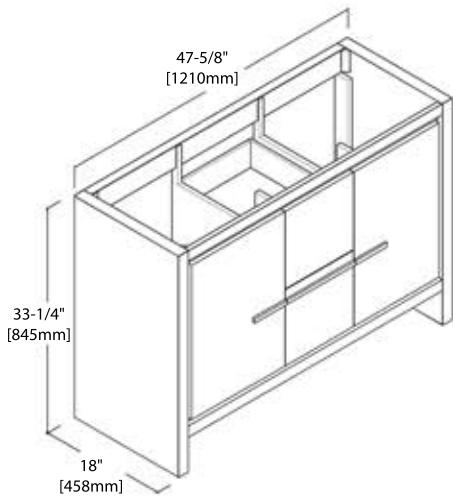

INSTALLATION MANUAL

Dimensions are $\pm 1/8''$

20" VANITY

V8014 20

BACK VIEW

C04 2020

24" VANITY

V8014 24

BACK VIEW

SINGLE HOLE (C04 2418)

8" WIDESPREAD (C04 2418 TH)

30" VANITY

V8014 30

BACK VIEW

SINGLE HOLE (C04 3018)

8" WIDESPREAD (C04 3018 TH)

36" VANITY

V8014 36

BACK VIEW

TOP-MOUNT CERAMIC BASIN

48" VANITY

V8014 48

BACK VIEW

TOP-MOUNT CERAMIC BASIN

60" VANITY

V8014 60

BACK VIEW

UNDERMOUNT BASIN - C09 2114

20" MIRROR / MEDICINE CABINET

M6014 20

MC7014 20

24" MIRROR / MEDICINE CABINET