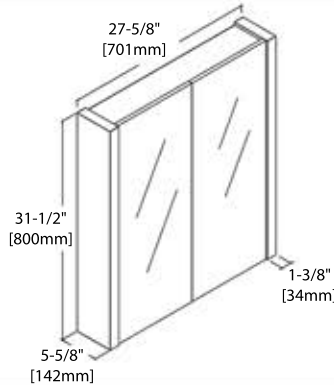

36" VANITY

V8014 36

BACK VIEW

TOP-MOUNT CERAMIC BASIN

48" VANITY

V8014 48

BACK VIEW

TOP-MOUNT CERAMIC BASIN

M6014 24

MC7014 24

30" MIRROR / MEDICINE CABINET

M6014 30

MC7014 30

36" MIRROR

M6014 36

48" MIRROR