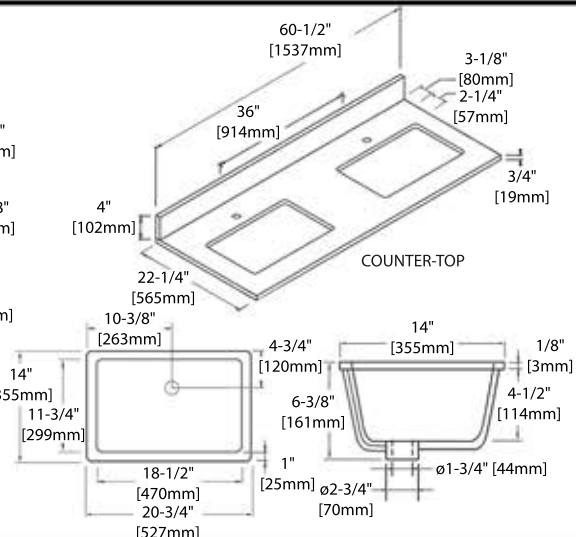

INSTALLATION MANUAL

Dimensions are $\pm 1/8''$

20" VANITY

V8014 20

BACK VIEW

C04 2020

24" VANITY

V8014 24

BACK VIEW

SINGLE HOLE (C04 2418)

8" WIDESPREAD (C04 2418 TH)

30" VANITY

V8014 30

BACK VIEW

SINGLE HOLE (C04 3018)

8" WIDESPREAD (C04 3018 TH)

36" VANITY

V8014 36

BACK VIEW

TOP-MOUNT CERAMIC BASIN

48" VANITY

V8014 48

BACK VIEW

TOP-MOUNT CERAMIC BASIN

60" VANITY

V8014 60

BACK VIEW

UNDERMOUNT BASIN - C09 2114

20" MIRROR / MEDICINE CABINET

M6014 20

MC7014 20

24" MIRROR / MEDICINE CABINET