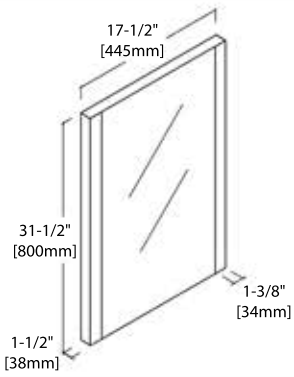

INSTALLATION MANUAL

Dimensions are $\pm 1/8''$

20" VANITY

V8014 20

BACK VIEW

C04 2020

24" VANITY

V8014 24

36" VANITY

V8014 36

BACK VIEW

TOP-MOUNT CERAMIC BASIN

48" VANITY

V8014 48

BACK VIEW

TOP-MOUNT CERAMIC BASIN

60" VANITY

V8014 60

BACK VIEW

UNDERMOUNT BASIN - C09 2114

20" MIRROR / MEDICINE CABINET

M6014 20

MC7014 20

24" MIRROR / MEDICINE CABINET

M6014 24

MC7014 24

30" MIRROR / MEDICINE CABINET

M6014 30

MC7014 30

36" MIRROR

M6014 36

48" MIRROR