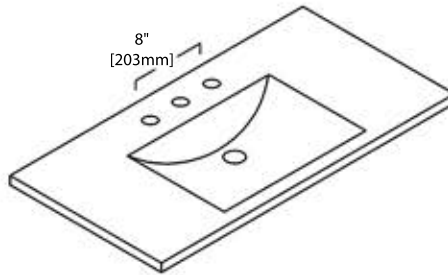

30" VANITY

V8016 30

SIDE VIEW

TOP VIEW

36" VANITY

V8016 36

SIDE VIEW

TOP VIEW

20" TOP-MOUNT BASIN

C04 2018 (SINGLE HOLE)

24" TOP-MOUNT BASIN

C04 2418 (SINGLE HOLE)

C04 2418 TH (8" WIDESPREAD)

30" TOP-MOUNT BASIN

C04 3018 (SINGLE HOLE)

C04 3018 TH (8" WIDESPREAD)

36" TOP-MOUNT BASIN

C04 3618 (SINGLE HOLE)

C04 3618 TH (8" WIDESPREAD)

48" SINGLE VANITY

V8016 48 S

SIDE VIEW

TOP VIEW

48" DOUBLE VANITY

V8016 48 D

SIDE VIEW

TOP VIEW

48" SINGLE TOP-MOUNT BASIN

C04 4818 S (SINGLE HOLE)

C04 4818 STH (8" WIDESPREAD)

48" DOUBLE TOP-MOUNT BASIN

C04 4818 D (SINGLE HOLE)