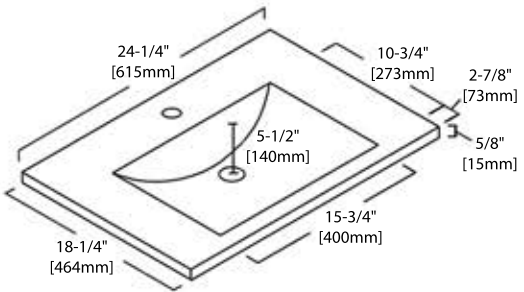

20" VANITY

V8016 20

SIDE VIEW

TOP VIEW

24" VANITY

V8016 24

SIDE VIEW

TOP VIEW

30" VANITY

V8016 30

SIDE VIEW

TOP VIEW

36" VANITY

V8016 36

SIDE VIEW

TOP VIEW

20" TOP-MOUNT BASIN

C04 2018 (SINGLE HOLE)

24" TOP-MOUNT BASIN

C04 2418 (SINGLE HOLE)

C04 2418 TH (8" WIDESPREAD)

30" TOP-MOUNT BASIN

C04 3018 (SINGLE HOLE)

C04 3018 TH (8" WIDESPREAD)

V8016 48 D

SIDE VIEW

TOP VIEW

48" SINGLE TOP-MOUNT BASIN

C04 4818 S (SINGLE HOLE)

C04 4818 STH (8" WIDESPREAD)

48" DOUBLE TOP-MOUNT BASIN

C04 4818 D (SINGLE HOLE)