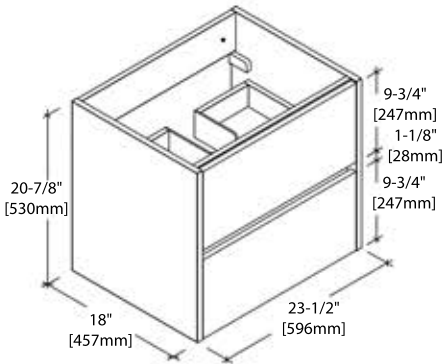

20" VANITY

V8016 20

SIDE VIEW

TOP VIEW

24" VANITY

V8016 24

SIDE VIEW

TOP VIEW

30" VANITY

V8016 30

SIDE VIEW

TOP VIEW

36" VANITY

V8016 36

SIDE VIEW

TOP VIEW

36" TOP-MOUNT BASIN

C04 3618 (SINGLE HOLE)

C04 3618 TH (8" WIDESPREAD)

48" SINGLE VANITY

V8016 48 S

SIDE VIEW

TOP VIEW

48" DOUBLE VANITY

V8016 48 D

SIDE VIEW

TOP VIEW

48" SINGLE TOP-MOUNT BASIN

C04 4818 S (SINGLE HOLE)

C04 4818 STH (8" WIDESPREAD)

48" DOUBLE TOP-MOUNT BASIN

C04 4818 D (SINGLE HOLE)