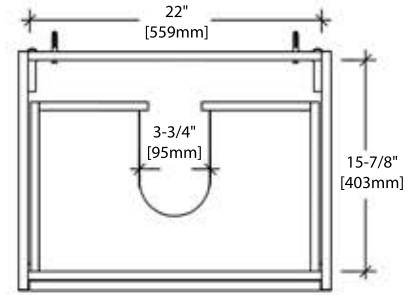

20" VANITY

V8016 20

SIDE VIEW

TOP VIEW

24" VANITY

V8016 24

SIDE VIEW

TOP VIEW

30" VANITY

V8016 30

SIDE VIEW

TOP VIEW

36" VANITY

V8016 36

SIDE VIEW

TOP VIEW

36" TOP-MOUNT BASIN

C04 3618 (SINGLE HOLE)

C04 3618 TH (8" WIDESPREAD)

48" SINGLE VANITY

V8016 48 S

SIDE VIEW

TOP VIEW

48" DOUBLE VANITY

V8016 48 D

SIDE VIEW

TOP VIEW

48" SINGLE TOP-MOUNT BASIN

C04 4818 S (SINGLE HOLE)

C04 4818 STH (8" WIDESPREAD)

48" DOUBLE TOP-MOUNT BASIN

C04 4818 D (SINGLE HOLE)