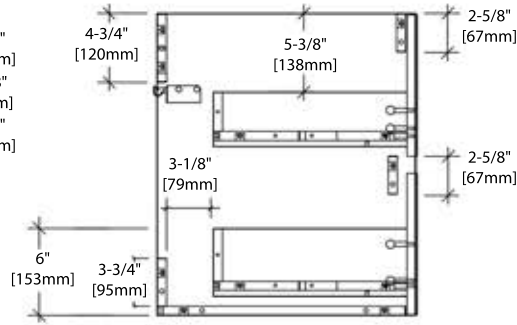

30" VANITY

V8016 30

SIDE VIEW

TOP VIEW

36" VANITY

V8016 36

SIDE VIEW

TOP VIEW

36" TOP-MOUNT BASIN

C04 3618 (SINGLE HOLE)

C04 3618 TH (8" WIDESPREAD)

48" SINGLE VANITY

V8016 48 S

SIDE VIEW

TOP VIEW

48" DOUBLE VANITY

V8016 48 D

SIDE VIEW

TOP VIEW

48" SINGLE TOP-MOUNT BASIN

C04 4818 S (SINGLE HOLE)

C04 4818 STH (8" WIDESPREAD)

48" DOUBLE TOP-MOUNT BASIN

C04 4818 D (SINGLE HOLE)

C04 4818 DTH (8" WIDESPREAD)

20" MIRROR / MEDICINE CABINET

M6014 20

MC7014 20

24" MIRROR / MEDICINE CABINET

M6014 24

MC7014 24

30" MIRROR / MEDICINE CABINET