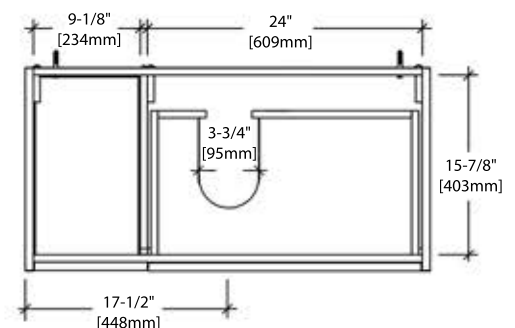

20" VANITY

V8016 20

SIDE VIEW

TOP VIEW

24" VANITY

V8016 24

SIDE VIEW

TOP VIEW

30" VANITY

V8016 30

SIDE VIEW

TOP VIEW

36" VANITY

V8016 36

SIDE VIEW

TOP VIEW

36" TOP-MOUNT BASIN

C04 3618 (SINGLE HOLE)

C04 3618 TH (8" WIDESPREAD)

48" SINGLE VANITY

V8016 48 S

SIDE VIEW

TOP VIEW

48" DOUBLE VANITY

V8016 48 D

SIDE VIEW

TOP VIEW

48" SINGLE TOP-MOUNT BASIN

C04 4818 S (SINGLE HOLE)

C04 4818 STH (8" WIDESPREAD)

48" DOUBLE TOP-MOUNT BASIN

C04 4818 D (SINGLE HOLE)