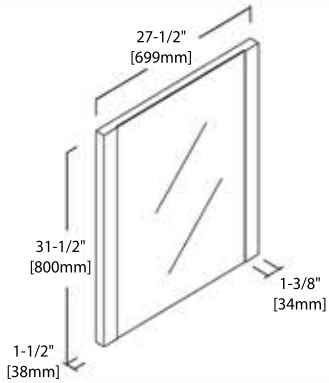

30" VANITY

V8016 30

SIDE VIEW

TOP VIEW

36" VANITY

V8016 36

SIDE VIEW

TOP VIEW

V8016 48 D

SIDE VIEW

TOP VIEW

48" SINGLE TOP-MOUNT BASIN

C04 4818 S (SINGLE HOLE)

C04 4818 STH (8" WIDESPREAD)

48" DOUBLE TOP-MOUNT BASIN

C04 4818 D (SINGLE HOLE)

C04 4818 DTH (8" WIDESPREAD)

20" MIRROR / MEDICINE CABINET

M6014 20

MC7014 20

24" MIRROR / MEDICINE CABINET

M6014 24

MC7014 24

30" MIRROR / MEDICINE CABINET

M6014 30

MC7014 30

36" MIRROR

M6014 36

48" MIRROR

M6014 48

REQUIRED TOOLS

Tape Measure