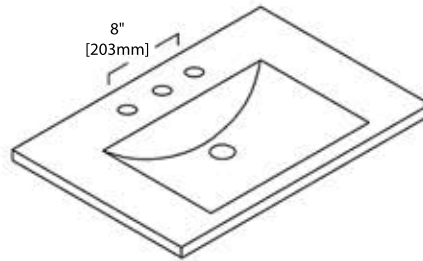

30" VANITY

V8016 30

SIDE VIEW

TOP VIEW

36" VANITY

V8016 36

SIDE VIEW

TOP VIEW

20" TOP-MOUNT BASIN

C04 2018 (SINGLE HOLE)

24" TOP-MOUNT BASIN

C04 2418 (SINGLE HOLE)

C04 2418 TH (8" WIDESPREAD)

30" TOP-MOUNT BASIN

C04 3018 (SINGLE HOLE)

C04 3018 TH (8" WIDESPREAD)

36" TOP-MOUNT BASIN

C04 3618 (SINGLE HOLE)

C04 3618 TH (8" WIDESPREAD)

48" SINGLE VANITY

V8016 48 S

SIDE VIEW

TOP VIEW

48" DOUBLE VANITY

V8016 48 D

SIDE VIEW

TOP VIEW

48" SINGLE TOP-MOUNT BASIN

C04 4818 S (SINGLE HOLE)

C04 4818 STH (8" WIDESPREAD)

48" DOUBLE TOP-MOUNT BASIN

C04 4818 D (SINGLE HOLE)