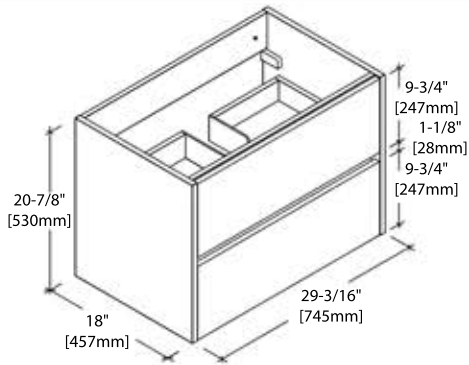

20" VANITY

V8016 20

SIDE VIEW

TOP VIEW

24" VANITY

V8016 24

SIDE VIEW

TOP VIEW

30" VANITY

V8016 30

SIDE VIEW

TOP VIEW

36" VANITY

V8016 36

SIDE VIEW

TOP VIEW

36" TOP-MOUNT BASIN

C04 3618 (SINGLE HOLE)

C04 3618 TH (8" WIDESPREAD)

48" SINGLE VANITY

V8016 48 S

SIDE VIEW

TOP VIEW

48" DOUBLE VANITY

V8016 48 D

SIDE VIEW

TOP VIEW

48" SINGLE TOP-MOUNT BASIN

C04 4818 S (SINGLE HOLE)

C04 4818 STH (8" WIDESPREAD)

48" DOUBLE TOP-MOUNT BASIN

C04 4818 D (SINGLE HOLE)