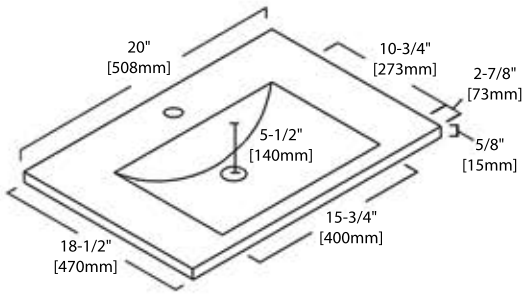

20" VANITY

V8016 20

SIDE VIEW

TOP VIEW

24" VANITY

V8016 24

SIDE VIEW

TOP VIEW

30" VANITY

V8016 30

SIDE VIEW

TOP VIEW

36" VANITY

V8016 36

SIDE VIEW

TOP VIEW

20" TOP-MOUNT BASIN

C04 2018 (SINGLE HOLE)

24" TOP-MOUNT BASIN

C04 2418 (SINGLE HOLE)

C04 2418 TH (8" WIDESPREAD)

30" TOP-MOUNT BASIN

C04 3018 (SINGLE HOLE)

C04 3018 TH (8" WIDESPREAD)

V8016 48 D

SIDE VIEW

TOP VIEW

48" SINGLE TOP-MOUNT BASIN

C04 4818 S (SINGLE HOLE)

C04 4818 STH (8" WIDESPREAD)

48" DOUBLE TOP-MOUNT BASIN

C04 4818 D (SINGLE HOLE)