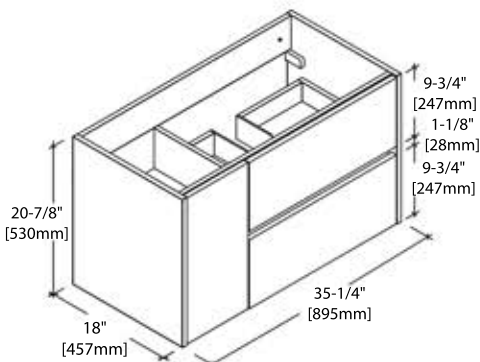

20" VANITY

V8016 20

SIDE VIEW

TOP VIEW

24" VANITY

V8016 24

SIDE VIEW

TOP VIEW

30" VANITY

V8016 30

SIDE VIEW

TOP VIEW

36" VANITY

V8016 36

SIDE VIEW

TOP VIEW

20" TOP-MOUNT BASIN

C04 2018 (SINGLE HOLE)

24" TOP-MOUNT BASIN

C04 2418 (SINGLE HOLE)

C04 2418 TH (8" WIDESPREAD)

30" TOP-MOUNT BASIN

C04 3018 (SINGLE HOLE)

C04 3018 TH (8" WIDESPREAD)

36" TOP-MOUNT BASIN

C04 3618 (SINGLE HOLE)

C04 3618 TH (8" WIDESPREAD)

48" SINGLE VANITY

V8016 48 S

SIDE VIEW

TOP VIEW

48" DOUBLE VANITY