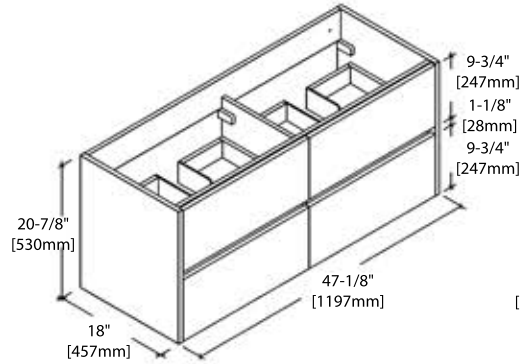

30" VANITY

V8016 30

SIDE VIEW

TOP VIEW

36" VANITY

V8016 36

SIDE VIEW

TOP VIEW

20" TOP-MOUNT BASIN

C04 2018 (SINGLE HOLE)

24" TOP-MOUNT BASIN

C04 2418 (SINGLE HOLE)

C04 2418 TH (8" WIDESPREAD)

30" TOP-MOUNT BASIN

C04 3018 (SINGLE HOLE)

C04 3018 TH (8" WIDESPREAD)

36" TOP-MOUNT BASIN

C04 3618 (SINGLE HOLE)

C04 3618 TH (8" WIDESPREAD)

48" SINGLE VANITY

V8016 48 S

SIDE VIEW

TOP VIEW

48" DOUBLE VANITY

V8016 48 D

SIDE VIEW

TOP VIEW

48" SINGLE TOP-MOUNT BASIN

C04 4818 S (SINGLE HOLE)

C04 4818 STH (8" WIDESPREAD)

48" DOUBLE TOP-MOUNT BASIN

C04 4818 D (SINGLE HOLE)