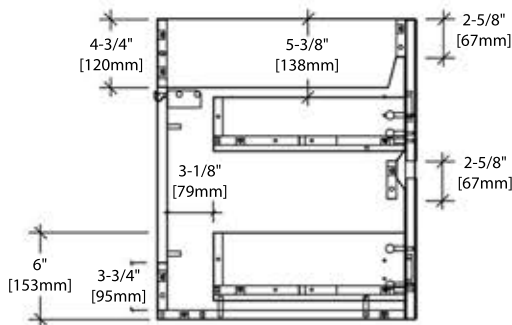

20" VANITY

V8016 20

SIDE VIEW

TOP VIEW

24" VANITY

V8016 24

SIDE VIEW

TOP VIEW

30" VANITY

V8016 30

SIDE VIEW

TOP VIEW

36" VANITY

V8016 36

SIDE VIEW

TOP VIEW

36" TOP-MOUNT BASIN

C04 3618 (SINGLE HOLE)

C04 3618 TH (8" WIDESPREAD)

48" SINGLE VANITY

V8016 48 S

SIDE VIEW

TOP VIEW

48" DOUBLE VANITY

V8016 48 D

SIDE VIEW

TOP VIEW

48" SINGLE TOP-MOUNT BASIN

C04 4818 S (SINGLE HOLE)

C04 4818 STH (8" WIDESPREAD)

48" DOUBLE TOP-MOUNT BASIN

C04 4818 D (SINGLE HOLE)