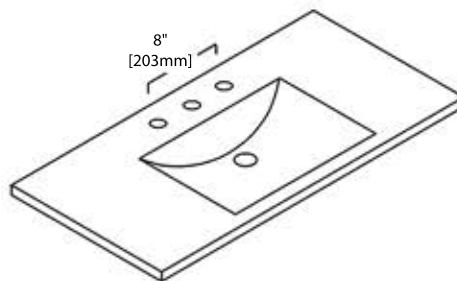

30" VANITY

V8016 30

SIDE VIEW

TOP VIEW

36" VANITY

V8016 36

SIDE VIEW

TOP VIEW

20" TOP-MOUNT BASIN

C04 2018 (SINGLE HOLE)

24" TOP-MOUNT BASIN

C04 2418 (SINGLE HOLE)

C04 2418 TH (8" WIDESPREAD)

30" TOP-MOUNT BASIN

C04 3018 (SINGLE HOLE)

C04 3018 TH (8" WIDESPREAD)

36" TOP-MOUNT BASIN

C04 3618 (SINGLE HOLE)

C04 3618 TH (8" WIDESPREAD)

48" SINGLE VANITY

V8016 48 S

SIDE VIEW

TOP VIEW

48" DOUBLE VANITY

V8016 48 D

SIDE VIEW

TOP VIEW

48" SINGLE TOP-MOUNT BASIN

C04 4818 S (SINGLE HOLE)

C04 4818 STH (8" WIDESPREAD)

48" DOUBLE TOP-MOUNT BASIN

C04 4818 D (SINGLE HOLE)