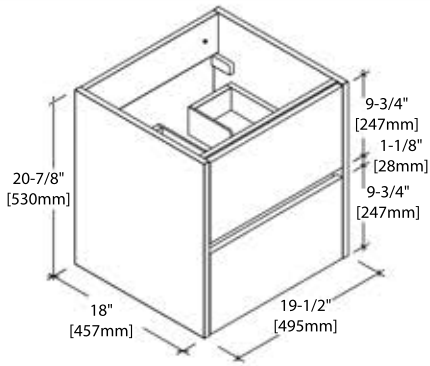

20" VANITY

V8016 20

SIDE VIEW

TOP VIEW

24" VANITY

V8016 24

SIDE VIEW

TOP VIEW

30" VANITY

V8016 30

SIDE VIEW

TOP VIEW

36" VANITY

V8016 36

SIDE VIEW

TOP VIEW

36" TOP-MOUNT BASIN

C04 3618 (SINGLE HOLE)

C04 3618 TH (8" WIDESPREAD)

48" SINGLE VANITY

V8016 48 S

SIDE VIEW

TOP VIEW

48" DOUBLE VANITY

V8016 48 D

SIDE VIEW

TOP VIEW

48" SINGLE TOP-MOUNT BASIN

C04 4818 S (SINGLE HOLE)

C04 4818 STH (8" WIDESPREAD)

48" DOUBLE TOP-MOUNT BASIN

C04 4818 D (SINGLE HOLE)