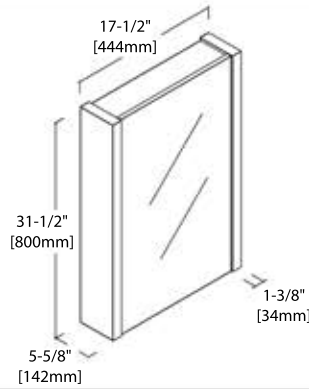

30" VANITY

V8016 30

SIDE VIEW

TOP VIEW

36" VANITY

V8016 36

SIDE VIEW

TOP VIEW

36" TOP-MOUNT BASIN

C04 3618 (SINGLE HOLE)

C04 3618 TH (8" WIDESPREAD)

48" SINGLE VANITY

V8016 48 S

SIDE VIEW

TOP VIEW

48" DOUBLE VANITY

V8016 48 D

SIDE VIEW

TOP VIEW

48" SINGLE TOP-MOUNT BASIN

C04 4818 S (SINGLE HOLE)

C04 4818 STH (8" WIDESPREAD)

48" DOUBLE TOP-MOUNT BASIN

C04 4818 D (SINGLE HOLE)

C04 4818 DTH (8" WIDESPREAD)

20" MIRROR / MEDICINE CABINET

M6014 20

MC7014 20

24" MIRROR / MEDICINE CABINET

M6014 24

MC7014 24

30" MIRROR / MEDICINE CABINET