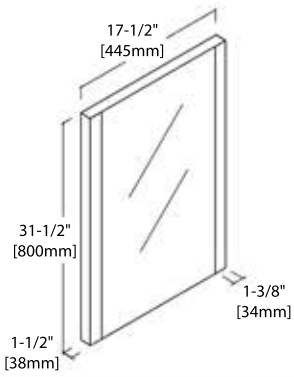

20" VANITY

V8016 20

SIDE VIEW

TOP VIEW

24" VANITY

V8016 24

SIDE VIEW

TOP VIEW

30" VANITY

V8016 30

SIDE VIEW

TOP VIEW

36" VANITY

V8016 36

SIDE VIEW

TOP VIEW

V8016 48 D

SIDE VIEW

TOP VIEW

48" SINGLE TOP-MOUNT BASIN

C04 4818 S (SINGLE HOLE)

C04 4818 STH (8" WIDESPREAD)

48" DOUBLE TOP-MOUNT BASIN

C04 4818 D (SINGLE HOLE)

C04 4818 DTH (8" WIDESPREAD)

20" MIRROR / MEDICINE CABINET

M6014 20

MC7014 20

24" MIRROR / MEDICINE CABINET

M6014 24

MC7014 24

30" MIRROR / MEDICINE CABINET