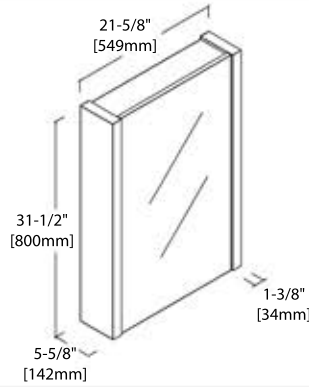

30" VANITY

V8016 30

SIDE VIEW

TOP VIEW

36" VANITY

V8016 36

SIDE VIEW

TOP VIEW

V8016 48 D

SIDE VIEW

TOP VIEW

48" SINGLE TOP-MOUNT BASIN

C04 4818 S (SINGLE HOLE)

C04 4818 STH (8" WIDESPREAD)

48" DOUBLE TOP-MOUNT BASIN

C04 4818 D (SINGLE HOLE)

C04 4818 DTH (8" WIDESPREAD)

20" MIRROR / MEDICINE CABINET

M6014 20

MC7014 20

24" MIRROR / MEDICINE CABINET

M6014 24

MC7014 24

30" MIRROR / MEDICINE CABINET

M6014 30

MC7014 30

36" MIRROR

M6014 36

48" MIRROR

M6014 48

REQUIRED TOOLS

Tape Measure