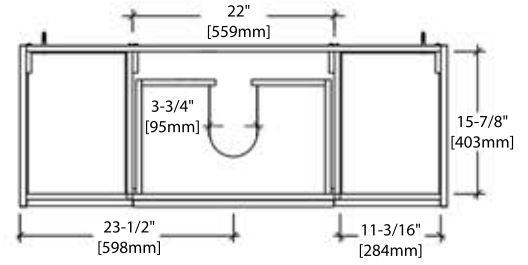

30" VANITY

V8016 30

SIDE VIEW

TOP VIEW

36" VANITY

V8016 36

SIDE VIEW

TOP VIEW

36" TOP-MOUNT BASIN

C04 3618 (SINGLE HOLE)

C04 3618 TH (8" WIDESPREAD)

48" SINGLE VANITY

V8016 48 S

SIDE VIEW

TOP VIEW

48" DOUBLE VANITY

V8016 48 D

SIDE VIEW

TOP VIEW

48" SINGLE TOP-MOUNT BASIN

C04 4818 S (SINGLE HOLE)

C04 4818 STH (8" WIDESPREAD)

48" DOUBLE TOP-MOUNT BASIN

C04 4818 D (SINGLE HOLE)

C04 4818 DTH (8" WIDESPREAD)

20" MIRROR / MEDICINE CABINET

M6014 20

MC7014 20

24" MIRROR / MEDICINE CABINET

M6014 24

MC7014 24

30" MIRROR / MEDICINE CABINET