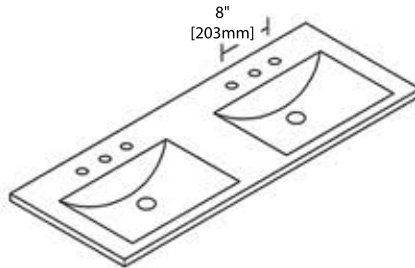

36" TOP-MOUNT BASIN

C04 3618 (SINGLE HOLE)

C04 3618 TH (8" WIDESPREAD)

48" SINGLE VANITY

V8016 48 S

SIDE VIEW

TOP VIEW

48" DOUBLE VANITY

V8016 48 D

SIDE VIEW

TOP VIEW

48" SINGLE TOP-MOUNT BASIN

C04 4818 S (SINGLE HOLE)

C04 4818 STH (8" WIDESPREAD)

48" DOUBLE TOP-MOUNT BASIN

C04 4818 D (SINGLE HOLE)

C04 4818 DTH (8" WIDESPREAD)

20" MIRROR / MEDICINE CABINET

M6014 20

MC7014 20

24" MIRROR / MEDICINE CABINET

M6014 24

MC7014 24

30" MIRROR / MEDICINE CABINET