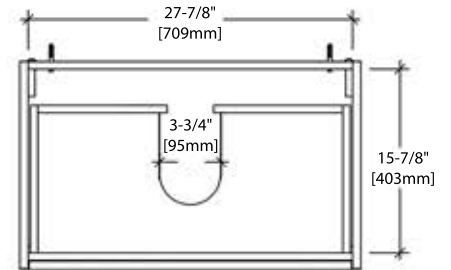

20" VANITY

V8016 20

SIDE VIEW

TOP VIEW

24" VANITY

V8016 24

SIDE VIEW

TOP VIEW

30" VANITY

V8016 30

SIDE VIEW

TOP VIEW

36" VANITY

V8016 36

SIDE VIEW

TOP VIEW

36" TOP-MOUNT BASIN

C04 3618 (SINGLE HOLE)

C04 3618 TH (8" WIDESPREAD)

48" SINGLE VANITY

V8016 48 S

SIDE VIEW

TOP VIEW

48" DOUBLE VANITY

V8016 48 D

SIDE VIEW

TOP VIEW

48" SINGLE TOP-MOUNT BASIN

C04 4818 S (SINGLE HOLE)

C04 4818 STH (8" WIDESPREAD)

48" DOUBLE TOP-MOUNT BASIN

C04 4818 D (SINGLE HOLE)