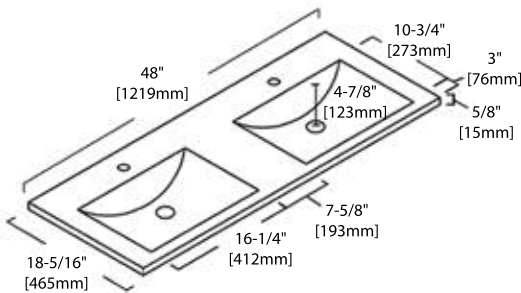

30" VANITY

V8016 30

SIDE VIEW

TOP VIEW

36" VANITY

V8016 36

SIDE VIEW

TOP VIEW

36" TOP-MOUNT BASIN

C04 3618 (SINGLE HOLE)

C04 3618 TH (8" WIDESPREAD)

48" SINGLE VANITY

V8016 48 S

SIDE VIEW

TOP VIEW

48" DOUBLE VANITY

V8016 48 D

SIDE VIEW

TOP VIEW

48" SINGLE TOP-MOUNT BASIN

C04 4818 S (SINGLE HOLE)

C04 4818 STH (8" WIDESPREAD)

48" DOUBLE TOP-MOUNT BASIN

C04 4818 D (SINGLE HOLE)

C04 4818 DTH (8" WIDESPREAD)

20" MIRROR / MEDICINE CABINET

M6014 20

MC7014 20

24" MIRROR / MEDICINE CABINET

M6014 24

MC7014 24

30" MIRROR / MEDICINE CABINET