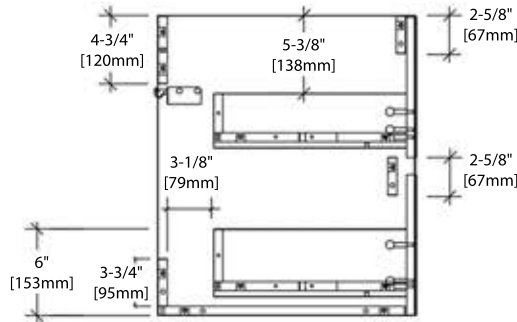

20" VANITY

V8016 20

SIDE VIEW

TOP VIEW

24" VANITY

V8016 24

SIDE VIEW

TOP VIEW

30" VANITY

V8016 30

SIDE VIEW

TOP VIEW

36" VANITY

V8016 36

SIDE VIEW

TOP VIEW

36" TOP-MOUNT BASIN

C04 3618 (SINGLE HOLE)

C04 3618 TH (8" WIDESPREAD)

48" SINGLE VANITY

V8016 48 S

SIDE VIEW

TOP VIEW

48" DOUBLE VANITY

V8016 48 D

SIDE VIEW

TOP VIEW

48" SINGLE TOP-MOUNT BASIN

C04 4818 S (SINGLE HOLE)

C04 4818 STH (8" WIDESPREAD)

48" DOUBLE TOP-MOUNT BASIN

C04 4818 D (SINGLE HOLE)