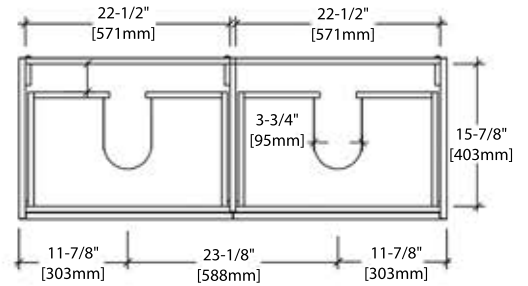

20" VANITY

V8016 20

SIDE VIEW

TOP VIEW

24" VANITY

V8016 24

SIDE VIEW

TOP VIEW

30" VANITY

V8016 30

SIDE VIEW

TOP VIEW

36" VANITY

V8016 36

SIDE VIEW

TOP VIEW

36" TOP-MOUNT BASIN

C04 3618 (SINGLE HOLE)

C04 3618 TH (8" WIDESPREAD)

48" SINGLE VANITY

V8016 48 S

SIDE VIEW

TOP VIEW

48" DOUBLE VANITY

V8016 48 D

SIDE VIEW

TOP VIEW

48" SINGLE TOP-MOUNT BASIN

C04 4818 S (SINGLE HOLE)

C04 4818 STH (8" WIDESPREAD)

48" DOUBLE TOP-MOUNT BASIN

C04 4818 D (SINGLE HOLE)