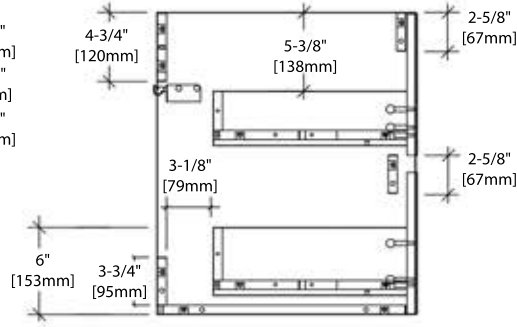

30" VANITY

V8016 30

SIDE VIEW

TOP VIEW

36" VANITY

V8016 36

SIDE VIEW

TOP VIEW

36" TOP-MOUNT BASIN

C04 3618 (SINGLE HOLE)

C04 3618 TH (8" WIDESPREAD)

48" SINGLE VANITY

V8016 48 S

SIDE VIEW

TOP VIEW

48" DOUBLE VANITY

V8016 48 D

SIDE VIEW

TOP VIEW

48" SINGLE TOP-MOUNT BASIN

C04 4818 S (SINGLE HOLE)

C04 4818 STH (8" WIDESPREAD)

48" DOUBLE TOP-MOUNT BASIN

C04 4818 D (SINGLE HOLE)

C04 4818 DTH (8" WIDESPREAD)

20" MIRROR / MEDICINE CABINET

M6014 20

MC7014 20

24" MIRROR / MEDICINE CABINET

M6014 24

MC7014 24

30" MIRROR / MEDICINE CABINET