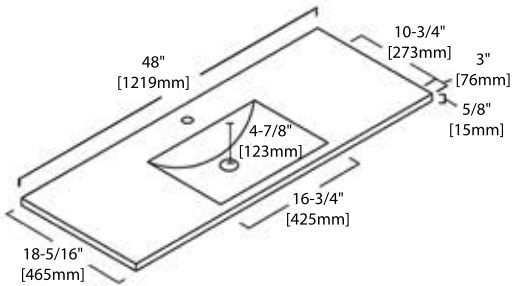

30" VANITY

V8016 30

SIDE VIEW

TOP VIEW

36" VANITY

V8016 36

SIDE VIEW

TOP VIEW

36" TOP-MOUNT BASIN

C04 3618 (SINGLE HOLE)

C04 3618 TH (8" WIDESPREAD)

48" SINGLE VANITY

V8016 48 S

SIDE VIEW

TOP VIEW

48" DOUBLE VANITY

V8016 48 D

SIDE VIEW

TOP VIEW

48" SINGLE TOP-MOUNT BASIN

C04 4818 S (SINGLE HOLE)

C04 4818 STH (8" WIDESPREAD)

48" DOUBLE TOP-MOUNT BASIN

C04 4818 D (SINGLE HOLE)

C04 4818 DTH (8" WIDESPREAD)

20" MIRROR / MEDICINE CABINET

M6014 20

MC7014 20

24" MIRROR / MEDICINE CABINET

M6014 24

MC7014 24

30" MIRROR / MEDICINE CABINET