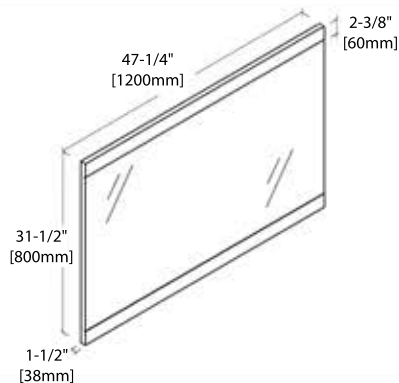

30" VANITY

V8016 30

SIDE VIEW

TOP VIEW

36" VANITY

V8016 36

SIDE VIEW

TOP VIEW

V8016 48 D

SIDE VIEW

TOP VIEW

48" SINGLE TOP-MOUNT BASIN

C04 4818 S (SINGLE HOLE)

C04 4818 STH (8" WIDESPREAD)

48" DOUBLE TOP-MOUNT BASIN

C04 4818 D (SINGLE HOLE)

C04 4818 DTH (8" WIDESPREAD)

20" MIRROR / MEDICINE CABINET

M6014 20

MC7014 20

24" MIRROR / MEDICINE CABINET

M6014 24

MC7014 24

30" MIRROR / MEDICINE CABINET

M6014 30

MC7014 30

36" MIRROR

M6014 36

48" MIRROR

M6014 48

REQUIRED TOOLS

Tape Measure