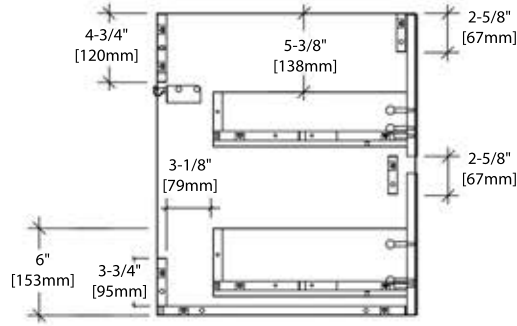

20" VANITY

V8016 20

SIDE VIEW

TOP VIEW

24" VANITY

V8016 24

SIDE VIEW

TOP VIEW

30" VANITY

V8016 30

SIDE VIEW

TOP VIEW

36" VANITY

V8016 36

SIDE VIEW

TOP VIEW

36" TOP-MOUNT BASIN

C04 3618 (SINGLE HOLE)

C04 3618 TH (8" WIDESPREAD)

48" SINGLE VANITY

V8016 48 S

SIDE VIEW

TOP VIEW

48" DOUBLE VANITY

V8016 48 D

SIDE VIEW

TOP VIEW

48" SINGLE TOP-MOUNT BASIN

C04 4818 S (SINGLE HOLE)

C04 4818 STH (8" WIDESPREAD)

48" DOUBLE TOP-MOUNT BASIN

C04 4818 D (SINGLE HOLE)