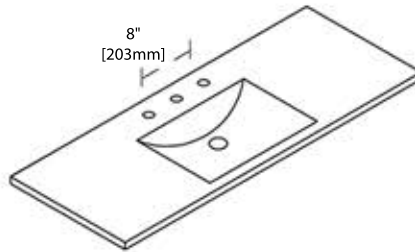

36" TOP-MOUNT BASIN

C04 3618 (SINGLE HOLE)

C04 3618 TH (8" WIDESPREAD)

48" SINGLE VANITY

V8016 48 S

SIDE VIEW

TOP VIEW

48" DOUBLE VANITY

V8016 48 D

SIDE VIEW

TOP VIEW

48" SINGLE TOP-MOUNT BASIN

C04 4818 S (SINGLE HOLE)

C04 4818 STH (8" WIDESPREAD)

48" DOUBLE TOP-MOUNT BASIN

C04 4818 D (SINGLE HOLE)

C04 4818 DTH (8" WIDESPREAD)

20" MIRROR / MEDICINE CABINET

M6014 20

MC7014 20

24" MIRROR / MEDICINE CABINET

M6014 24

MC7014 24

30" MIRROR / MEDICINE CABINET