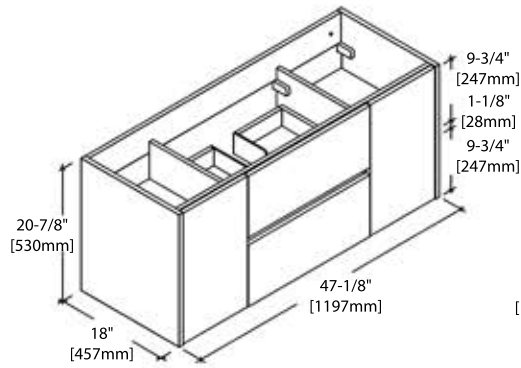

30" VANITY

V8016 30

SIDE VIEW

TOP VIEW

36" VANITY

V8016 36

SIDE VIEW

TOP VIEW

20" TOP-MOUNT BASIN

C04 2018 (SINGLE HOLE)

24" TOP-MOUNT BASIN

C04 2418 (SINGLE HOLE)

C04 2418 TH (8" WIDESPREAD)

30" TOP-MOUNT BASIN

C04 3018 (SINGLE HOLE)

C04 3018 TH (8" WIDESPREAD)

36" TOP-MOUNT BASIN

C04 3618 (SINGLE HOLE)

C04 3618 TH (8" WIDESPREAD)

48" SINGLE VANITY

V8016 48 S

SIDE VIEW

TOP VIEW

48" DOUBLE VANITY

V8016 48 D

SIDE VIEW

TOP VIEW

48" SINGLE TOP-MOUNT BASIN

C04 4818 S (SINGLE HOLE)

C04 4818 STH (8" WIDESPREAD)

48" DOUBLE TOP-MOUNT BASIN

C04 4818 D (SINGLE HOLE)