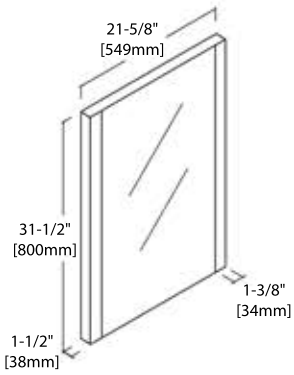

30" VANITY

V8016 30

SIDE VIEW

TOP VIEW

36" VANITY

V8016 36

SIDE VIEW

TOP VIEW

V8016 48 D

SIDE VIEW

TOP VIEW

48" SINGLE TOP-MOUNT BASIN

C04 4818 S (SINGLE HOLE)

C04 4818 STH (8" WIDESPREAD)

48" DOUBLE TOP-MOUNT BASIN

C04 4818 D (SINGLE HOLE)

C04 4818 DTH (8" WIDESPREAD)

20" MIRROR / MEDICINE CABINET

M6014 20

MC7014 20

24" MIRROR / MEDICINE CABINET

M6014 24

MC7014 24

30" MIRROR / MEDICINE CABINET

M6014 30

MC7014 30

36" MIRROR

M6014 36

48" MIRROR

M6014 48

REQUIRED TOOLS

Tape Measure