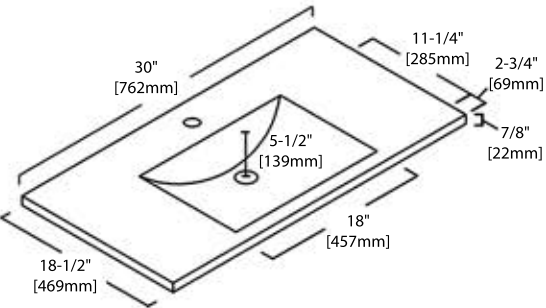

30" VANITY

V8016 30

SIDE VIEW

TOP VIEW

36" VANITY

V8016 36

SIDE VIEW

TOP VIEW

20" TOP-MOUNT BASIN

C04 2018 (SINGLE HOLE)

24" TOP-MOUNT BASIN

C04 2418 (SINGLE HOLE)

C04 2418 TH (8" WIDESPREAD)

30" TOP-MOUNT BASIN

C04 3018 (SINGLE HOLE)

C04 3018 TH (8" WIDESPREAD)

36" TOP-MOUNT BASIN

C04 3618 (SINGLE HOLE)

C04 3618 TH (8" WIDESPREAD)

48" SINGLE VANITY

V8016 48 S

SIDE VIEW

TOP VIEW

48" DOUBLE VANITY

V8016 48 D

SIDE VIEW

TOP VIEW

48" SINGLE TOP-MOUNT BASIN

C04 4818 S (SINGLE HOLE)

C04 4818 STH (8" WIDESPREAD)

48" DOUBLE TOP-MOUNT BASIN

C04 4818 D (SINGLE HOLE)