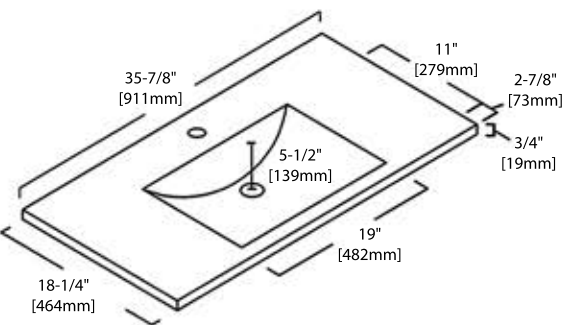

30" VANITY

V8016 30

SIDE VIEW

TOP VIEW

36" VANITY

V8016 36

SIDE VIEW

TOP VIEW

20" TOP-MOUNT BASIN

C04 2018 (SINGLE HOLE)

24" TOP-MOUNT BASIN

C04 2418 (SINGLE HOLE)

C04 2418 TH (8" WIDESPREAD)

30" TOP-MOUNT BASIN

C04 3018 (SINGLE HOLE)

C04 3018 TH (8" WIDESPREAD)

36" TOP-MOUNT BASIN

C04 3618 (SINGLE HOLE)

C04 3618 TH (8" WIDESPREAD)

48" SINGLE VANITY

V8016 48 S

SIDE VIEW

TOP VIEW

48" DOUBLE VANITY

V8016 48 D

SIDE VIEW

TOP VIEW

48" SINGLE TOP-MOUNT BASIN

C04 4818 S (SINGLE HOLE)

C04 4818 STH (8" WIDESPREAD)

48" DOUBLE TOP-MOUNT BASIN

C04 4818 D (SINGLE HOLE)