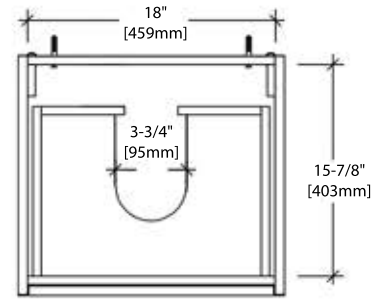

20" VANITY

V8016 20

SIDE VIEW

TOP VIEW

24" VANITY

V8016 24

SIDE VIEW

TOP VIEW

30" VANITY

V8016 30

SIDE VIEW

TOP VIEW

36" VANITY

V8016 36

SIDE VIEW

TOP VIEW

36" TOP-MOUNT BASIN

C04 3618 (SINGLE HOLE)

C04 3618 TH (8" WIDESPREAD)

48" SINGLE VANITY

V8016 48 S

SIDE VIEW

TOP VIEW

48" DOUBLE VANITY

V8016 48 D

SIDE VIEW

TOP VIEW

48" SINGLE TOP-MOUNT BASIN

C04 4818 S (SINGLE HOLE)

C04 4818 STH (8" WIDESPREAD)

48" DOUBLE TOP-MOUNT BASIN

C04 4818 D (SINGLE HOLE)