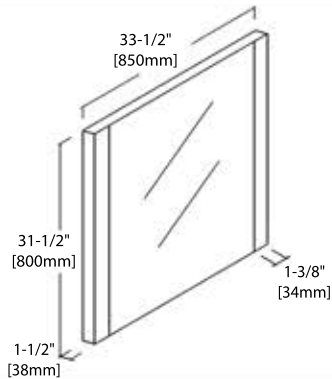

30" VANITY

V8016 30

SIDE VIEW

TOP VIEW

36" VANITY

V8016 36

SIDE VIEW

TOP VIEW

V8016 48 D

SIDE VIEW

TOP VIEW

48" SINGLE TOP-MOUNT BASIN

C04 4818 S (SINGLE HOLE)

C04 4818 STH (8" WIDESPREAD)

48" DOUBLE TOP-MOUNT BASIN

C04 4818 D (SINGLE HOLE)

C04 4818 DTH (8" WIDESPREAD)

20" MIRROR / MEDICINE CABINET

M6014 20

MC7014 20

24" MIRROR / MEDICINE CABINET

M6014 24

MC7014 24

30" MIRROR / MEDICINE CABINET

M6014 30

MC7014 30

36" MIRROR

M6014 36

48" MIRROR

M6014 48

REQUIRED TOOLS

Tape Measure