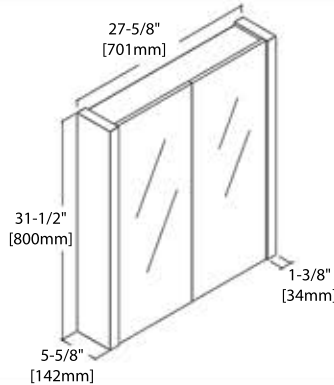

30" VANITY

V8016 30

SIDE VIEW

TOP VIEW

36" VANITY

V8016 36

SIDE VIEW

TOP VIEW

V8016 48 D

SIDE VIEW

TOP VIEW

48" SINGLE TOP-MOUNT BASIN

C04 4818 S (SINGLE HOLE)

C04 4818 STH (8" WIDESPREAD)

48" DOUBLE TOP-MOUNT BASIN

C04 4818 D (SINGLE HOLE)

C04 4818 DTH (8" WIDESPREAD)

20" MIRROR / MEDICINE CABINET

M6014 20

MC7014 20

24" MIRROR / MEDICINE CABINET

M6014 24

MC7014 24

30" MIRROR / MEDICINE CABINET

M6014 30

MC7014 30

36" MIRROR

M6014 36

48" MIRROR

M6014 48

REQUIRED TOOLS

Tape Measure