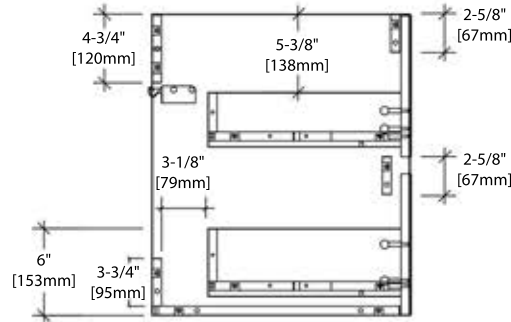

20" VANITY

V8016 20

SIDE VIEW

TOP VIEW

24" VANITY

V8016 24

SIDE VIEW

TOP VIEW

30" VANITY

V8016 30

SIDE VIEW

TOP VIEW

36" VANITY

V8016 36

SIDE VIEW

TOP VIEW

36" TOP-MOUNT BASIN

C04 3618 (SINGLE HOLE)

C04 3618 TH (8" WIDESPREAD)

48" SINGLE VANITY

V8016 48 S

SIDE VIEW

TOP VIEW

48" DOUBLE VANITY

V8016 48 D

SIDE VIEW

TOP VIEW

48" SINGLE TOP-MOUNT BASIN

C04 4818 S (SINGLE HOLE)

C04 4818 STH (8" WIDESPREAD)

48" DOUBLE TOP-MOUNT BASIN

C04 4818 D (SINGLE HOLE)