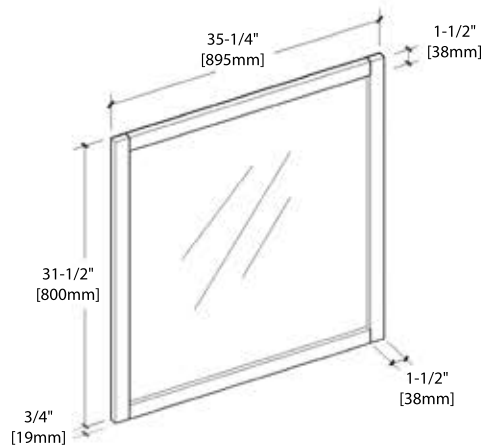

30" VANITY

V8017 30

SIDE VIEW

TOP VIEW

36" VANITY

V8017 36

SIDE VIEW

TOP VIEW

20" TOP-MOUNT BASIN

C04 2018 (SINGLE HOLE)

24" TOP-MOUNT BASIN

C04 2418 (SINGLE HOLE)

C04 2418 TH (8" WIDESPREAD)

30" TOP-MOUNT BASIN

C04 3018 (SINGLE HOLE)

C04 3018 TH (8" WIDESPREAD)

36" TOP-MOUNT BASIN

C04 3618 (SINGLE HOLE)

C04 3618 TH (8" WIDESPREAD)

20" - M6014 20

24" - M6014 24

30" - M6014 30

36" - M6014 36

REQUIRED TOOLS