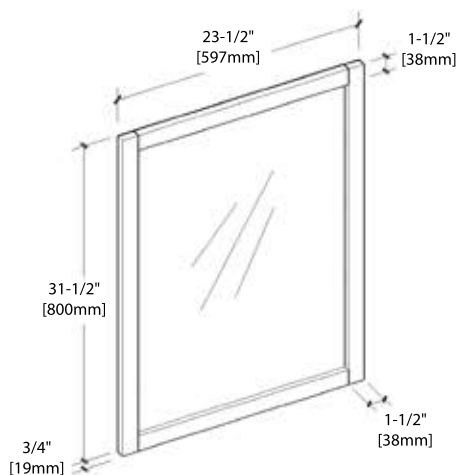

30" VANITY

V8017 30

SIDE VIEW

TOP VIEW

36" VANITY

V8017 36

SIDE VIEW

TOP VIEW

20" TOP-MOUNT BASIN

C04 2018 (SINGLE HOLE)

24" TOP-MOUNT BASIN

C04 2418 (SINGLE HOLE)

C04 2418 TH (8" WIDESPREAD)

30" TOP-MOUNT BASIN

C04 3018 (SINGLE HOLE)

C04 3018 TH (8" WIDESPREAD)

36" TOP-MOUNT BASIN

C04 3618 (SINGLE HOLE)

C04 3618 TH (8" WIDESPREAD)

20" - M6014 20

24" - M6014 24

30" - M6014 30

36" - M6014 36

REQUIRED TOOLS