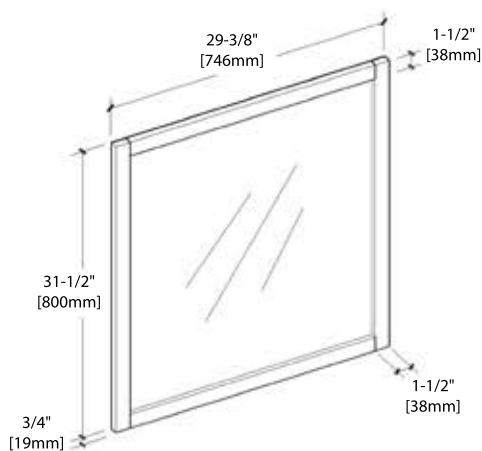

30" VANITY

V8017 30

SIDE VIEW

TOP VIEW

36" VANITY

V8017 36

SIDE VIEW

TOP VIEW

20" TOP-MOUNT BASIN

C04 2018 (SINGLE HOLE)

24" TOP-MOUNT BASIN

C04 2418 (SINGLE HOLE)

C04 2418 TH (8" WIDESPREAD)

30" TOP-MOUNT BASIN

C04 3018 (SINGLE HOLE)

C04 3018 TH (8" WIDESPREAD)

36" TOP-MOUNT BASIN

C04 3618 (SINGLE HOLE)

C04 3618 TH (8" WIDESPREAD)

20" - M6014 20

24" - M6014 24

30" - M6014 30

36" - M6014 36

REQUIRED TOOLS