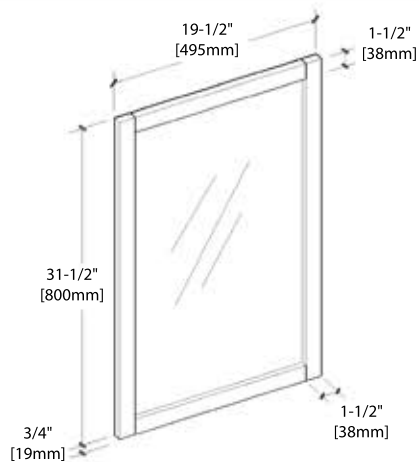

20" VANITY

V8017 20

SIDE VIEW

TOP VIEW

24" VANITY

V8017 24

SIDE VIEW

TOP VIEW

30" VANITY

V8017 30

SIDE VIEW

TOP VIEW

36" VANITY

V8017 36

SIDE VIEW

TOP VIEW

20" TOP-MOUNT BASIN

C04 2018 (SINGLE HOLE)

24" TOP-MOUNT BASIN

C04 2418 (SINGLE HOLE)

C04 2418 TH (8" WIDESPREAD)

30" TOP-MOUNT BASIN

C04 3018 (SINGLE HOLE)

C04 3018 TH (8" WIDESPREAD)

36" TOP-MOUNT BASIN

C04 3618 (SINGLE HOLE)

C04 3618 TH (8" WIDESPREAD)

20" - M6014 20

24" - M6014 24

30" - M6014 30

36" - M6014 36

REQUIRED TOOLS