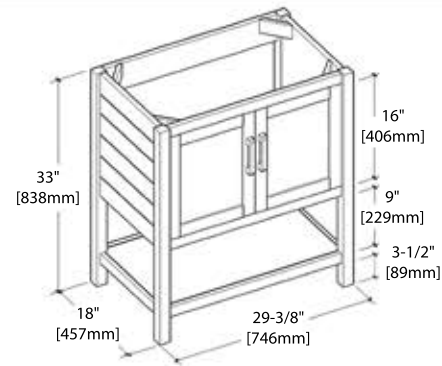

20" VANITY

V8017 20

SIDE VIEW

TOP VIEW

24" VANITY

V8017 24

SIDE VIEW

TOP VIEW

30" VANITY

V8017 30

SIDE VIEW

TOP VIEW

36" VANITY

V8017 36

SIDE VIEW

TOP VIEW

20" TOP-MOUNT BASIN

C04 2018 (SINGLE HOLE)

24" TOP-MOUNT BASIN

C04 2418 (SINGLE HOLE)

C04 2418 TH (8" WIDESPREAD)

30" TOP-MOUNT BASIN

C04 3018 (SINGLE HOLE)

C04 3018 TH (8" WIDESPREAD)