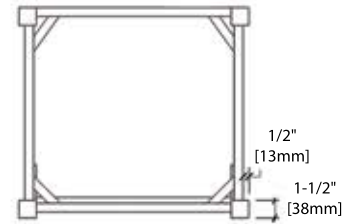

20" VANITY

V8017 20

SIDE VIEW

TOP VIEW

24" VANITY

V8017 24

SIDE VIEW

TOP VIEW

30" VANITY

V8017 30

SIDE VIEW

TOP VIEW

36" VANITY

V8017 36

SIDE VIEW

TOP VIEW

20" TOP-MOUNT BASIN

C04 2018 (SINGLE HOLE)

24" TOP-MOUNT BASIN

C04 2418 (SINGLE HOLE)

C04 2418 TH (8" WIDESPREAD)

30" TOP-MOUNT BASIN

C04 3018 (SINGLE HOLE)

C04 3018 TH (8" WIDESPREAD)