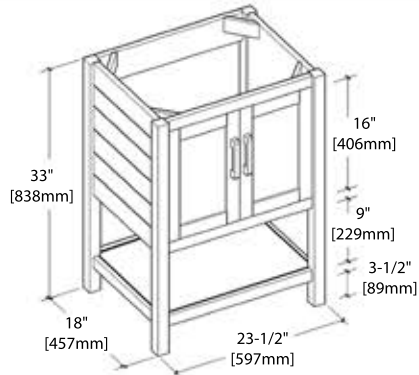

20" VANITY

V8017 20

SIDE VIEW

TOP VIEW

24" VANITY

V8017 24

SIDE VIEW

TOP VIEW

30" VANITY

V8017 30

SIDE VIEW

TOP VIEW

36" VANITY

V8017 36

SIDE VIEW

TOP VIEW

20" TOP-MOUNT BASIN

C04 2018 (SINGLE HOLE)

24" TOP-MOUNT BASIN

C04 2418 (SINGLE HOLE)

C04 2418 TH (8" WIDESPREAD)

30" TOP-MOUNT BASIN

C04 3018 (SINGLE HOLE)

C04 3018 TH (8" WIDESPREAD)