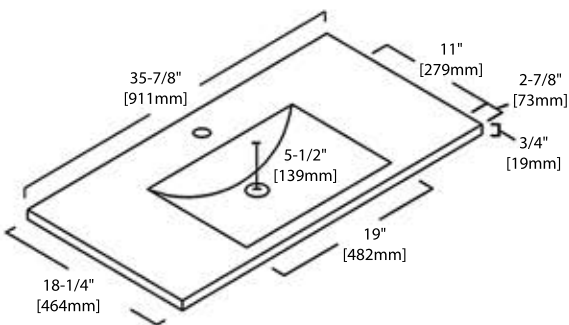

20" VANITY

V8017 20

SIDE VIEW

TOP VIEW

24" VANITY

V8017 24

SIDE VIEW

TOP VIEW

30" VANITY

V8017 30

SIDE VIEW

TOP VIEW

36" VANITY

V8017 36

SIDE VIEW

TOP VIEW

20" TOP-MOUNT BASIN

C04 2018 (SINGLE HOLE)

24" TOP-MOUNT BASIN

C04 2418 (SINGLE HOLE)

C04 2418 TH (8" WIDESPREAD)

30" TOP-MOUNT BASIN

C04 3018 (SINGLE HOLE)

C04 3018 TH (8" WIDESPREAD)

36" TOP-MOUNT BASIN

C04 3618 (SINGLE HOLE)

C04 3618 TH (8" WIDESPREAD)

20" - M6014 20

24" - M6014 24

30" - M6014 30

36" - M6014 36

REQUIRED TOOLS