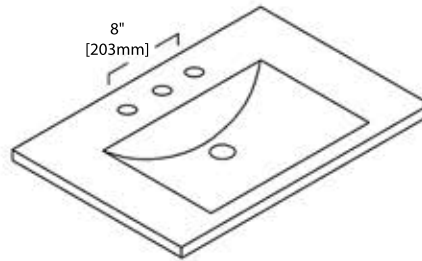

20" VANITY

V8017 20

SIDE VIEW

TOP VIEW

24" VANITY

V8017 24

SIDE VIEW

TOP VIEW

30" VANITY

V8017 30

SIDE VIEW

TOP VIEW

36" VANITY

V8017 36

SIDE VIEW

TOP VIEW

20" TOP-MOUNT BASIN

C04 2018 (SINGLE HOLE)

24" TOP-MOUNT BASIN

C04 2418 (SINGLE HOLE)

C04 2418 TH (8" WIDESPREAD)

30" TOP-MOUNT BASIN

C04 3018 (SINGLE HOLE)

C04 3018 TH (8" WIDESPREAD)

36" TOP-MOUNT BASIN

C04 3618 (SINGLE HOLE)

C04 3618 TH (8" WIDESPREAD)

20" - M6014 20

24" - M6014 24

30" - M6014 30

36" - M6014 36

REQUIRED TOOLS