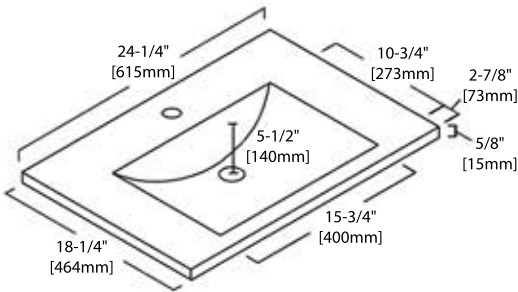

20" VANITY

V8017 20

SIDE VIEW

TOP VIEW

24" VANITY

V8017 24

SIDE VIEW

TOP VIEW

30" VANITY

V8017 30

SIDE VIEW

TOP VIEW

36" VANITY

V8017 36

SIDE VIEW

TOP VIEW

20" TOP-MOUNT BASIN

C04 2018 (SINGLE HOLE)

24" TOP-MOUNT BASIN

C04 2418 (SINGLE HOLE)

C04 2418 TH (8" WIDESPREAD)

30" TOP-MOUNT BASIN

C04 3018 (SINGLE HOLE)

C04 3018 TH (8" WIDESPREAD)

36" TOP-MOUNT BASIN

C04 3618 (SINGLE HOLE)

C04 3618 TH (8" WIDESPREAD)

20" - M6014 20

24" - M6014 24

30" - M6014 30

36" - M6014 36

REQUIRED TOOLS