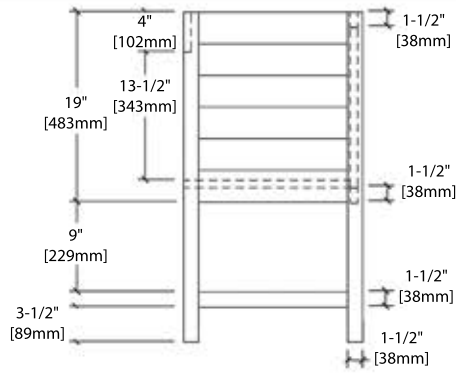

20" VANITY

V8017 20

SIDE VIEW

TOP VIEW

24" VANITY

V8017 24

SIDE VIEW

TOP VIEW

30" VANITY

V8017 30

SIDE VIEW

TOP VIEW

36" VANITY

V8017 36

SIDE VIEW

TOP VIEW

20" TOP-MOUNT BASIN

C04 2018 (SINGLE HOLE)

24" TOP-MOUNT BASIN

C04 2418 (SINGLE HOLE)

C04 2418 TH (8" WIDESPREAD)

30" TOP-MOUNT BASIN

C04 3018 (SINGLE HOLE)

C04 3018 TH (8" WIDESPREAD)

36" TOP-MOUNT BASIN

C04 3618 (SINGLE HOLE)

C04 3618 TH (8" WIDESPREAD)

20" - M6014 20

24" - M6014 24

30" - M6014 30

36" - M6014 36

REQUIRED TOOLS