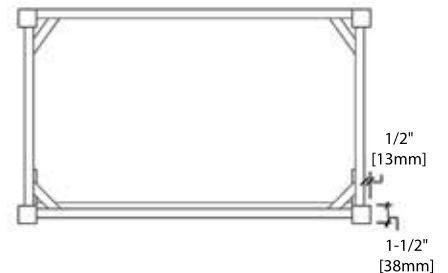

20" VANITY

V8017 20

SIDE VIEW

TOP VIEW

24" VANITY

V8017 24

SIDE VIEW

TOP VIEW

30" VANITY

V8017 30

SIDE VIEW

TOP VIEW

36" VANITY

V8017 36

SIDE VIEW

TOP VIEW

20" TOP-MOUNT BASIN

C04 2018 (SINGLE HOLE)

24" TOP-MOUNT BASIN

C04 2418 (SINGLE HOLE)

C04 2418 TH (8" WIDESPREAD)

30" TOP-MOUNT BASIN

C04 3018 (SINGLE HOLE)

C04 3018 TH (8" WIDESPREAD)