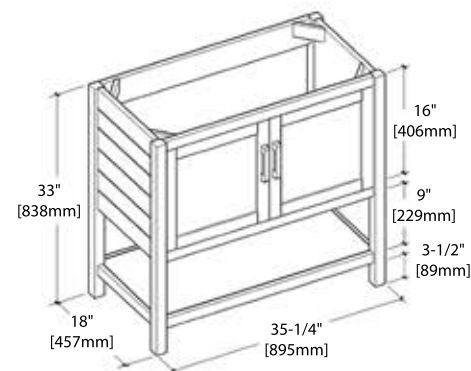

20" VANITY

V8017 20

SIDE VIEW

TOP VIEW

24" VANITY

V8017 24

SIDE VIEW

TOP VIEW

30" VANITY

V8017 30

SIDE VIEW

TOP VIEW

36" VANITY

V8017 36

SIDE VIEW

TOP VIEW

20" TOP-MOUNT BASIN

C04 2018 (SINGLE HOLE)

24" TOP-MOUNT BASIN

C04 2418 (SINGLE HOLE)

C04 2418 TH (8" WIDESPREAD)

30" TOP-MOUNT BASIN

C04 3018 (SINGLE HOLE)

C04 3018 TH (8" WIDESPREAD)