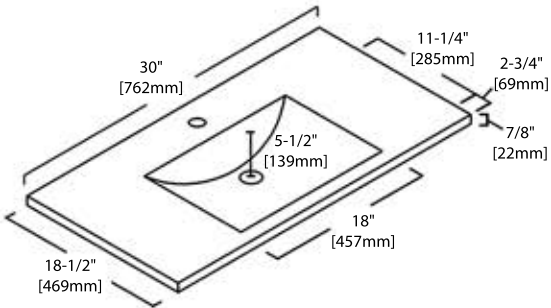

20" VANITY

V8017 20

SIDE VIEW

TOP VIEW

24" VANITY

V8017 24

SIDE VIEW

TOP VIEW

30" VANITY

V8017 30

SIDE VIEW

TOP VIEW

36" VANITY

V8017 36

SIDE VIEW

TOP VIEW

20" TOP-MOUNT BASIN

C04 2018 (SINGLE HOLE)

24" TOP-MOUNT BASIN

C04 2418 (SINGLE HOLE)

C04 2418 TH (8" WIDESPREAD)

30" TOP-MOUNT BASIN

C04 3018 (SINGLE HOLE)

C04 3018 TH (8" WIDESPREAD)

36" TOP-MOUNT BASIN

C04 3618 (SINGLE HOLE)

C04 3618 TH (8" WIDESPREAD)

20" - M6014 20

24" - M6014 24

30" - M6014 30

36" - M6014 36

REQUIRED TOOLS