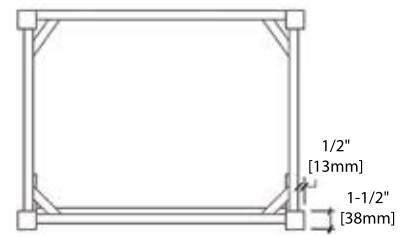

20" VANITY

V8017 20

SIDE VIEW

TOP VIEW

24" VANITY

V8017 24

SIDE VIEW

TOP VIEW

30" VANITY

V8017 30

SIDE VIEW

TOP VIEW

36" VANITY

V8017 36

SIDE VIEW

TOP VIEW

20" TOP-MOUNT BASIN

C04 2018 (SINGLE HOLE)

24" TOP-MOUNT BASIN

C04 2418 (SINGLE HOLE)

C04 2418 TH (8" WIDESPREAD)

30" TOP-MOUNT BASIN

C04 3018 (SINGLE HOLE)

C04 3018 TH (8" WIDESPREAD)