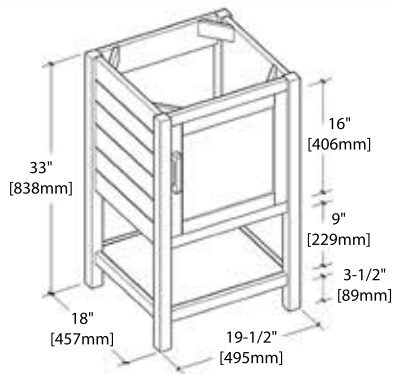

20" VANITY

V8017 20

SIDE VIEW

TOP VIEW

24" VANITY

V8017 24

SIDE VIEW

TOP VIEW

30" VANITY

V8017 30

SIDE VIEW

TOP VIEW

36" VANITY

V8017 36

SIDE VIEW

TOP VIEW

20" TOP-MOUNT BASIN

C04 2018 (SINGLE HOLE)

24" TOP-MOUNT BASIN

C04 2418 (SINGLE HOLE)

C04 2418 TH (8" WIDESPREAD)

30" TOP-MOUNT BASIN

C04 3018 (SINGLE HOLE)

C04 3018 TH (8" WIDESPREAD)