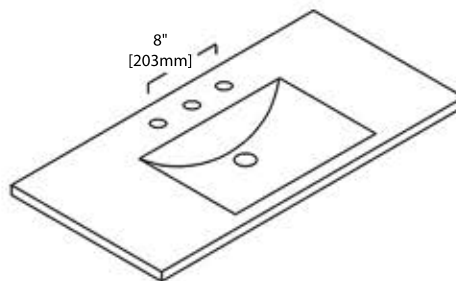

20" VANITY

V8017 20

SIDE VIEW

TOP VIEW

24" VANITY

V8017 24

SIDE VIEW

TOP VIEW

30" VANITY

V8017 30

SIDE VIEW

TOP VIEW

36" VANITY

V8017 36

SIDE VIEW

TOP VIEW

20" TOP-MOUNT BASIN

C04 2018 (SINGLE HOLE)

24" TOP-MOUNT BASIN

C04 2418 (SINGLE HOLE)

C04 2418 TH (8" WIDESPREAD)

30" TOP-MOUNT BASIN

C04 3018 (SINGLE HOLE)

C04 3018 TH (8" WIDESPREAD)

36" TOP-MOUNT BASIN

C04 3618 (SINGLE HOLE)

C04 3618 TH (8" WIDESPREAD)

20" - M6014 20

24" - M6014 24

30" - M6014 30

36" - M6014 36

REQUIRED TOOLS