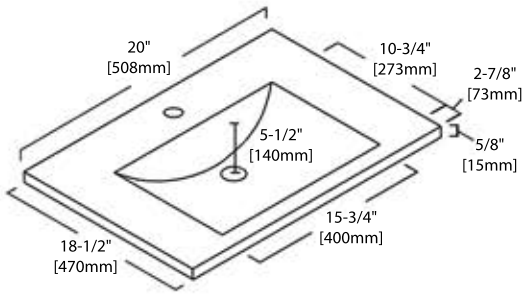

20" VANITY

V8017 20

SIDE VIEW

TOP VIEW

24" VANITY

V8017 24

SIDE VIEW

TOP VIEW

30" VANITY

V8017 30

SIDE VIEW

TOP VIEW

36" VANITY

V8017 36

SIDE VIEW

TOP VIEW

20" TOP-MOUNT BASIN

C04 2018 (SINGLE HOLE)

24" TOP-MOUNT BASIN

C04 2418 (SINGLE HOLE)

C04 2418 TH (8" WIDESPREAD)

30" TOP-MOUNT BASIN

C04 3018 (SINGLE HOLE)

C04 3018 TH (8" WIDESPREAD)

36" TOP-MOUNT BASIN

C04 3618 (SINGLE HOLE)

C04 3618 TH (8" WIDESPREAD)

20" - M6014 20

24" - M6014 24

30" - M6014 30

36" - M6014 36

REQUIRED TOOLS