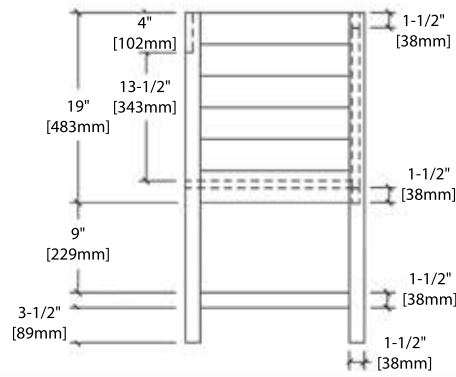

20" VANITY

V8017 20

SIDE VIEW

TOP VIEW

24" VANITY

V8017 24

SIDE VIEW

TOP VIEW

30" VANITY

V8017 30

SIDE VIEW

TOP VIEW

36" VANITY

V8017 36

SIDE VIEW

TOP VIEW

20" TOP-MOUNT BASIN

C04 2018 (SINGLE HOLE)

24" TOP-MOUNT BASIN

C04 2418 (SINGLE HOLE)

C04 2418 TH (8" WIDESPREAD)

30" TOP-MOUNT BASIN

C04 3018 (SINGLE HOLE)

C04 3018 TH (8" WIDESPREAD)

36" TOP-MOUNT BASIN

C04 3618 (SINGLE HOLE)

C04 3618 TH (8" WIDESPREAD)

20" - M6014 20

24" - M6014 24

30" - M6014 30

36" - M6014 36

REQUIRED TOOLS