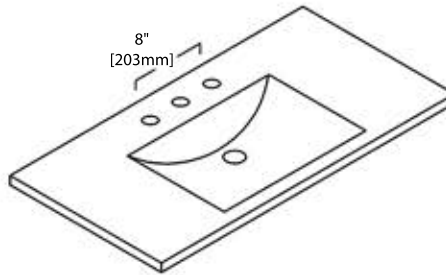

20" VANITY

V8017 20

SIDE VIEW

TOP VIEW

24" VANITY

V8017 24

SIDE VIEW

TOP VIEW

30" VANITY

V8017 30

SIDE VIEW

TOP VIEW

36" VANITY

V8017 36

SIDE VIEW

TOP VIEW

20" TOP-MOUNT BASIN

C04 2018 (SINGLE HOLE)

24" TOP-MOUNT BASIN

C04 2418 (SINGLE HOLE)

C04 2418 TH (8" WIDESPREAD)

30" TOP-MOUNT BASIN

C04 3018 (SINGLE HOLE)

C04 3018 TH (8" WIDESPREAD)

36" TOP-MOUNT BASIN

C04 3618 (SINGLE HOLE)

C04 3618 TH (8" WIDESPREAD)

20" - M6014 20

24" - M6014 24

30" - M6014 30

36" - M6014 36

REQUIRED TOOLS