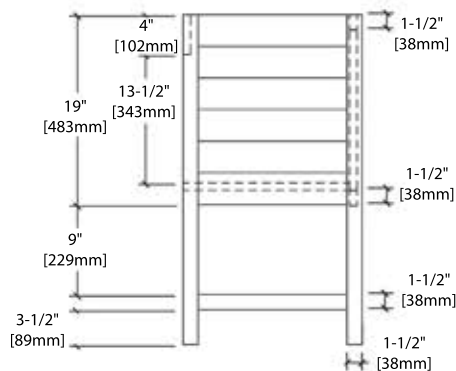

20" VANITY

V8017 20

SIDE VIEW

TOP VIEW

24" VANITY

V8017 24

SIDE VIEW

TOP VIEW

30" VANITY

V8017 30

SIDE VIEW

TOP VIEW

36" VANITY

V8017 36

SIDE VIEW

TOP VIEW

20" TOP-MOUNT BASIN

C04 2018 (SINGLE HOLE)

24" TOP-MOUNT BASIN

C04 2418 (SINGLE HOLE)

C04 2418 TH (8" WIDESPREAD)

30" TOP-MOUNT BASIN

C04 3018 (SINGLE HOLE)

C04 3018 TH (8" WIDESPREAD)

36" TOP-MOUNT BASIN

C04 3618 (SINGLE HOLE)

C04 3618 TH (8" WIDESPREAD)

20" - M6014 20

24" - M6014 24

30" - M6014 30

36" - M6014 36

REQUIRED TOOLS