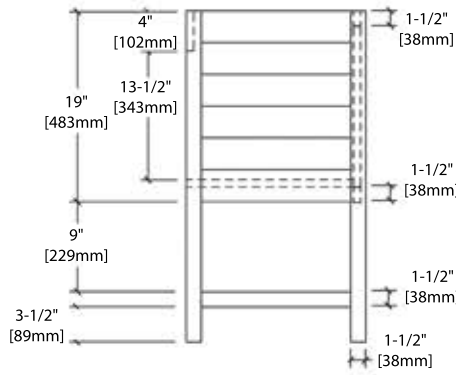

20" VANITY

V8017 20

SIDE VIEW

TOP VIEW

24" VANITY

V8017 24

SIDE VIEW

TOP VIEW

30" VANITY

V8017 30

SIDE VIEW

TOP VIEW

36" VANITY

V8017 36

SIDE VIEW

TOP VIEW

20" TOP-MOUNT BASIN

C04 2018 (SINGLE HOLE)

24" TOP-MOUNT BASIN

C04 2418 (SINGLE HOLE)

C04 2418 TH (8" WIDESPREAD)

30" TOP-MOUNT BASIN

C04 3018 (SINGLE HOLE)

C04 3018 TH (8" WIDESPREAD)

36" TOP-MOUNT BASIN

C04 3618 (SINGLE HOLE)

C04 3618 TH (8" WIDESPREAD)

20" - M6014 20

24" - M6014 24

30" - M6014 30

36" - M6014 36

REQUIRED TOOLS