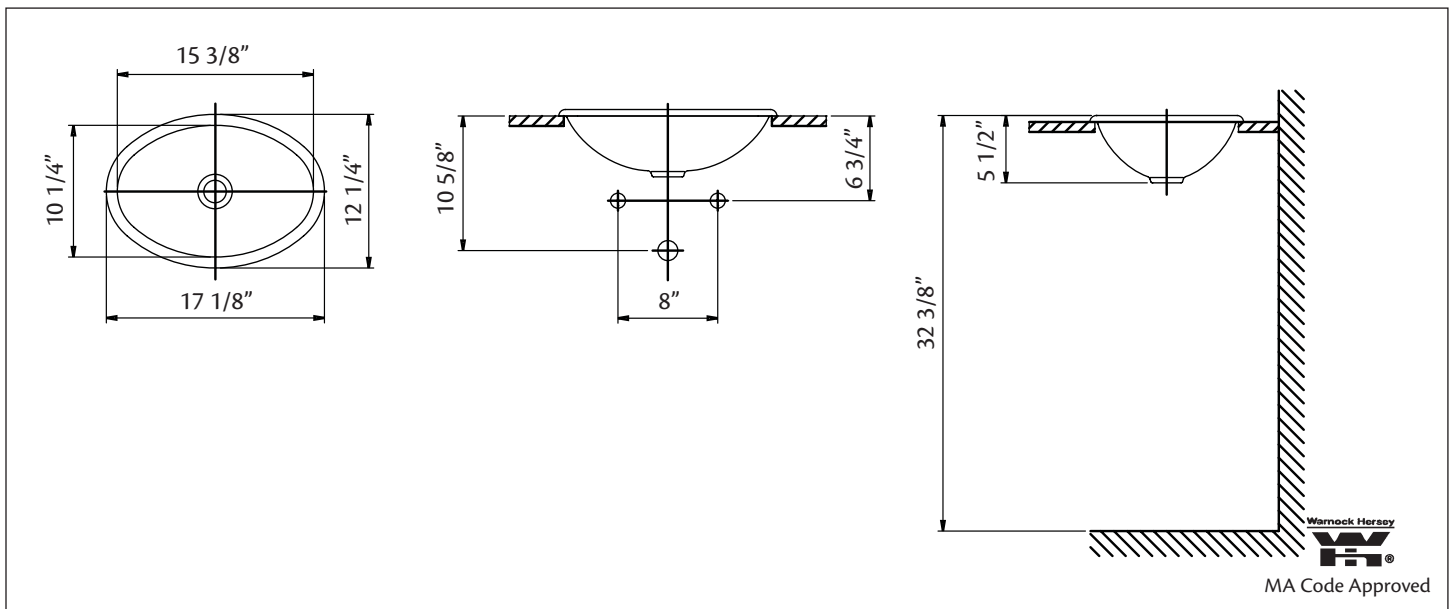

1102 MINI OVAL Drop-in Basin

17 1/8" x 12 1/4" O.D.

Cheviot Products' vitreous china lavatories are finely crafted for outstanding beauty and practicality. Fired onto each sink is a fine glaze of powdered glass to ensure a lifetime of durability, ease of cleaning, and resistance to bacteria and other microbes.

Colours: White

No overflow hole: 5297 Dome Drain must be used.

Related Products:

7788 CONTEMPORARY
 Widespread Faucet

5214 CITY
 Single Hole Faucet

5216 METRO
 Single Hole Faucet

5289 SEINE
 Single Hole Faucet

5291 THAMES
 Single Hole Faucet

Note: Rough-in dimensions may vary +/- 1/2" and are subject to change. No responsibility is assumed by Cheviot Products Inc. One Year Limited Warranty against manufacturer's defects.