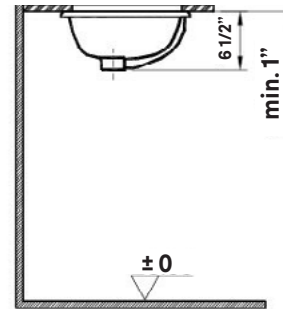

## Seville Undermount Sink

#1104 | 16 3/4" x 11 3/4" I.D.

Cheviot Products' vitreous china lavatories are finely crafted for outstanding beauty and practicality. Fired onto each sink is a fine glaze of powdered glass to ensure a lifetime of durability, ease of cleaning, and resistance to bacteria and other microbes.

**Colours**  
White

**Drillings**  
None

**Note**  
Rough-in dimensions may vary +/- 1/2" and are subject to change.  
No responsibility is assumed by Cheviot Products Inc. One Year Limited Warranty against manufacturer's defects.