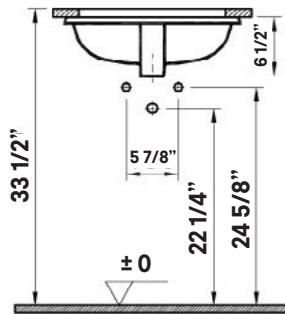

## Seville Undermount Sink

#1104 | 16 3/4" x 11 3/4" I.D.

Cheviot Products' vitreous china lavatories are finely crafted for outstanding beauty and practicality. Fired onto each sink is a fine glaze of powdered glass to ensure a lifetime of durability, ease of cleaning, and resistance to bacteria and other microbes.

**Colours**  
White

**Drillings**  
None

**Note**  
Rough-in dimensions may vary +/- 1/2" and are subject to change.  
No responsibility is assumed by Cheviot Products Inc. One Year Limited Warranty against manufacturer's defects.