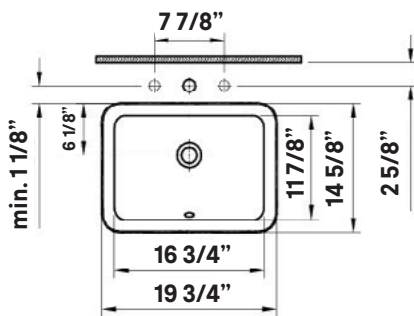

## Seville Undermount Sink

#1104 | 16 3/4" x 11 3/4" I.D.

Cheviot Products' vitreous china lavatories are finely crafted for outstanding beauty and practicality. Fired onto each sink is a fine glaze of powdered glass to ensure a lifetime of durability, ease of cleaning, and resistance to bacteria and other microbes.

**Colours**  
White

**Drillings**  
None

**Note**  
Rough-in dimensions may vary +/- 1/2" and are subject to change.  
No responsibility is assumed by Cheviot Products Inc. One Year Limited Warranty against manufacturer's defects.