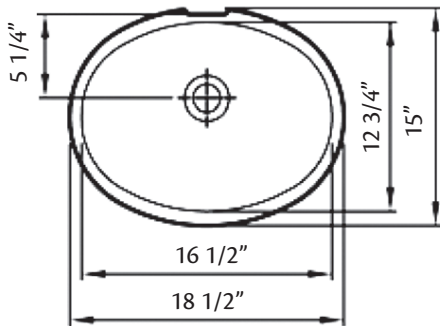

1138 OVAL Undermount Basin

16 3/4" x 12 3/4" I.D.

Cheviot Products' vitreous china lavatories are finely crafted for outstanding beauty and practicality. Fired onto each sink is a fine glaze of powdered glass to ensure a lifetime of durability, ease of cleaning, and resistance to bacteria and other microbes.

MA Code Approved

Colours: White, Biscuit

Related Products: All Cheviot Products Lavatory Faucets

**5220 Widespread
Lavatory Faucet**

**5236 4" Centreset
Faucet**

**5216 METRO
Single Hole Faucet**

**5291 CONTEMPORARY
Widespread Faucet**

Note: Rough-in dimensions may vary +/- 1/2" and are subject to change. No responsibility is assumed by Cheviot Products Inc. One Year Limited Warranty against manufacturer's defects.