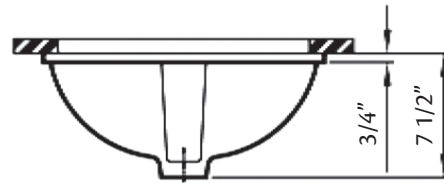

1138 OVAL Undermount Basin

16 3/4" x 12 3/4" I.D.

Cheviot Products' vitreous china lavatories are finely crafted for outstanding beauty and practicality. Fired onto each sink is a fine glaze of powdered glass to ensure a lifetime of durability, ease of cleaning, and resistance to bacteria and other microbes.

MA Code Approved

Colours: White, Biscuit

Related Products: All Cheviot Products Lavatory Faucets

**5220 Widespread
Lavatory Faucet**

**5236 4" Centreset
Faucet**

**5216 METRO
Single Hole Faucet**

**5291 CONTEMPORARY
Widespread Faucet**

Note: Rough-in dimensions may vary +/- 1/2" and are subject to change. No responsibility is assumed by Cheviot Products Inc. One Year Limited Warranty against manufacturer's defects.