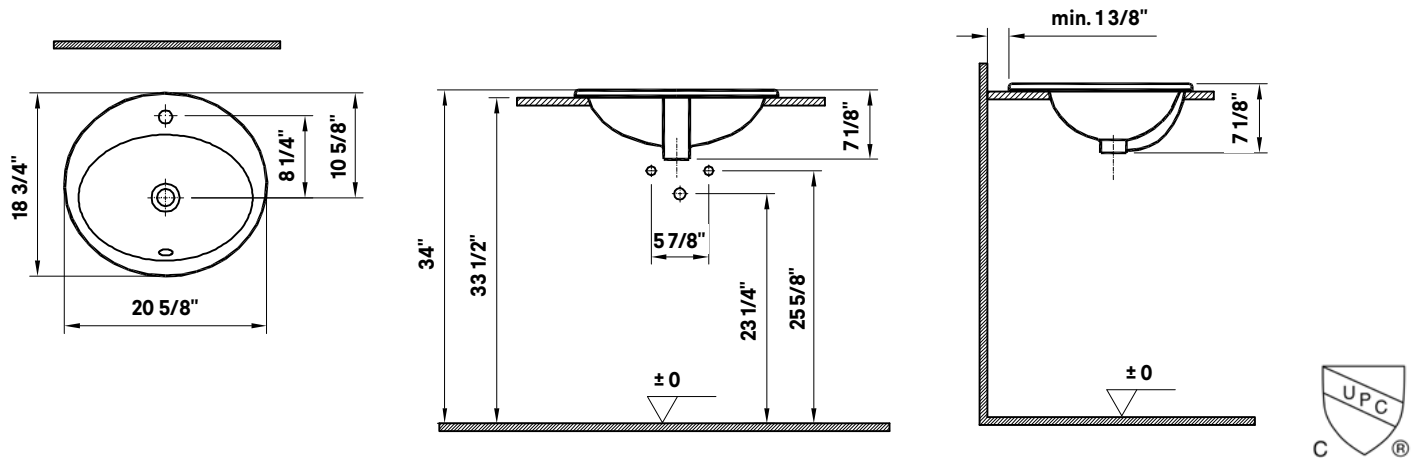

## Aria Drop-In Basin

#1168 | 20 5/8" x 18 3/4"

Cheviot Products' vitreous china lavatories are finely crafted for outstanding beauty and practicality. Fired onto each sink is a fine glaze of powdered glass to ensure a lifetime of durability, ease of cleaning, and resistance to bacteria and other microbes.

**Colours**  
White

**Drillings**  
Single hole, 4" and 8" drilling

**Note**  
Rough-in dimensions may vary +/- 1/2" and are subject to change.  
No responsibility is assumed by Cheviot Products Inc. One Year Limited Warranty against manufacturer's defects.

### Related Products

#5214 City Single Hole Lavatory Faucet

#5216 Metro Single Hole Lavatory Faucet

#5236 4" Centreset Lavatory Faucet

#5220 Widespread Lavatory Faucet