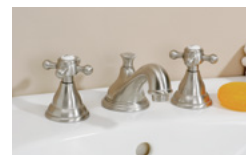

## Aria Drop-In Basin

#1168 | 20 5/8" x 18 3/4"

Cheviot Products' vitreous china lavatories are finely crafted for outstanding beauty and practicality. Fired onto each sink is a fine glaze of powdered glass to ensure a lifetime of durability, ease of cleaning, and resistance to bacteria and other microbes.

**Colours**  
White

**Drillings**  
Single hole, 4" and 8" drilling

**Note**  
Rough-in dimensions may vary +/- 1/2" and are subject to change.  
No responsibility is assumed by Cheviot Products Inc. One Year Limited Warranty against manufacturer's defects.

### Related Products

#5214 City Single Hole Lavatory Faucet

#5216 Metro Single Hole Lavatory Faucet

#5236 4" Centreset Lavatory Faucet

#5220 Widespread Lavatory Faucet