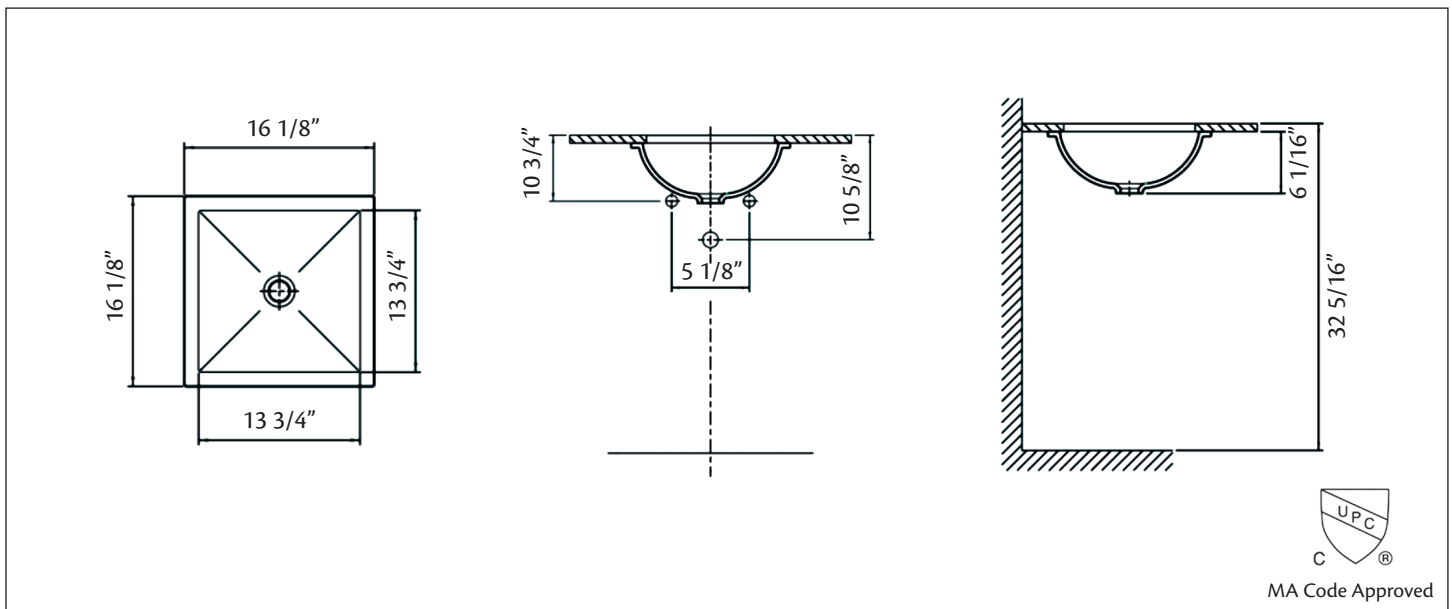

1179 SQUARE Drop-in/Undermount Basin

16 1/8" x 16 1/8" O.D. | 13 3/4" x 13 3/4" I.D.

Cheviot Products' vitreous china lavatories are finely crafted for outstanding beauty and practicality. Fired onto each sink is a fine glaze of powdered glass to ensure a lifetime of durability, ease of cleaning, and resistance to bacteria and other microbes.

Colours: White

No overflow hole: 5297 Dome Drain must be used.

Related Products:

7788 CONTEMPORARY
Widespread Faucet

5214 CITY
Single Hole Faucet

5216 METRO
Single Hole Faucet

Note: Rough-in dimensions may vary +/- 1/2" and are subject to change. No responsibility is assumed by Cheviot Products Inc. One Year Limited Warranty against manufacturer's defects.