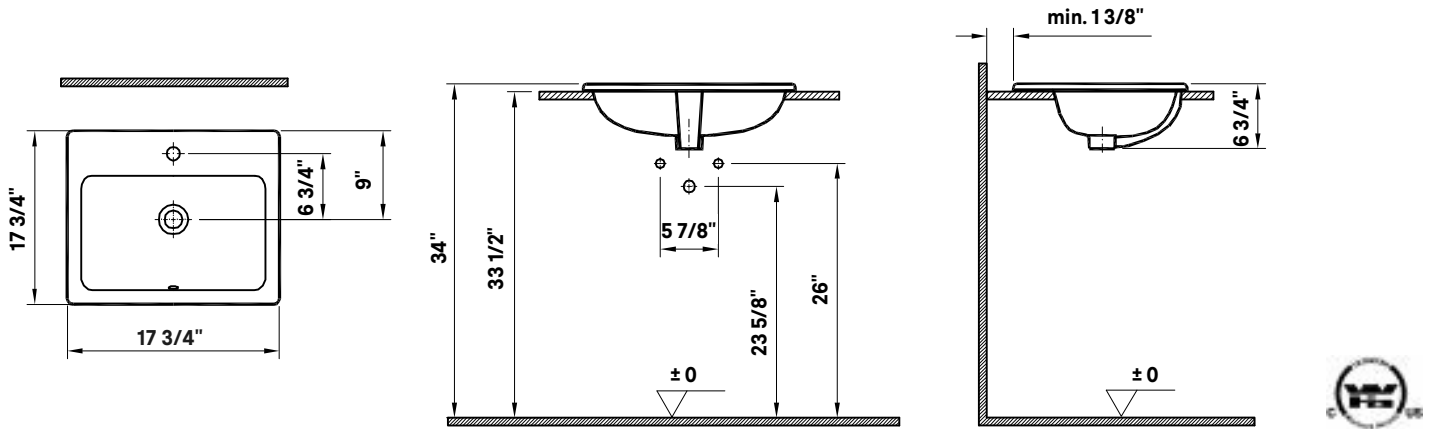

## Manhattan Drop-In Basin

#1185 | 17 3/4" x 17 3/4"

Cheviot Products' vitreous china lavatories are finely crafted for outstanding beauty and practicality. Fired onto each sink is a fine glaze of powdered glass to ensure a lifetime of durability, ease of cleaning, and resistance to bacteria and other microbes.

**Colours**  
White

**Drillings**  
Single hole only

**Note**  
Rough-in dimensions may vary +/- 1/2" and are subject to change.  
No responsibility is assumed by Cheviot Products Inc. One Year Limited Warranty against manufacturer's defects.