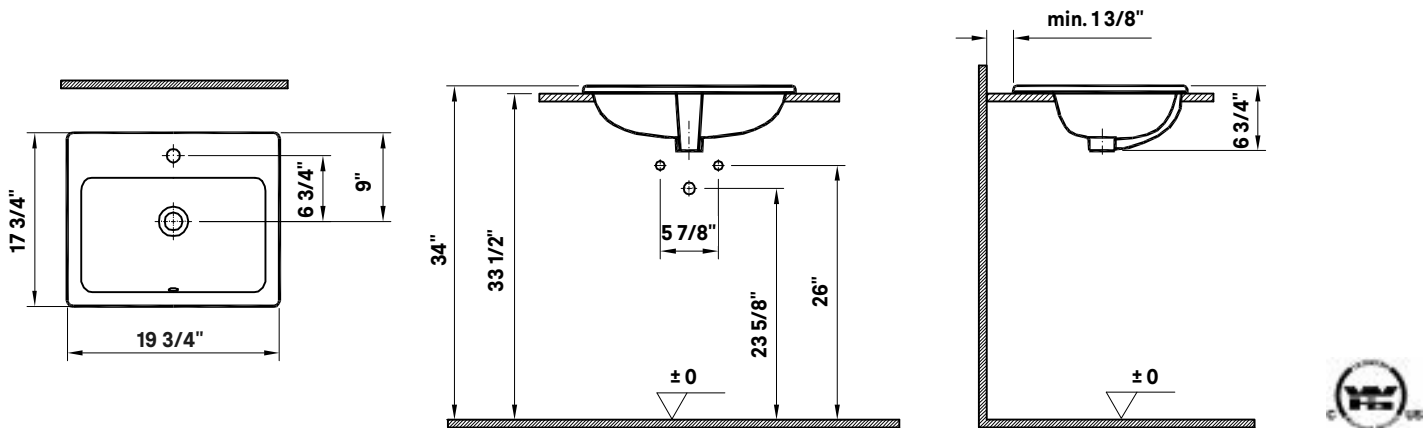

## Manhattan Drop-In Basin

#1186 | 19 3/4" x 17 3/4"

Cheviot Products' vitreous china lavatories are finely crafted for outstanding beauty and practicality. Fired onto each sink is a fine glaze of powdered glass to ensure a lifetime of durability, ease of cleaning, and resistance to bacteria and other microbes.

**Colours**  
White

**Drillings**  
Single hole only

**Note**  
Rough-in dimensions may vary +/- 1/2" and are subject to change.  
No responsibility is assumed by Cheviot Products Inc. One Year Limited Warranty against manufacturer's defects.