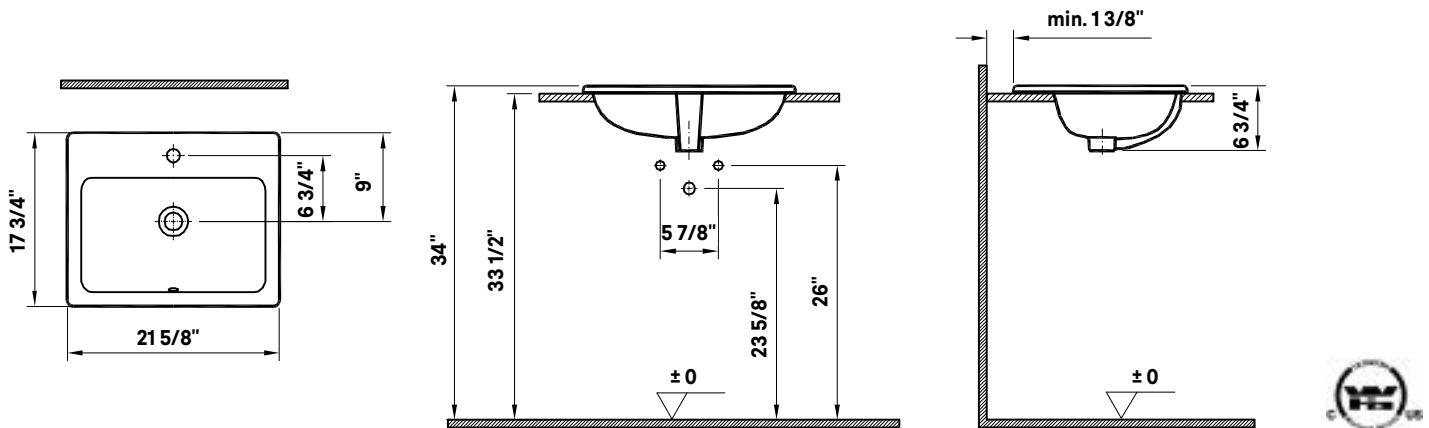

Manhattan Drop-In Basin

#1187 | 21 5/8" x 17 3/4"

Cheviot Products' vitreous china lavatories are finely crafted for outstanding beauty and practicality. Fired onto each sink is a fine glaze of powdered glass to ensure a lifetime of durability, ease of cleaning, and resistance to bacteria and other microbes.

Colours
White

Drillings
Single hole, 8" drilling

Note
Rough-in dimensions may vary +/- 1/2" and are subject to change.
No responsibility is assumed by Cheviot Products Inc. One Year Limited Warranty against manufacturer's defects.