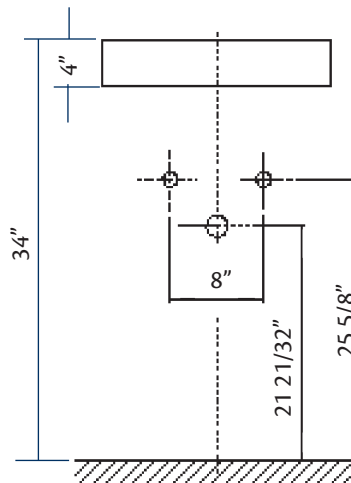

1246 QUATTRO Overcounter Lavatory

19 7/8" x 14" x 4"

Cheviot Products' vitreous china lavatories are finely crafted for outstanding beauty and practicality. Fired onto each sink is a fine glaze of powdered glass to ensure a lifetime of durability, ease of cleaning, and resistance to bacteria and other microbes.

Diameter of Drain Hole 1 3/4"

MA Code Approved

Colours: White, Biscuit

No overflow hole: 5297 Dome Drain must be used.

Related Products:

5296 THAMES
Overcounter Faucet

Note: Rough-in dimensions may vary +/- 1/2" and are subject to change. No responsibility is assumed by Cheviot Products Inc. One Year Limited Warranty against manufacturer's defects.