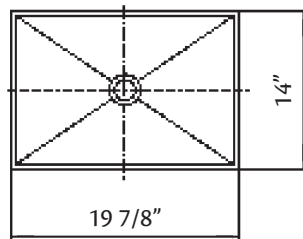

1246 QUATTRO Overcounter Lavatory

19 7/8" x 14" x 4"

Cheviot Products' vitreous china lavatories are finely crafted for outstanding beauty and practicality. Fired onto each sink is a fine glaze of powdered glass to ensure a lifetime of durability, ease of cleaning, and resistance to bacteria and other microbes.

Diameter of Drain Hole 1 3/4"

MA Code Approved

Colours: White, Biscuit

No overflow hole: 5297 Dome Drain must be used.

Related Products:

5296 THAMES
Overcounter Faucet

Note: Rough-in dimensions may vary +/- 1/2" and are subject to change. No responsibility is assumed by Cheviot Products Inc. One Year Limited Warranty against manufacturer's defects.