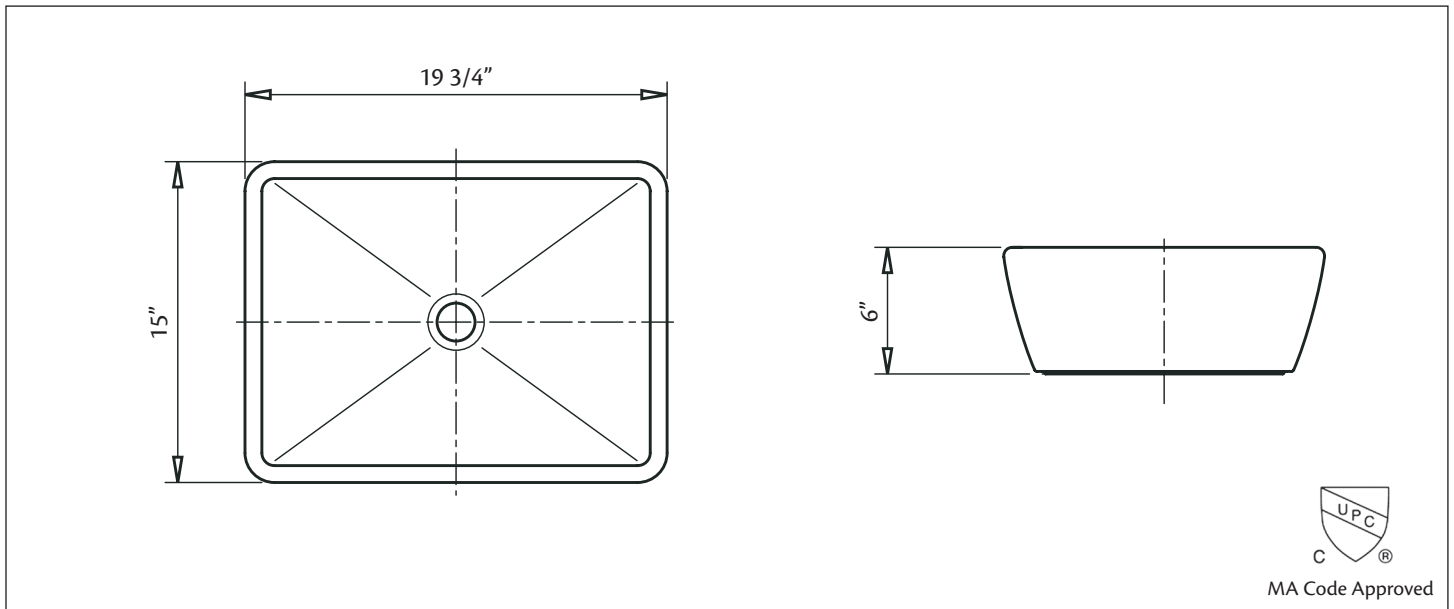

## 1258 RIVIERA Overcounter Lavatory

19 3/4" x 15" x 6" O.D.

*Cheviot Products' vitreous china lavatories are finely crafted for outstanding beauty and practicality. Fired onto each sink is a fine glaze of powdered glass to ensure a lifetime of durability, ease of cleaning, and resistance to bacteria and other microbes.*

**Colours:** White

No overflow hole: 5297 Dome Drain must be used.

### Related Products:

**5296 THAMES**  
Overcounter Faucet

**Note:** Rough-in dimensions may vary +/- 1/2" and are subject to change. No responsibility is assumed by Cheviot Products Inc.  
One Year Limited Warranty against manufacturer's defects.