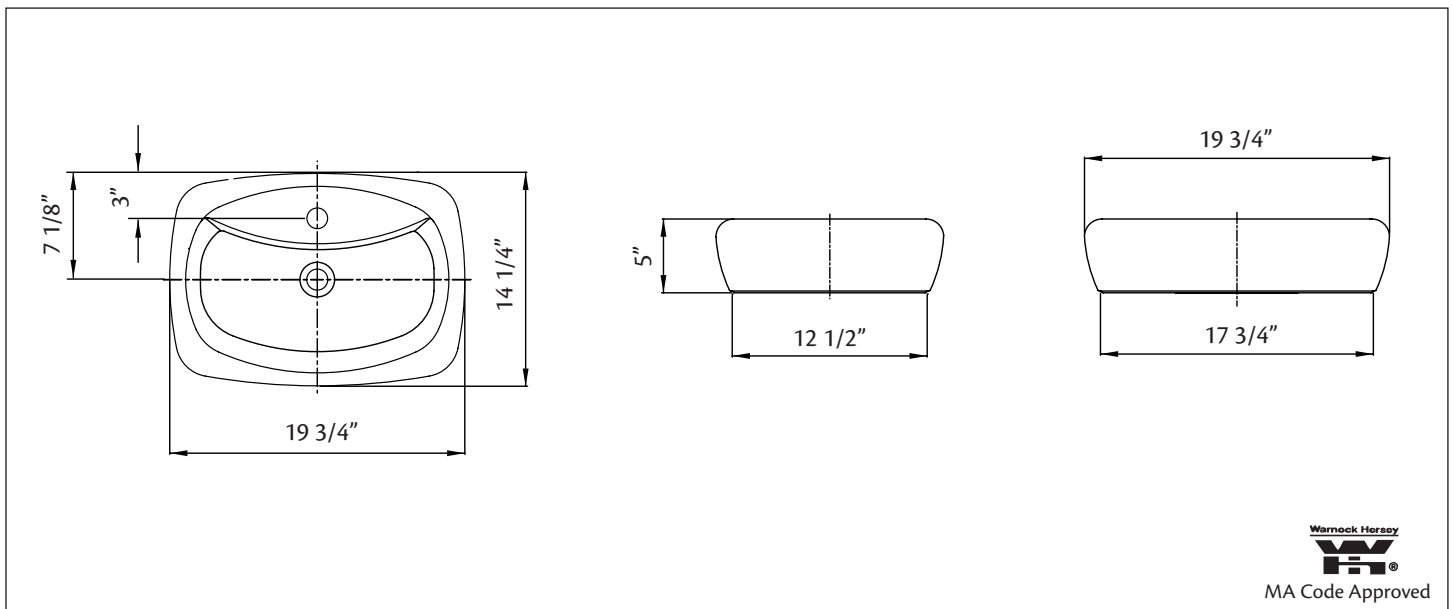

1270 THEMA Overcounter Lavatory

19 3/4" x 14 1/4" x 5" O.D.

Cheviot Products' vitreous china lavatories are finely crafted for outstanding beauty and practicality. Fired onto each sink is a fine glaze of powdered glass to ensure a lifetime of durability, ease of cleaning, and resistance to bacteria and other microbes.

Colours: White

Drillings: Single hole drilling only

No overflow hole: 5297 Dome Drain must be used.

Related Products:

5289 SEINE
Single Hole Faucet

5291 THAMES
Single Hole Faucet

Note: Rough-in dimensions may vary +/- 1/2" and are subject to change. No responsibility is assumed by Cheviot Products Inc. One Year Limited Warranty against manufacturer's defects.