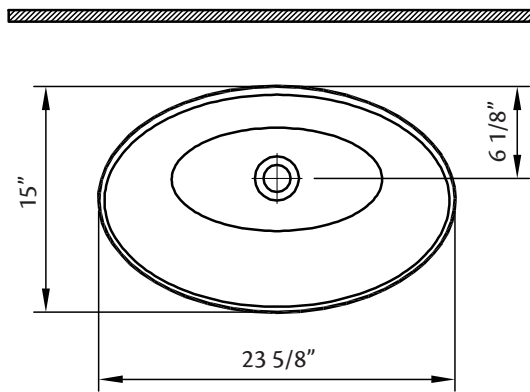

1276 GEO Overcounter Lavatory

23 5/8" x 15" x 5 1/2" O.D.

Cheviot Products' fireclay lavatories are crafted from dense, heat-resistant clay fired at extremely high temperatures. Coated with a thick enamel of fine powdered glass, this product is stronger, warp-resistant and highly durable for ease of cleaning and resistance to bacteria and other microbes.

Colours: White

No overflow hole: 5297 Dome Drain must be used.

Related Products:

5296 THAMES
Overcounter Faucet

Note: Rough-in dimensions may vary +/- 1/2" and are subject to change. No responsibility is assumed by Cheviot Products Inc. One Year Limited Warranty against manufacturer's defects.