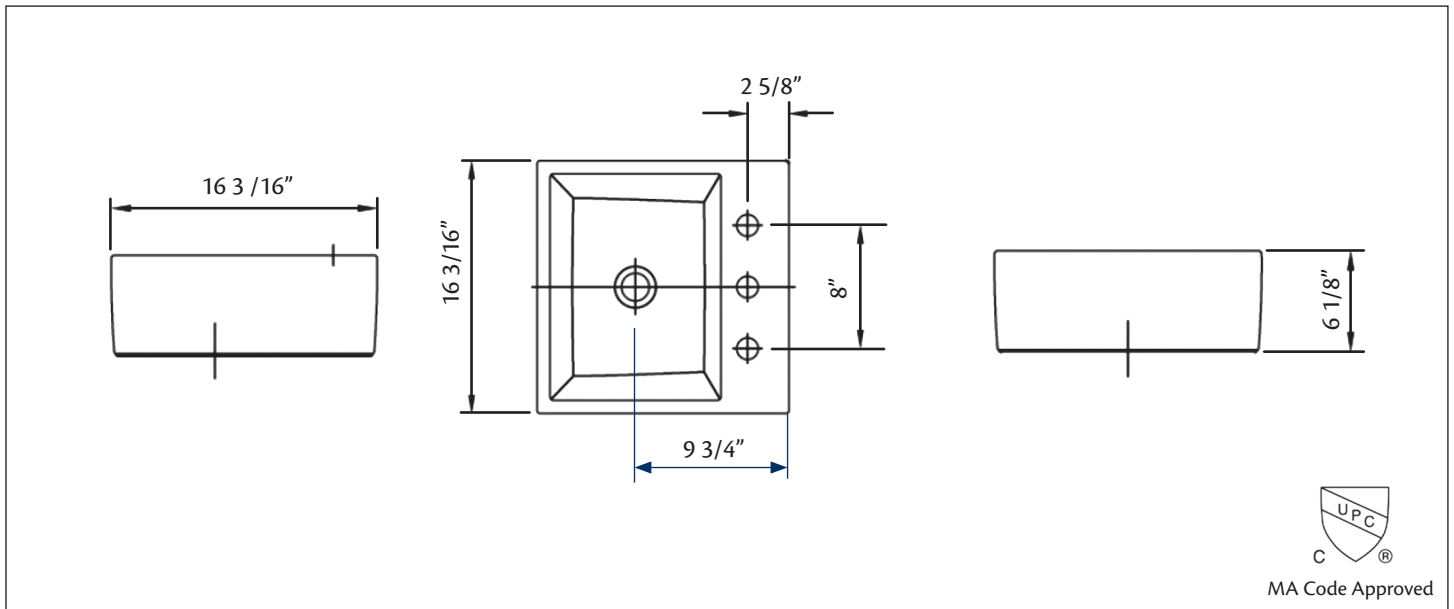

1488 RIO Overcounter Lavatory

16 1/8" x 16 1/8" x 6 1/8" O.D.

Cheviot Products' vitreous china lavatories are finely crafted for outstanding beauty and practicality. Fired onto each sink is a fine glaze of powdered glass to ensure a lifetime of durability, ease of cleaning, and resistance to bacteria and other microbes.

Colours: White

Drillings: Single hole and 8" drilling

No overflow hole: 5297 Dome Drain must be used.

Related Products:

7788 CONTEMPORARY
Widespread Faucet

5214 CITY
Single Hole Faucet

5216 METRO
Single Hole Faucet

Note: Rough-in dimensions may vary +/- 1/2" and are subject to change. No responsibility is assumed by Cheviot Products Inc. One Year Limited Warranty against manufacturer's defects.