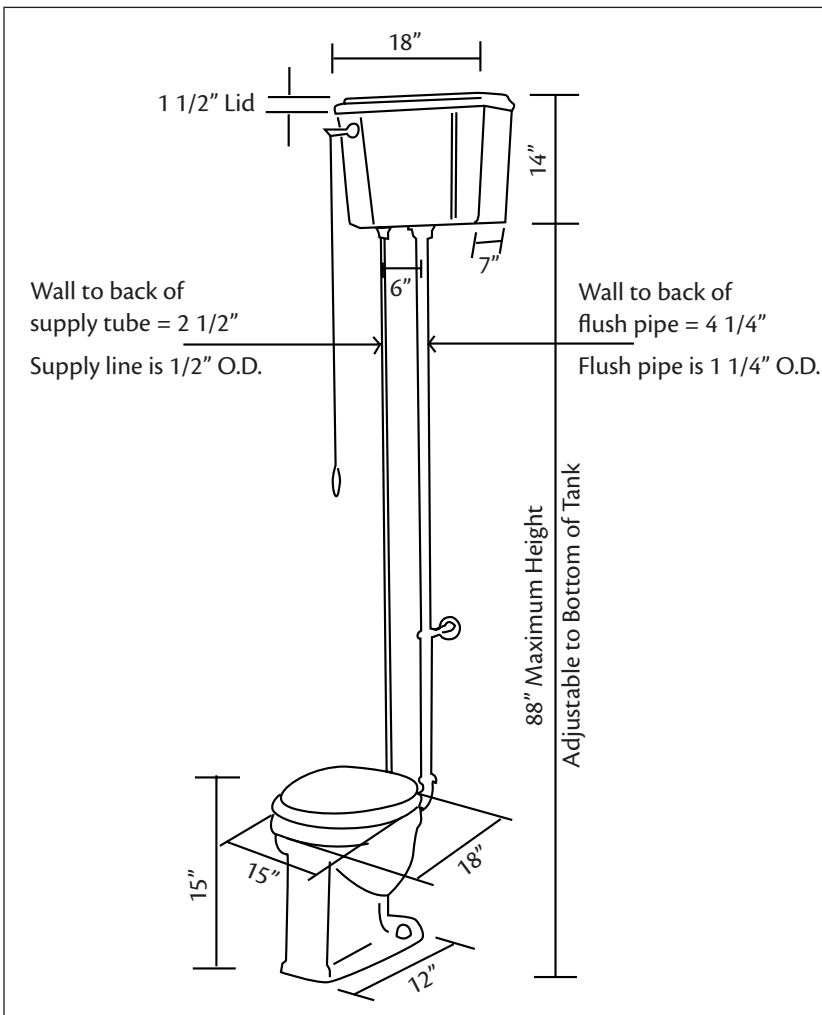

158 HIGH TANK Water - Round Front

1.6 Gallon / 6 Litre

Cheviot Products' High Tank toilet recalls the charm of days gone by. Each toilet is finely crafted of vitreous china for outstanding beauty and practicality. Fired onto each toilet is a fine glaze of powdered glass to ensure a lifetime of durability, ease of cleaning, and resistance to bacteria and other microbes.

Colours: White Bowl and Tank

Toilet Trim Options: Chrome Plated, Brushed Nickel Plated, Polished Brass

Note: Rough-in dimensions may vary +/- 1/2" and are subject to change. No responsibility is assumed by Cheviot Products Inc. One Year Limited Warranty against manufacturer's defects.