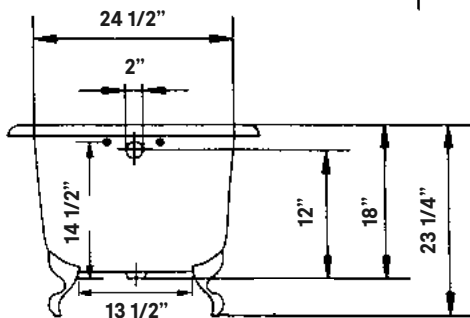

## Traditional Cast Iron Bath

**#2092 | 54" L x 30" W x 24" H**  
230lbs, 46 Gallons

Cheviot Products' cast iron bathtubs are hand-made in Europe with the finest materials. Fired with a thick coating of AA grade titanium-based enamel for unparalleled hardness and non-porosity, the extremely durable surface is easy to clean and resistant to stains, bacteria and other microbes. Cast iron also keeps your bath warm for the longest possible time.

**Rim Configuration**  
3 3/8" c.c. Holes in  
Wall of Tub

**Colours**  
White Interior & Exterior  
White Interior & Custom  
Colour Exterior

**Feet**  
Available in Brass, Chrome,  
Brushed Nickel, Polished Nickel,  
Antique Bronze and White

**Note**  
Rough-in dimensions may vary +/-  
1/2" and are subject to change.  
No responsibility is assumed by  
Cheviot Products Inc.  
One Year Limited  
Warranty against  
manufacturer's defects.