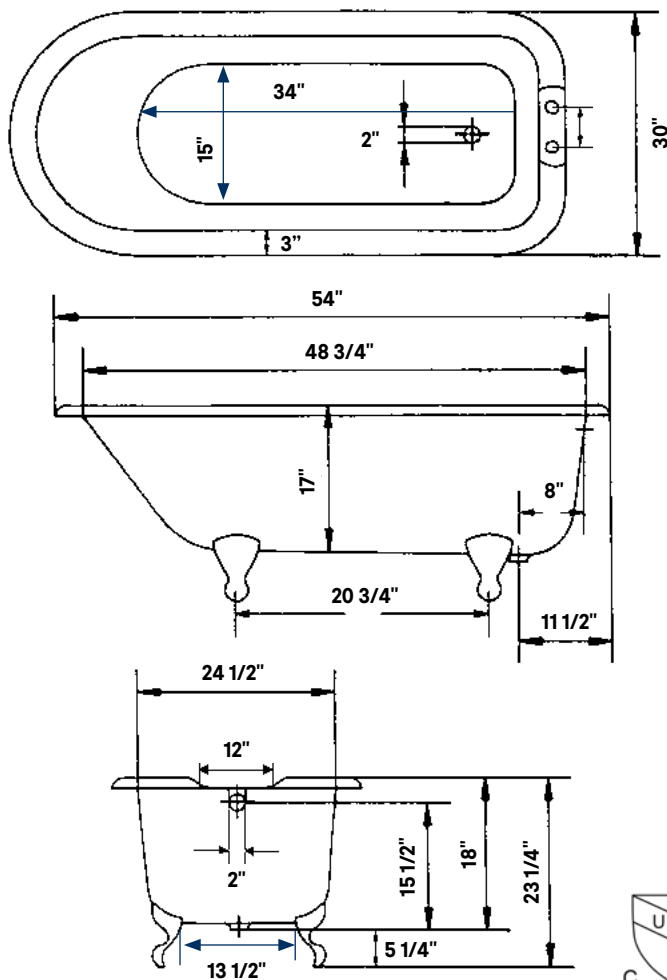

#2107 Shown

Traditional Cast Iron Bath

#2093 | 54" L x 30" W x 24" H
230 lbs, 46 Gallons

Cheviot Products' cast iron bathtubs are hand-made in Europe with the finest materials. Fired with a thick coating of AA grade titanium-based enamel for unparalleled hardness and non-porosity, the extremely durable surface is easy to clean and resistant to stains, bacteria and other microbes. Cast iron also keeps your bath warm for the longest possible time.

Rim Configuration

Flat Area for Faucet Holes.
Please specify c.c. measurement

Colours

White Interior & Exterior
White Interior & Custom
Colour Exterior

Feet

Available in Brass, Chrome,
Brushed Nickel, Polished Nickel,
Antique Bronze and White

Note

Rough-in dimensions may vary +/-
1/2" and are subject to change.
No responsibility is assumed by
Cheviot Products Inc.
One Year Limited
Warranty against
manufacturer's defects.

Related Products

#5127 Tub Filler
with Hand Shower