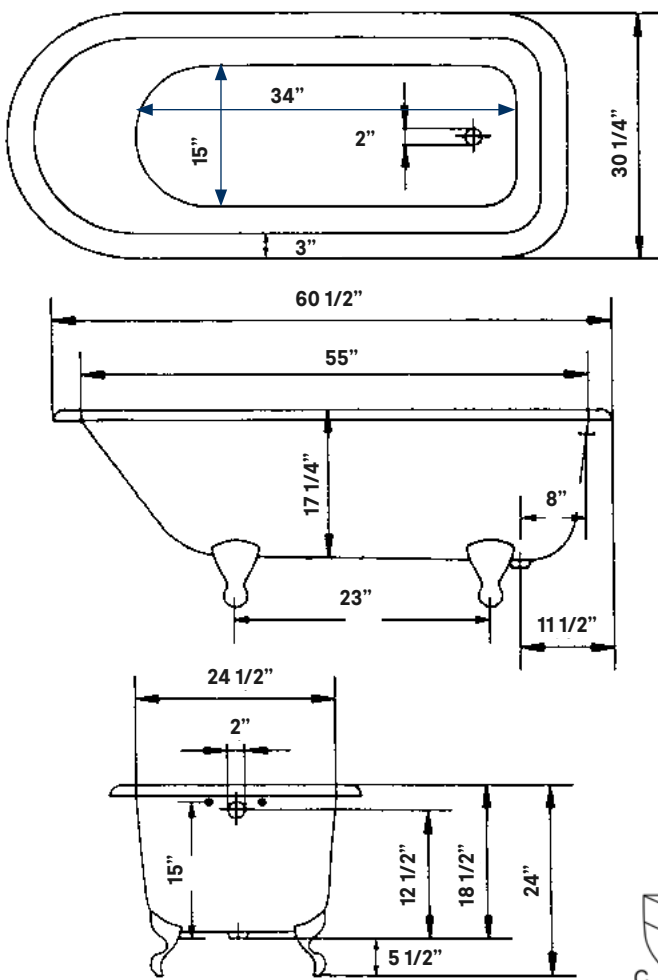

#2107 Shown

Traditional Cast Iron Bath

#2100 | 61"L x 30"W x 24"H
275lbs, 53 Gallons

Cheviot Products' cast iron bathtubs are hand-made in Europe with the finest materials. Fired with a thick coating of AA grade titanium-based enamel for unparalleled hardness and non-porosity, the extremely durable surface is easy to clean and resistant to stains, bacteria and other microbes. Cast iron also keeps your bath warm for the longest possible time.

Rim Configuration
3 3/8" c.c. Holes in
Wall of Tub

Colours
White Interior & Exterior
White Interior & Custom
Colour Exterior

Feet
Available in Brass, Chrome,
Brushed Nickel, Polished Nickel,
Antique Bronze and White

Note
Rough-in dimensions may vary +/-
1/2" and are subject to change.
No responsibility is assumed by
Cheviot Products Inc.
One Year Limited
Warranty against
manufacturer's defects.

Related Products

#3107 Tub Filler with
Hand Shower

#3100 Tub Filler

#35576 Offset
Water Supply Lines

#2222 Waste &
Overflow