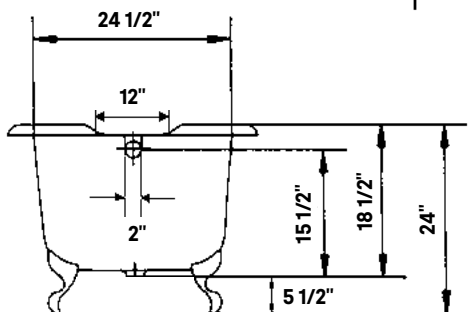

#2107 Shown

Traditional Cast Iron Bath

#2105 | 61"L x 30"W x 24"H
275 lbs, 53 Gallons

Cheviot Products' cast iron bathtubs are hand-made in Europe with the finest materials. Fired with a thick coating of AA grade titanium-based enamel for unparalleled hardness and non-porosity, the extremely durable surface is easy to clean and resistant to stains, bacteria and other microbes. Cast iron also keeps your bath warm for the longest possible time.

Rim Configuration

Flat Area for Faucet Holes.
Please specify c.c. measurement

Colours

White Interior & Exterior
White Interior & Custom
Colour Exterior

Feet

Available in Brass, Chrome,
Brushed Nickel, Polished Nickel,
Antique Bronze and White

Note

Rough-in dimensions may vary +/-
1/2" and are subject to change.
No responsibility is assumed by
Cheviot Products Inc.
One Year Limited
Warranty against
manufacturer's defects.

Related Products

#5127 Tub Filler
with Hand Shower