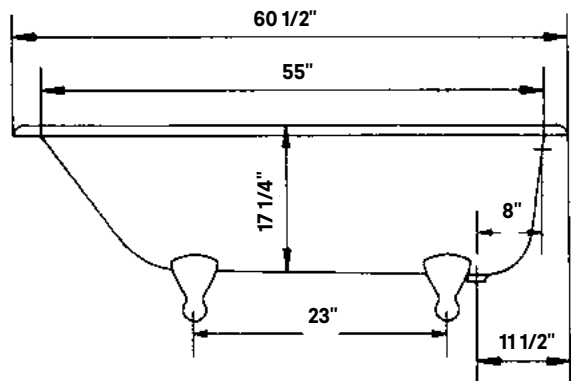

#2107 Shown

Traditional Cast Iron Bath

#2105 | 61"L x 30"W x 24"H
275 lbs, 53 Gallons

Cheviot Products' cast iron bathtubs are hand-made in Europe with the finest materials. Fired with a thick coating of AA grade titanium-based enamel for unparalleled hardness and non-porosity, the extremely durable surface is easy to clean and resistant to stains, bacteria and other microbes. Cast iron also keeps your bath warm for the longest possible time.

Rim Configuration

Flat Area for Faucet Holes.
Please specify c.c. measurement

Colours

White Interior & Exterior
White Interior & Custom
Colour Exterior

Feet

Available in Brass, Chrome,
Brushed Nickel, Polished Nickel,
Antique Bronze and White

Note

Rough-in dimensions may vary +/-
1/2" and are subject to change.
No responsibility is assumed by
Cheviot Products Inc.
One Year Limited
Warranty against
manufacturer's defects.

Related Products

#5127 Tub Filler
with Hand Shower