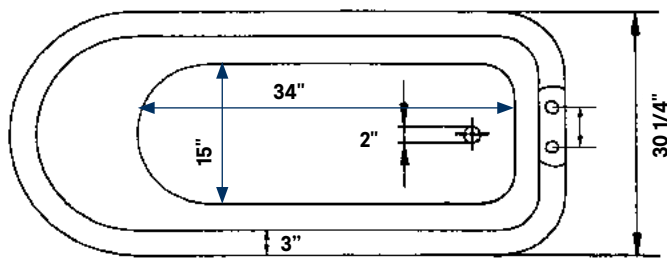

#2107 Shown

Traditional Cast Iron Bath

#2105 | 61"L x 30"W x 24"H
275 lbs, 53 Gallons

Cheviot Products' cast iron bathtubs are hand-made in Europe with the finest materials. Fired with a thick coating of AA grade titanium-based enamel for unparalleled hardness and non-porosity, the extremely durable surface is easy to clean and resistant to stains, bacteria and other microbes. Cast iron also keeps your bath warm for the longest possible time.

Rim Configuration

Flat Area for Faucet Holes.
Please specify c.c. measurement

Colours

White Interior & Exterior
White Interior & Custom
Colour Exterior

Feet

Available in Brass, Chrome,
Brushed Nickel, Polished Nickel,
Antique Bronze and White

Note

Rough-in dimensions may vary +/-
1/2" and are subject to change.
No responsibility is assumed by
Cheviot Products Inc.
One Year Limited
Warranty against
manufacturer's defects.

Related Products

#5127 Tub Filler
with Hand Shower