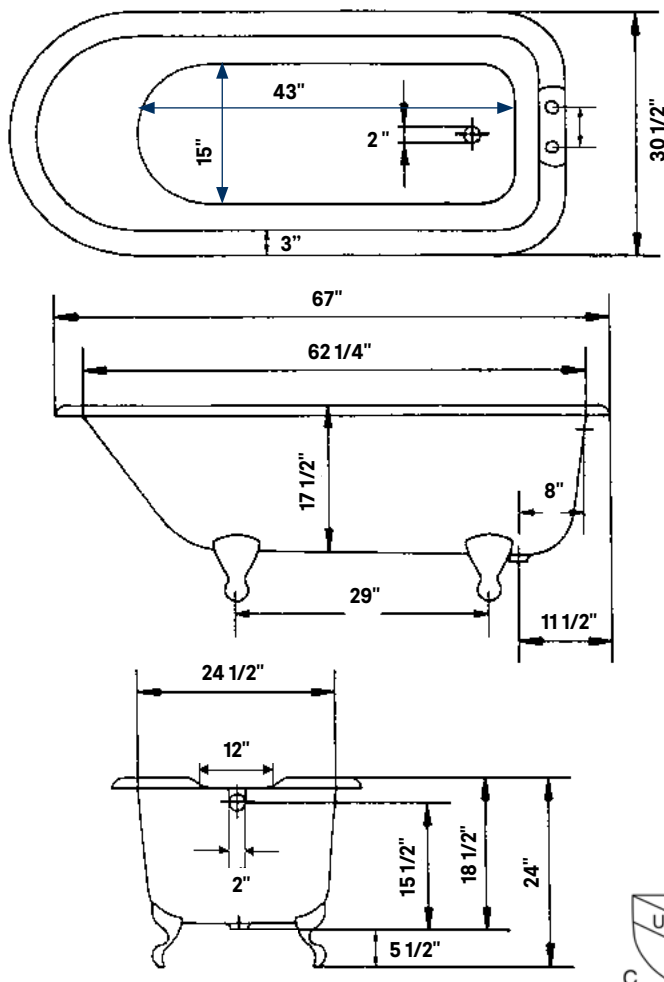

#2107 Shown

Traditional Cast Iron Bath

#2107 | 68" L x 30" W x 24" H
310 lbs, 59.5 Gallons

Cheviot Products' cast iron bathtubs are hand-made in Europe with the finest materials. Fired with a thick coating of AA grade titanium-based enamel for unparalleled hardness and non-porosity, the extremely durable surface is easy to clean and resistant to stains, bacteria and other microbes. Cast iron also keeps your bath warm for the longest possible time.

Rim Configuration

Flat Area for Faucet Holes.
Please specify c.c. measurement

Colours

White Interior & Exterior
White Interior & Custom
Colour Exterior

Feet

Available in Brass, Chrome,
Brushed Nickel, Polished Nickel,
Antique Bronze and White

Note

Rough-in dimensions may vary +/-
1/2" and are subject to change.
No responsibility is assumed by
Cheviot Products Inc.
One Year Limited
Warranty against
manufacturer's defects.

Related Products

#5127 Tub Filler
with Hand Shower