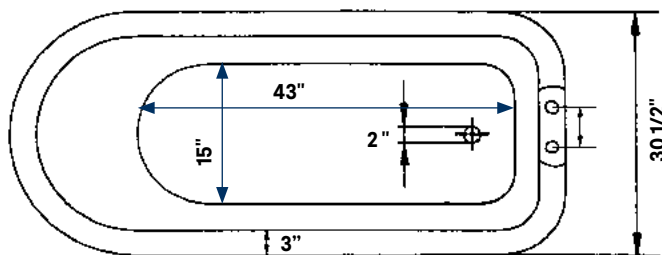

#2107 Shown

Traditional Cast Iron Bath

#2107 | 68" L x 30" W x 24" H
310 lbs, 59.5 Gallons

Cheviot Products' cast iron bathtubs are hand-made in Europe with the finest materials. Fired with a thick coating of AA grade titanium-based enamel for unparalleled hardness and non-porosity, the extremely durable surface is easy to clean and resistant to stains, bacteria and other microbes. Cast iron also keeps your bath warm for the longest possible time.

Rim Configuration

Flat Area for Faucet Holes.
Please specify c.c. measurement

Colours

White Interior & Exterior
White Interior & Custom
Colour Exterior

Feet

Available in Brass, Chrome,
Brushed Nickel, Polished Nickel,
Antique Bronze and White

Note

Rough-in dimensions may vary +/-
1/2" and are subject to change.
No responsibility is assumed by
Cheviot Products Inc.
One Year Limited
Warranty against
manufacturer's defects.

Related Products

#5127 Tub Filler
with Hand Shower