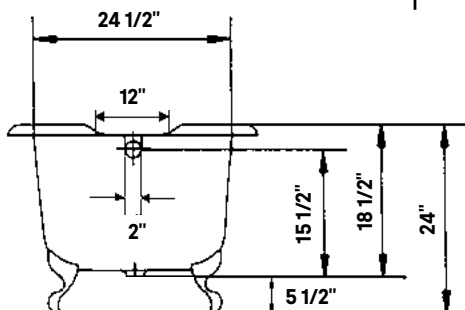

#2107 Shown

Traditional Cast Iron Bath

#2107 | 68" L x 30" W x 24" H
310 lbs, 59.5 Gallons

Cheviot Products' cast iron bathtubs are hand-made in Europe with the finest materials. Fired with a thick coating of AA grade titanium-based enamel for unparalleled hardness and non-porosity, the extremely durable surface is easy to clean and resistant to stains, bacteria and other microbes. Cast iron also keeps your bath warm for the longest possible time.

Rim Configuration

Flat Area for Faucet Holes.
Please specify c.c. measurement

Colours

White Interior & Exterior
White Interior & Custom
Colour Exterior

Feet

Available in Brass, Chrome,
Brushed Nickel, Polished Nickel,
Antique Bronze and White

Note

Rough-in dimensions may vary +/-
1/2" and are subject to change.
No responsibility is assumed by
Cheviot Products Inc.
One Year Limited
Warranty against
manufacturer's defects.

Related Products

#5127 Tub Filler
with Hand Shower