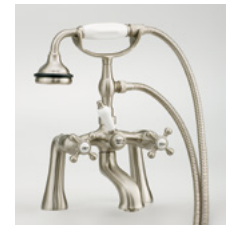

#2107 Shown

Traditional Cast Iron Bath

#2107 | 68" L x 30" W x 24" H
310 lbs, 59.5 Gallons

Cheviot Products' cast iron bathtubs are hand-made in Europe with the finest materials. Fired with a thick coating of AA grade titanium-based enamel for unparalleled hardness and non-porosity, the extremely durable surface is easy to clean and resistant to stains, bacteria and other microbes. Cast iron also keeps your bath warm for the longest possible time.

Rim Configuration

Flat Area for Faucet Holes.
Please specify c.c. measurement

Colours

White Interior & Exterior
White Interior & Custom
Colour Exterior

Feet

Available in Brass, Chrome,
Brushed Nickel, Polished Nickel,
Antique Bronze and White

Note

Rough-in dimensions may vary +/-
1/2" and are subject to change.
No responsibility is assumed by
Cheviot Products Inc.
One Year Limited
Warranty against
manufacturer's defects.

Related Products

#5127 Tub Filler
with Hand Shower

#5106 Tub Filler
with Hand Shower

#3411 Water
Supply Lines

#2222 Waste &
Overflow