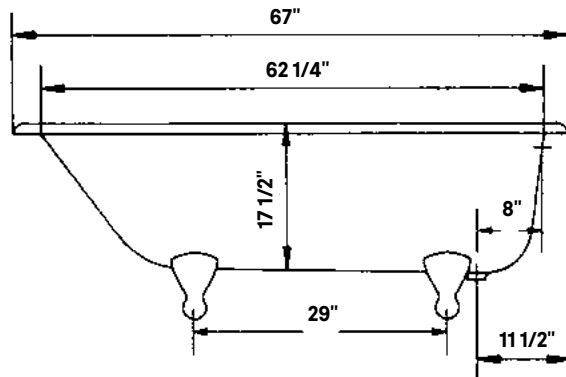

#2107 Shown

Traditional Cast Iron Bath

#2107 | 68" L x 30" W x 24" H
310 lbs, 59.5 Gallons

Cheviot Products' cast iron bathtubs are hand-made in Europe with the finest materials. Fired with a thick coating of AA grade titanium-based enamel for unparalleled hardness and non-porosity, the extremely durable surface is easy to clean and resistant to stains, bacteria and other microbes. Cast iron also keeps your bath warm for the longest possible time.

Rim Configuration

Flat Area for Faucet Holes.
Please specify c.c. measurement

Colours

White Interior & Exterior
White Interior & Custom
Colour Exterior

Feet

Available in Brass, Chrome,
Brushed Nickel, Polished Nickel,
Antique Bronze and White

Note

Rough-in dimensions may vary +/-
1/2" and are subject to change.
No responsibility is assumed by
Cheviot Products Inc.
One Year Limited
Warranty against
manufacturer's defects.

Related Products

#5127 Tub Filler
with Hand Shower