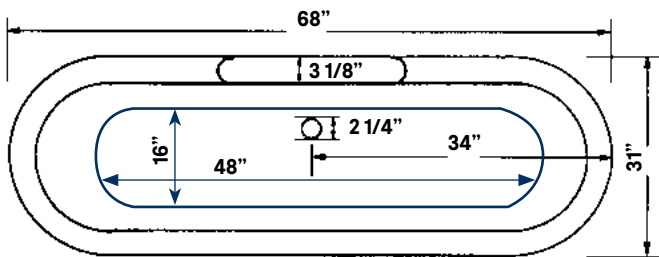

#2111 Shown

Regal Cast Iron Bath

#2110 | 68"L x 31"W x 24"H
305 lbs, 50 gallons

Cheviot Products' cast iron bathtubs are hand-made in Europe with the finest materials. Fired with a thick coating of AA grade titanium-based enamel for unparalleled hardness and non-porosity, the extremely durable surface is easy to clean and resistant to stains, bacteria and other microbes. Cast iron also keeps your bath warm for the longest possible time.

Rim Configuration
Flat Area on Rim

Colours
White or Biscuit Interior with Matching or Custom Colour Exterior

Feet
Available in Brass, Chrome, Brushed Nickel, Polished Nickel, Antique Bronze and White

Note
Rough-in dimensions may vary +/- 1/2" and are subject to change. No responsibility is assumed by Cheviot Products Inc. One Year Limited Warranty against manufacturer's defects.

*8" C.C. waste/overflow to drain
Top center of overflow to floor 19 1/2"

Related Products

#5127 Tub Filler
with Hand Shower

#5106 Tub Filler
with Hand Shower

#3411 Water
Supply Lines

#2222 Waste &
Overflow