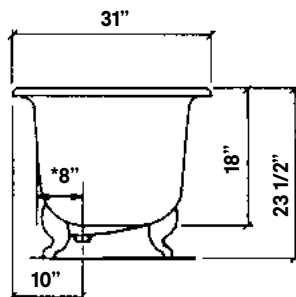

#2111 Shown

Regal Cast Iron Bath

#2110 | 68"L x 31"W x 24"H
305 lbs, 50 gallons

Cheviot Products' cast iron bathtubs are hand-made in Europe with the finest materials. Fired with a thick coating of AA grade titanium-based enamel for unparalleled hardness and non-porosity, the extremely durable surface is easy to clean and resistant to stains, bacteria and other microbes. Cast iron also keeps your bath warm for the longest possible time.

Rim Configuration
Flat Area on Rim

Colours
White or Biscuit Interior with Matching or Custom Colour Exterior

Feet
Available in Brass, Chrome, Brushed Nickel, Polished Nickel, Antique Bronze and White

Note
Rough-in dimensions may vary +/- 1/2" and are subject to change. No responsibility is assumed by Cheviot Products Inc. One Year Limited Warranty against manufacturer's defects.

*8" C.C. waste/overflow to drain
Top center of overflow to floor 19 1/2"

Related Products

#5127 Tub Filler
with Hand Shower

#5106 Tub Filler
with Hand Shower

#3411 Water
Supply Lines

#2222 Waste &
Overflow