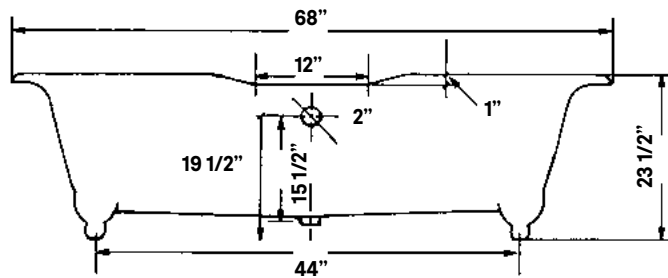

#2111 Shown

Regal Cast Iron Bath

#2110 | 68"L x 31"W x 24"H
305 lbs, 50 gallons

Cheviot Products' cast iron bathtubs are hand-made in Europe with the finest materials. Fired with a thick coating of AA grade titanium-based enamel for unparalleled hardness and non-porosity, the extremely durable surface is easy to clean and resistant to stains, bacteria and other microbes. Cast iron also keeps your bath warm for the longest possible time.

Rim Configuration
Flat Area on Rim

Colours
White or Biscuit Interior with Matching or Custom Colour Exterior

Feet
Available in Brass, Chrome, Brushed Nickel, Polished Nickel, Antique Bronze and White

Note
Rough-in dimensions may vary +/- 1/2" and are subject to change. No responsibility is assumed by Cheviot Products Inc. One Year Limited Warranty against manufacturer's defects.

*8" C.C. waste/overflow to drain
Top center of overflow to floor 19 1/2"

Related Products

#5127 Tub Filler
with Hand Shower

#5106 Tub Filler
with Hand Shower

#3411 Water
Supply Lines

#2222 Waste &
Overflow