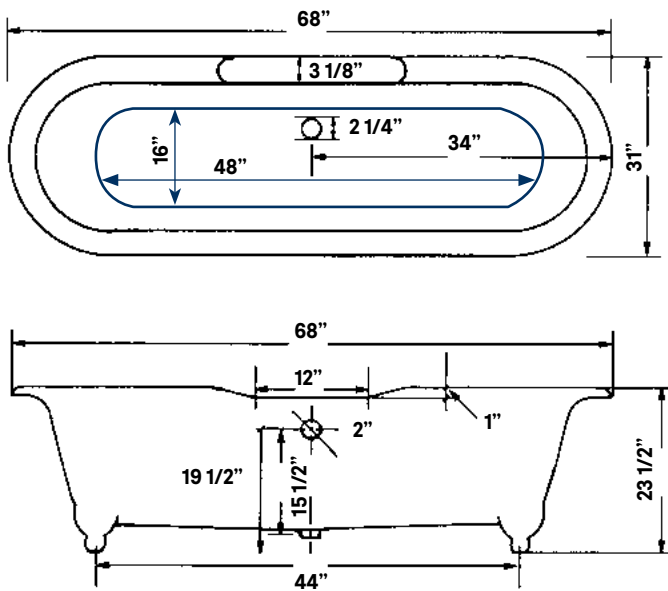

Regal Cast Iron Bath

#2111 | 68" L x 31" W x 24" H
305 lbs, 50 gallons

Cheviot Products' cast iron bathtubs are hand-made in Europe with the finest materials. Fired with a thick coating of AA grade titanium-based enamel for unparalleled hardness and non-porosity, the extremely durable surface is easy to clean and resistant to stains, bacteria and other microbes. Cast iron also keeps your bath warm for the longest possible time.

Note
Rough-in dimensions may vary +/- 1/2" and are subject to change. No responsibility is assumed by Cheviot Products Inc. One Year Limited Warranty against manufacturer's defects.

*8" C.C. waste/overflow to drain
Top center of overflow to floor 19 1/2"