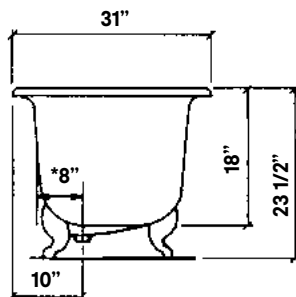

Regal Cast Iron Bath

#2111 | 68" L x 31" W x 24" H
305 lbs, 50 gallons

Cheviot Products' cast iron bathtubs are hand-made in Europe with the finest materials. Fired with a thick coating of AA grade titanium-based enamel for unparalleled hardness and non-porosity, the extremely durable surface is easy to clean and resistant to stains, bacteria and other microbes. Cast iron also keeps your bath warm for the longest possible time.

Note
Rough-in dimensions may vary +/- 1/2" and are subject to change. No responsibility is assumed by Cheviot Products Inc. One Year Limited Warranty against manufacturer's defects.

*8" C.C. waste/overflow to drain
Top center of overflow to floor 19 1/2"