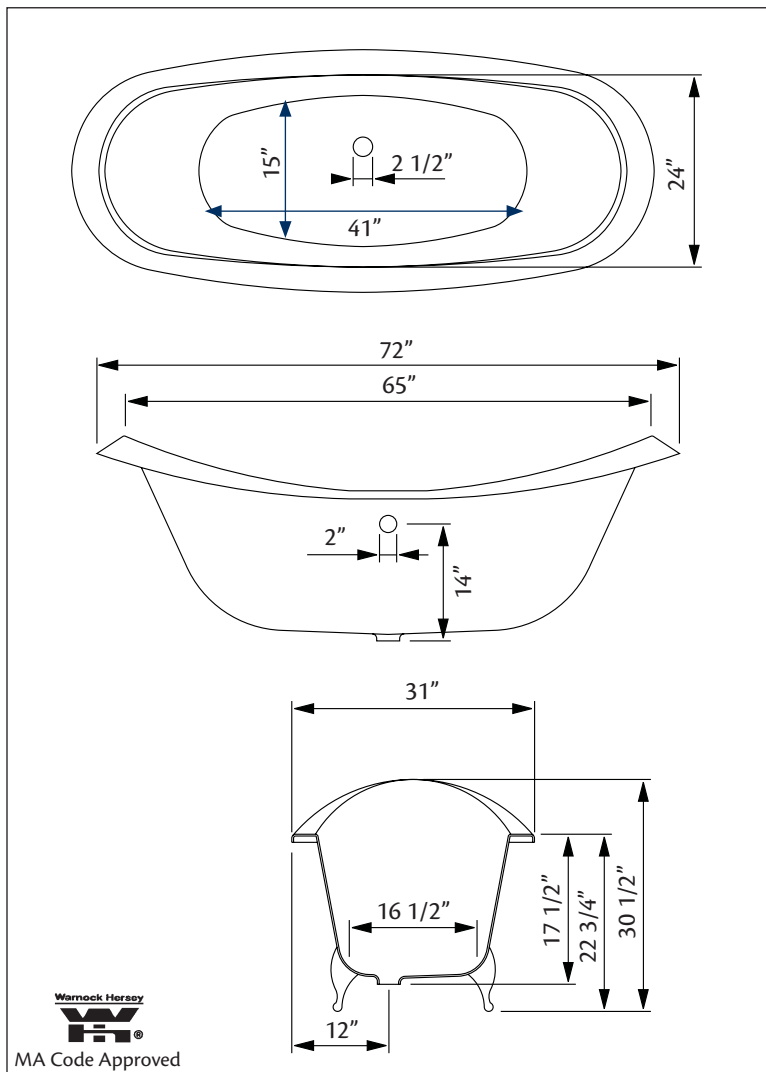

72" x 31" Wide x 30 1/4" Tall, 335 lbs, 51.5 gallons
Colours: White or Biscuit Interior with Matching or Custom Colour Exterior

Feet: Brass Plated, Brushed Nickel, Chrome Plated, Polished Nickel, White Coated, Antique Bronze

Related Products:

5115LEV Tub Filler With Hand Shower

3970 Heavy Duty Water Supply Lines

5127 Tub Filler With Hand Shower

3411 Water Supply Lines

Note: Rough-in dimensions may vary +/- 1/2" and are subject to change. No responsibility is assumed by Cheviot Products Inc. One Year Limited Warranty against manufacturer's defects.