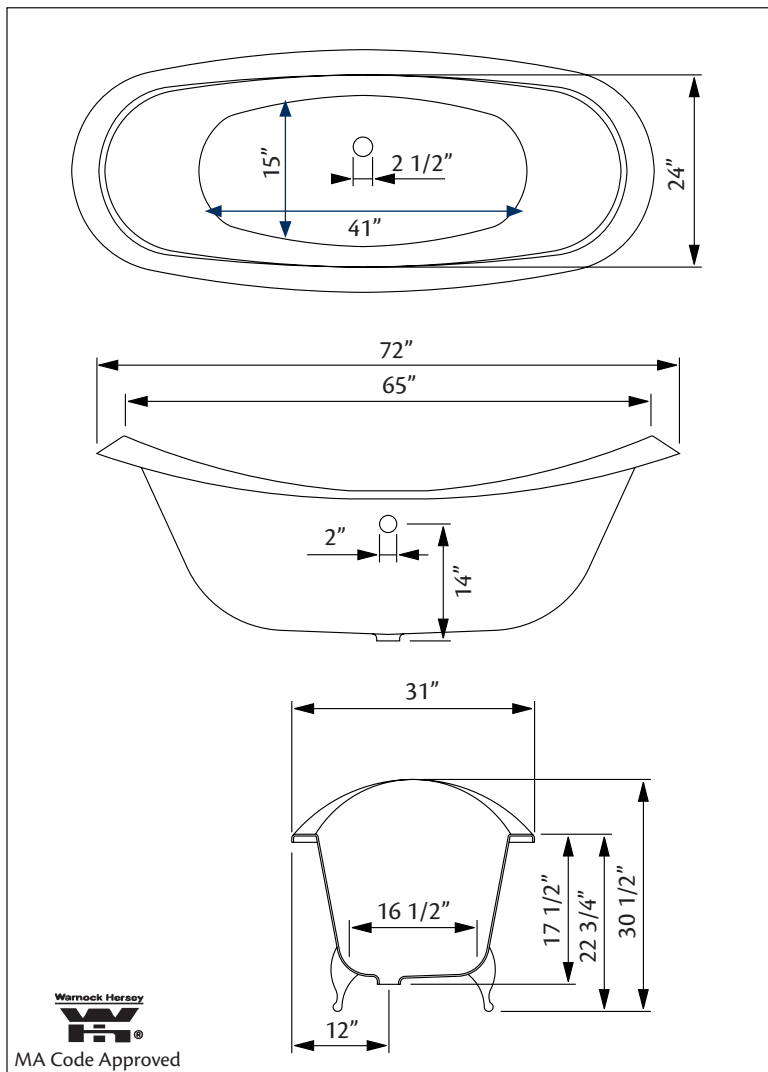

2114 REGENCY Footed Bath with lion feet

Cheviot Products' cast iron bathtubs are handmade in Europe with the finest materials. Fired with a thick coating of AA grade titanium-based enamel for unparalleled hardness and non-porosity, the extremely durable surface is easy to clean and resistant to stains, bacteria, and other microbes. Cast iron also keeps your bath warm for the longest possible time.

72" x 31" Wide x 30 1/4" Tall, 335 lbs, 51.5 gallons
Colours: White or Biscuit Interior with Matching or Custom Colour Exterior

Feet: Brass Plated, Brushed Nickel, Chrome Plated, Polished Nickel, White Coated, Antique Bronze

Related Products:

5115LEV Tub Filler With Hand Shower

3970 Heavy Duty Water Supply Lines

5127 Tub Filler With Hand Shower

3411 Water Supply Lines

Note: Rough-in dimensions may vary +/- 1/2" and are subject to change. No responsibility is assumed by Cheviot Products Inc. One Year Limited Warranty against manufacturer's defects.