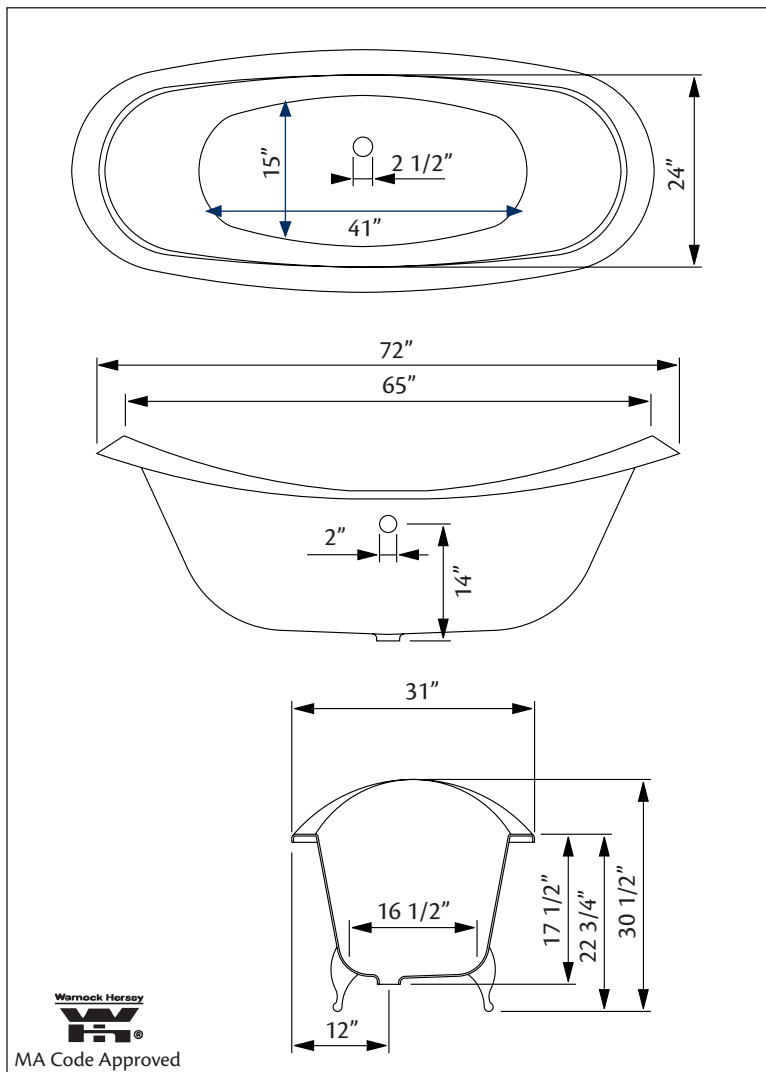

2114 REGENCY Footed Bath with lion feet

Cheviot Products' cast iron bathtubs are handmade in Europe with the finest materials. Fired with a thick coating of AA grade titanium-based enamel for unparalleled hardness and non-porosity, the extremely durable surface is easy to clean and resistant to stains, bacteria, and other microbes. Cast iron also keeps your bath warm for the longest possible time.

72" x 31" Wide x 30 1/4" Tall, 335 lbs, 51.5 gallons
Colours: White or Biscuit Interior with Matching or Custom Colour Exterior

Feet: Brass Plated, Brushed Nickel, Chrome Plated, Polished Nickel, White Coated, Antique Bronze

Related Products:

5115LEV Tub Filler With Hand Shower

3970 Heavy Duty Water Supply Lines

5127 Tub Filler With Hand Shower

3411 Water Supply Lines

Note: Rough-in dimensions may vary +/- 1/2" and are subject to change. No responsibility is assumed by Cheviot Products Inc. One Year Limited Warranty against manufacturer's defects.