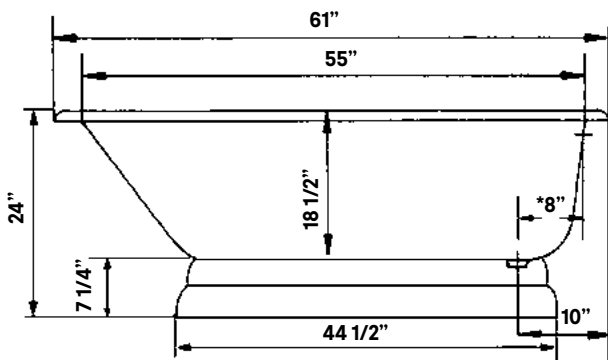

#2116 Shown

Traditional Cast Iron Bath With Pedestal Base

#2118 | 61" L x 30" W x 24" H
345 lbs, 53 gallons

Cheviot Products' cast iron bathtubs are hand-made in Europe with the finest materials. Fired with a thick coating of AA grade titanium-based enamel for unparalleled hardness and non-porosity, the extremely durable surface is easy to clean and resistant to stains, bacteria and other microbes. Cast iron also keeps your bath warm for the longest possible time.

Rim Configuration
Continuous Rolled Rim

Colours
White, Custom Colour Exterior

Note
Rough-in dimensions may vary +/- 1/2" and are subject to change. No responsibility is assumed by Cheviot Products Inc. One Year Limited Warranty against manufacturer's defects.

*8" C.C. waste/overflow to drain

Top center of overflow to floor 20 1/2"

Related Products

#5115LEV Tub Filler
with Hand Shower

#5100 Tub Filler
with Hand Shower

#3970 Heavy Duty
Water Supply Lines

#2222 Waste &
Overflow