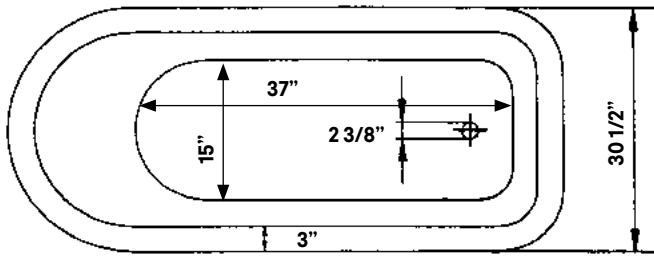

#2116 Shown

Traditional Cast Iron Bath With Pedestal Base

#2118 | 61" L x 30" W x 24" H
345 lbs, 53 gallons

Cheviot Products' cast iron bathtubs are hand-made in Europe with the finest materials. Fired with a thick coating of AA grade titanium-based enamel for unparalleled hardness and non-porosity, the extremely durable surface is easy to clean and resistant to stains, bacteria and other microbes. Cast iron also keeps your bath warm for the longest possible time.

Rim Configuration
Continuous Rolled Rim

Colours
White, Custom Colour Exterior

Note
Rough-in dimensions may vary +/- 1/2" and are subject to change. No responsibility is assumed by Cheviot Products Inc. One Year Limited Warranty against manufacturer's defects.

*8" C.C. waste/overflow to drain

Top center of overflow to floor 20 1/2"

Related Products

#5115LEV Tub Filler
with Hand Shower

#5100 Tub Filler
with Hand Shower

#3970 Heavy Duty
Water Supply Lines

#2222 Waste &
Overflow