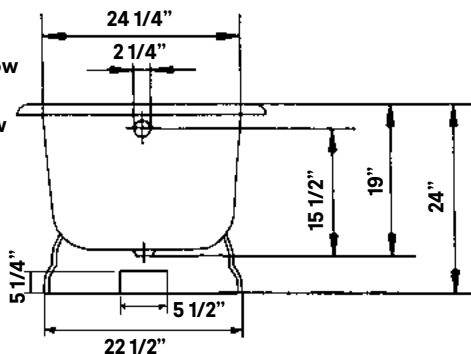

#2116 Shown

Traditional Cast Iron Bath With Pedestal Base

#2118 | 61" L x 30" W x 24" H
345 lbs, 53 gallons

Cheviot Products' cast iron bathtubs are hand-made in Europe with the finest materials. Fired with a thick coating of AA grade titanium-based enamel for unparalleled hardness and non-porosity, the extremely durable surface is easy to clean and resistant to stains, bacteria and other microbes. Cast iron also keeps your bath warm for the longest possible time.

Rim Configuration
Continuous Rolled Rim

Colours
White, Custom Colour Exterior

Note
Rough-in dimensions may vary +/- 1/2" and are subject to change. No responsibility is assumed by Cheviot Products Inc. One Year Limited Warranty against manufacturer's defects.

*8" C.C. waste/overflow to drain

Top center of overflow to floor 20 1/2"

Related Products

#5115LEV Tub Filler
with Hand Shower

#5100 Tub Filler
with Hand Shower

#3970 Heavy Duty
Water Supply Lines

#2222 Waste &
Overflow