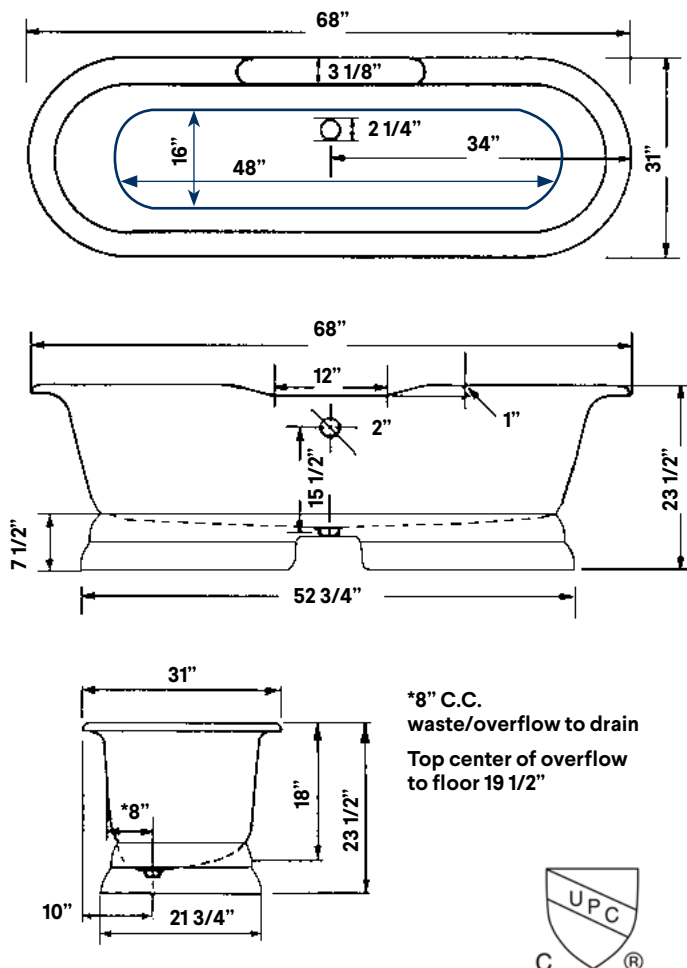

Regal Cast Iron Bath With Pedestal Base

#2120 | 68"L x 31"W x 24"H
370 lbs, 50 gallons

Cheviot Products' cast iron bathtubs are hand-made in Europe with the finest materials. Fired with a thick coating of AA grade titanium-based enamel for unparalleled hardness and non-porosity, the extremely durable surface is easy to clean and resistant to stains, bacteria and other microbes. Cast iron also keeps your bath warm for the longest possible time.

Rim Configuration
Flat Area on Rim

Colours
White or Biscuit Interior with
Matching or Custom Colour
Exterior

Note
Rough-in dimensions may vary +/-
1/2" and are subject to change.
No responsibility is assumed by
Cheviot Products Inc.
One Year Limited
Warranty against
manufacturer's defects.

Related Products

#5127 Tub Filler
with Hand Shower

#5106 Tub Filler
with Hand Shower

#3411 Water
Supply Lines

#2222 Waste &
Overflow