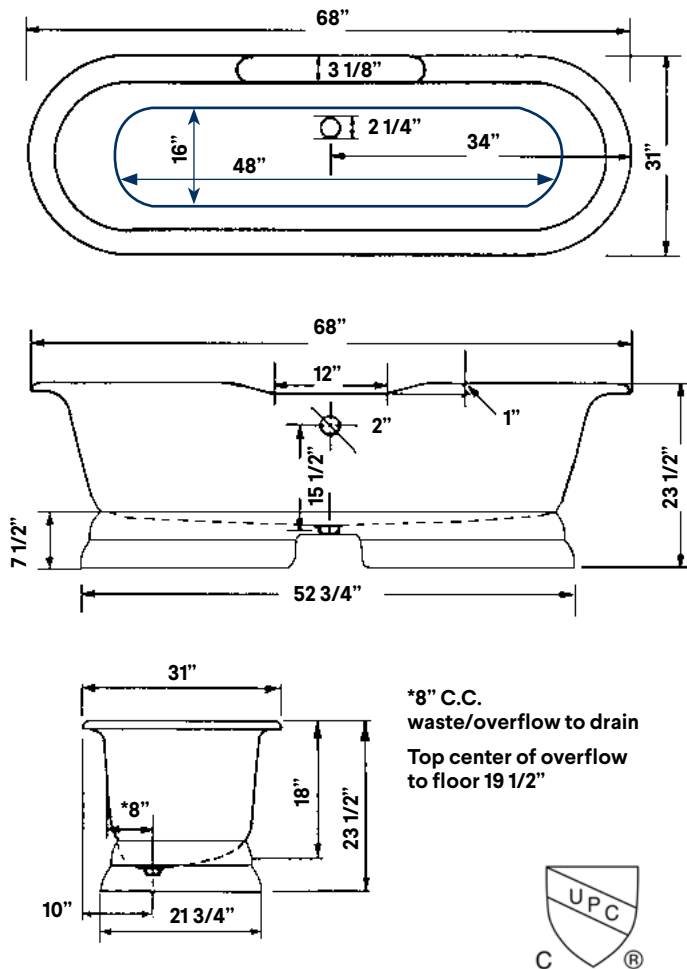

## Regal Cast Iron Bath With Pedestal Base

**#2120 | 68"L x 31"W x 24"H**  
370 lbs, 50 gallons

Cheviot Products' cast iron bathtubs are hand-made in Europe with the finest materials. Fired with a thick coating of AA grade titanium-based enamel for unparalleled hardness and non-porosity, the extremely durable surface is easy to clean and resistant to stains, bacteria and other microbes. Cast iron also keeps your bath warm for the longest possible time.

**Rim Configuration**  
Flat Area on Rim

**Colours**  
White or Biscuit Interior with  
Matching or Custom Colour  
Exterior

**Note**  
Rough-in dimensions may vary +/-  
1/2" and are subject to change.  
No responsibility is assumed by  
Cheviot Products Inc.  
One Year Limited  
Warranty against  
manufacturer's defects.

### Related Products

**#5127 Tub Filler**  
with Hand Shower

**#5106 Tub Filler**  
with Hand Shower

**#3411 Water**  
Supply Lines

**#2222 Waste &**  
Overflow