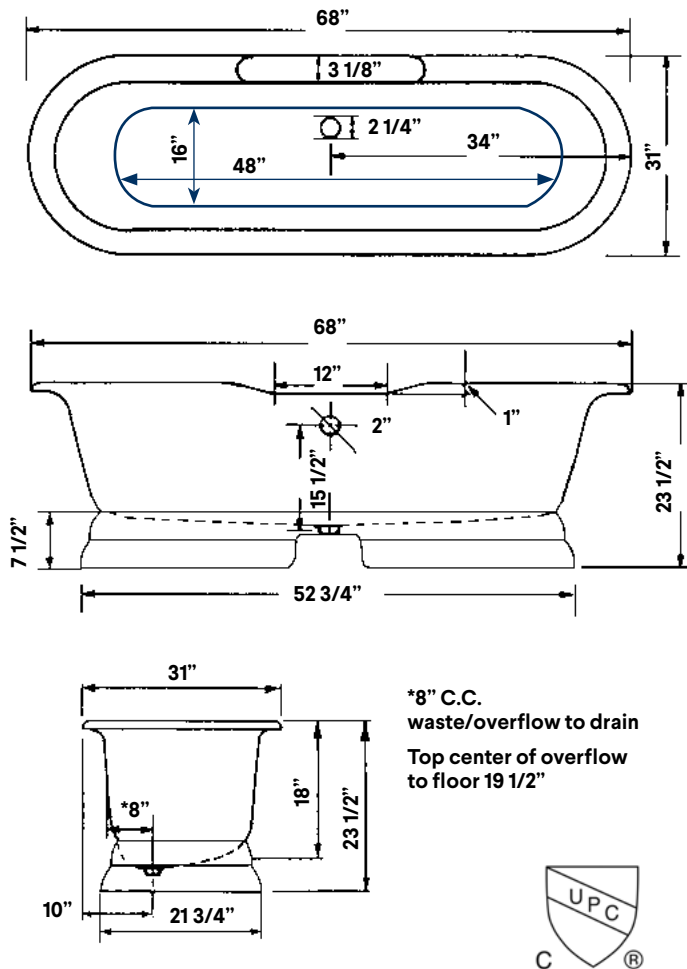

## Regal Cast Iron Bath With Pedestal Base

#2121 | 68" L x 31" W x 24" H  
370 lbs, 45 gallons

Cheviot Products' cast iron bathtubs are hand-made in Europe with the finest materials. Fired with a thick coating of AA grade titanium-based enamel for unparalleled hardness and non-porosity, the extremely durable surface is easy to clean and resistant to stains, bacteria and other microbes. Cast iron also keeps your bath warm for the longest possible time.

**Rim Configuration**  
Continuous Rolled Rim

**Colours**  
White or Biscuit Interior with  
Matching or Custom Colour  
Exterior

**Note**  
Rough-in dimensions may vary +/-  
1/2" and are subject to change.  
No responsibility is assumed by  
Cheviot Products Inc.  
One Year Limited  
Warranty against  
manufacturer's defects.