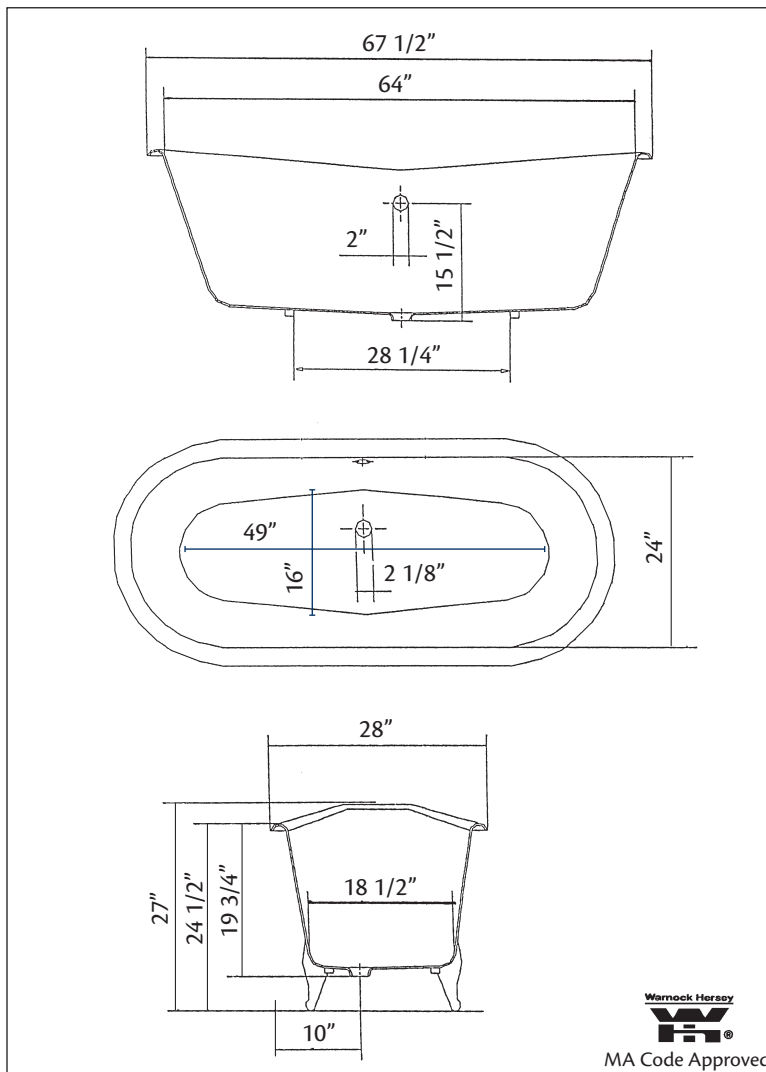

68" x 28" Wide x 27" Tall

290 lbs, 57 gallons, 215 litres

Colours: White, Custom Colour Exterior

Feet: Brass Plated, Brushed Nickel, Chrome Plated, Polished Nickel, White Coated, Antique Bronze

Related Products:

5115LEV Tub Filler With Hand Shower

5100 Tub Filler With Hand Shower

3970XL Heavy Duty Water Supply Lines

2222 Waste & Overflow

Note: Rough-in dimensions may vary +/- 1/2" and are subject to change. No responsibility is assumed by Cheviot Products Inc. One Year Limited Warranty against manufacturer's defects.