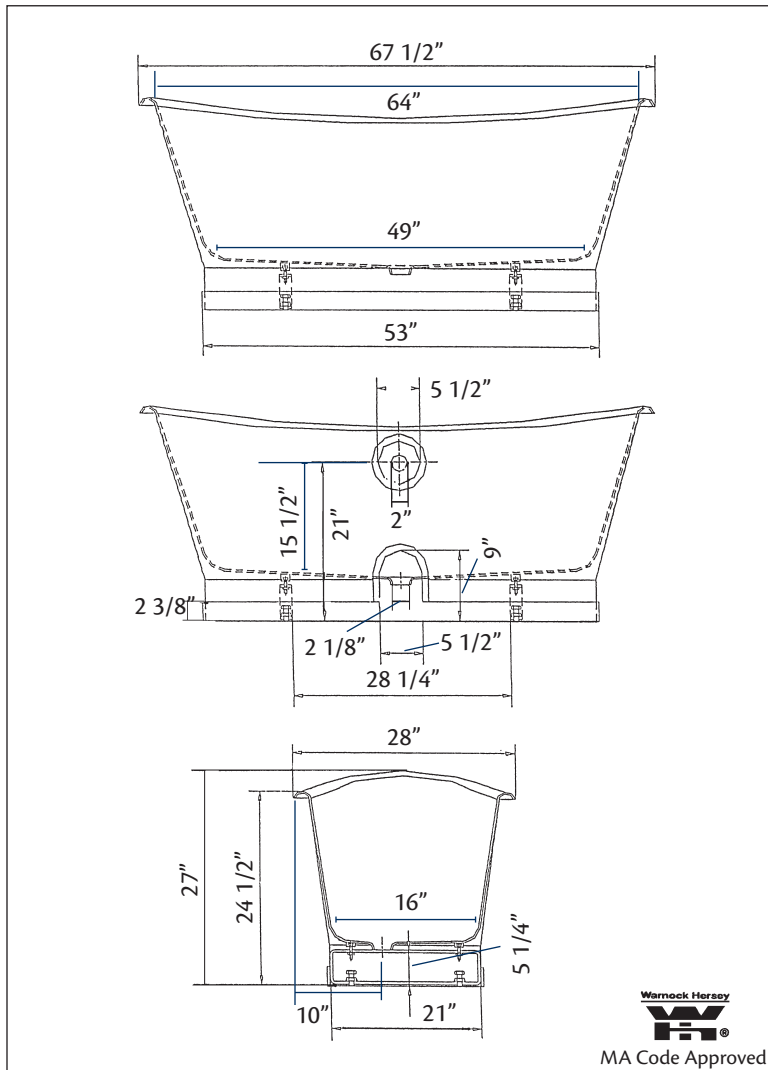

68" x 28" Wide x 27" Tall

425 lbs, 57 gallons, 215 litres

Colours: White, Custom Colour Exterior

Related Products:

7565 CONTEMPORARY
 Tub Filler, Hand Shower
 & Supply Lines

7550 CONTEMPORARY
 Free Standing Tub Filler

5115LEV Tub Filler
 With Hand Shower

3970XL Heavy Duty
 Water Supply Lines

Note: Rough-in dimensions may vary +/- 1/2" and are subject to change. No responsibility is assumed by Cheviot Products Inc. One Year Limited Warranty against manufacturer's defects.