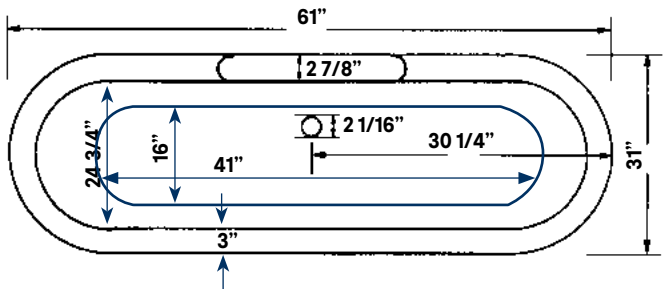

## Regal Cast Iron Bath

#2126 | 61"L x 31"W x 24"H  
280 lbs, 45 gallons

Cheviot Products' cast iron bathtubs are hand-made in Europe with the finest materials. Fired with a thick coating of AA grade titanium-based enamel for unparalleled hardness and non-porosity, the extremely durable surface is easy to clean and resistant to stains, bacteria and other microbes. Cast iron also keeps your bath warm for the longest possible time.

**Note**  
Rough-in dimensions may vary +/- 1/2" and are subject to change. No responsibility is assumed by Cheviot Products Inc. One Year Limited Warranty against manufacturer's defects.

\*8 1/2" C.C. waste/overflow to drain  
Top center of overflow to floor 19 1/4"