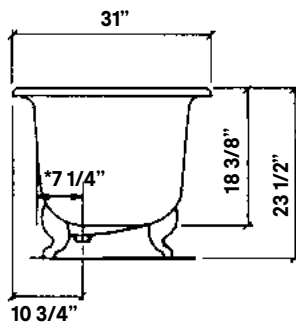

## Regal Cast Iron Bath

#2126 | 61"L x 31"W x 24"H  
280 lbs, 45 gallons

Cheviot Products' cast iron bathtubs are hand-made in Europe with the finest materials. Fired with a thick coating of AA grade titanium-based enamel for unparalleled hardness and non-porosity, the extremely durable surface is easy to clean and resistant to stains, bacteria and other microbes. Cast iron also keeps your bath warm for the longest possible time.

**Note**  
Rough-in dimensions may vary +/- 1/2" and are subject to change. No responsibility is assumed by Cheviot Products Inc. One Year Limited Warranty against manufacturer's defects.

\*8 1/2" C.C. waste/overflow to drain  
Top center of overflow to floor 19 1/4"