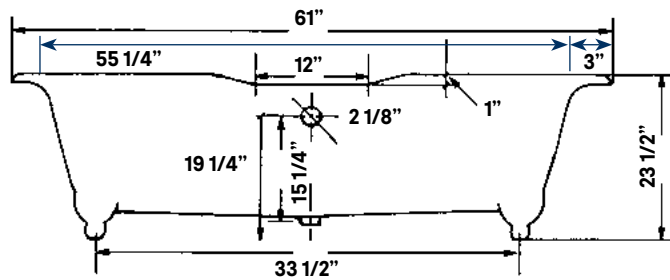

## Regal Cast Iron Bath

#2126 | 61"L x 31"W x 24"H  
280 lbs, 45 gallons

Cheviot Products' cast iron bathtubs are hand-made in Europe with the finest materials. Fired with a thick coating of AA grade titanium-based enamel for unparalleled hardness and non-porosity, the extremely durable surface is easy to clean and resistant to stains, bacteria and other microbes. Cast iron also keeps your bath warm for the longest possible time.

**Note**  
Rough-in dimensions may vary +/- 1/2" and are subject to change. No responsibility is assumed by Cheviot Products Inc. One Year Limited Warranty against manufacturer's defects.

\*8 1/2" C.C. waste/overflow to drain  
Top center of overflow to floor 19 1/4"