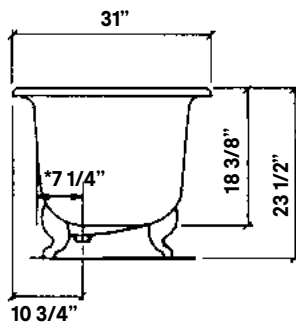

## Regal Cast Iron Bath

#2126 | 61"L x 31"W x 24"H  
280 lbs, 45 gallons

Cheviot Products' cast iron bathtubs are hand-made in Europe with the finest materials. Fired with a thick coating of AA grade titanium-based enamel for unparalleled hardness and non-porosity, the extremely durable surface is easy to clean and resistant to stains, bacteria and other microbes. Cast iron also keeps your bath warm for the longest possible time.

**Note**  
Rough-in dimensions may vary +/- 1/2" and are subject to change. No responsibility is assumed by Cheviot Products Inc. One Year Limited Warranty against manufacturer's defects.

\*8 1/2" C.C.  
waste/overflow to drain  
Top center of overflow  
to floor 19 1/4"