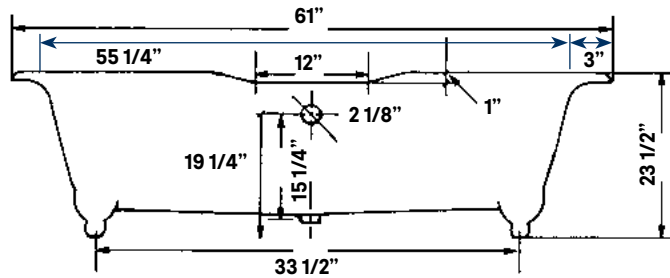

## Regal Cast Iron Bath

#2126 | 61"L x 31"W x 24"H  
280 lbs, 45 gallons

Cheviot Products' cast iron bathtubs are hand-made in Europe with the finest materials. Fired with a thick coating of AA grade titanium-based enamel for unparalleled hardness and non-porosity, the extremely durable surface is easy to clean and resistant to stains, bacteria and other microbes. Cast iron also keeps your bath warm for the longest possible time.

**Note**  
Rough-in dimensions may vary +/- 1/2" and are subject to change. No responsibility is assumed by Cheviot Products Inc. One Year Limited Warranty against manufacturer's defects.

\*8 1/2" C.C.  
waste/overflow to drain  
Top center of overflow  
to floor 19 1/4"