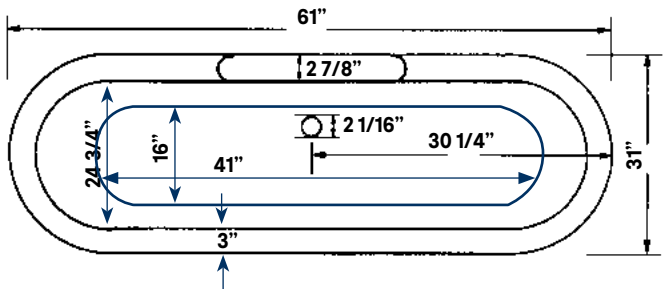

## Regal Cast Iron Bath

#2126 | 61"L x 31"W x 24"H  
280 lbs, 45 gallons

Cheviot Products' cast iron bathtubs are hand-made in Europe with the finest materials. Fired with a thick coating of AA grade titanium-based enamel for unparalleled hardness and non-porosity, the extremely durable surface is easy to clean and resistant to stains, bacteria and other microbes. Cast iron also keeps your bath warm for the longest possible time.

**Note**  
Rough-in dimensions may vary +/- 1/2" and are subject to change. No responsibility is assumed by Cheviot Products Inc. One Year Limited Warranty against manufacturer's defects.

\*8 1/2" C.C.  
waste/overflow to drain  
Top center of overflow  
to floor 19 1/4"