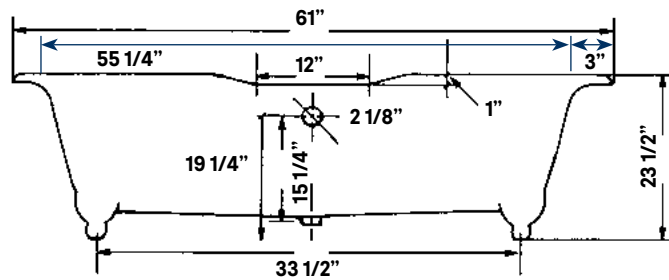

#2111 Shown

Regal Cast Iron Bath

#2126 | 61"L x 31"W x 24"H
280 lbs, 45 gallons

Cheviot Products' cast iron bathtubs are hand-made in Europe with the finest materials. Fired with a thick coating of AA grade titanium-based enamel for unparalleled hardness and non-porosity, the extremely durable surface is easy to clean and resistant to stains, bacteria and other microbes. Cast iron also keeps your bath warm for the longest possible time.

Rim Configuration
Flat Area on Rim

Colours
White or Biscuit Interior with Matching or Custom Colour Exterior

Feet
Available in Brass, Chrome, Brushed Nickel, Polished Nickel, Antique Bronze and White

Note
Rough-in dimensions may vary +/- 1/2" and are subject to change. No responsibility is assumed by Cheviot Products Inc. One Year Limited Warranty against manufacturer's defects.

*8 1/2" C.C. waste/overflow to drain
Top center of overflow to floor 19 1/4"

Related Products

#5127 Tub Filler
with Hand Shower

#5106 Tub Filler
with Hand Shower

#3411 Water
Supply Lines

#2222 Waste &
Overflow