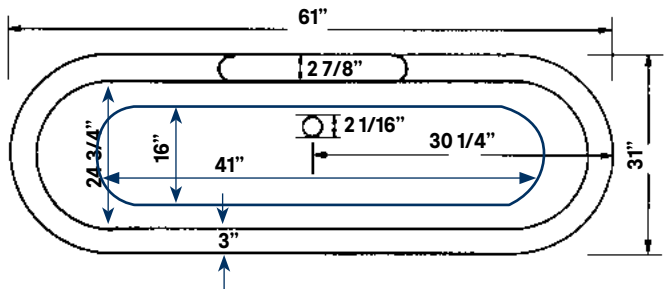

#2111 Shown

Regal Cast Iron Bath

#2126 | 61"L x 31"W x 24"H
280 lbs, 45 gallons

Cheviot Products' cast iron bathtubs are hand-made in Europe with the finest materials. Fired with a thick coating of AA grade titanium-based enamel for unparalleled hardness and non-porosity, the extremely durable surface is easy to clean and resistant to stains, bacteria and other microbes. Cast iron also keeps your bath warm for the longest possible time.

Rim Configuration
Flat Area on Rim

Colours
White or Biscuit Interior with Matching or Custom Colour Exterior

Feet
Available in Brass, Chrome, Brushed Nickel, Polished Nickel, Antique Bronze and White

Note
Rough-in dimensions may vary +/- 1/2" and are subject to change. No responsibility is assumed by Cheviot Products Inc. One Year Limited Warranty against manufacturer's defects.

*8 1/2" C.C. waste/overflow to drain
Top center of overflow to floor 19 1/4"

Related Products

#5127 Tub Filler
with Hand Shower

#5106 Tub Filler
with Hand Shower

#3411 Water
Supply Lines

#2222 Waste &
Overflow