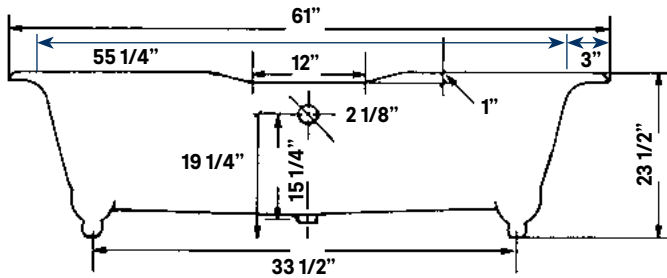

#2111 Shown

Regal Cast Iron Bath

#2126 | 61"L x 31"W x 24"H
280 lbs, 45 gallons

Cheviot Products' cast iron bathtubs are hand-made in Europe with the finest materials. Fired with a thick coating of AA grade titanium-based enamel for unparalleled hardness and non-porosity, the extremely durable surface is easy to clean and resistant to stains, bacteria and other microbes. Cast iron also keeps your bath warm for the longest possible time.

Rim Configuration
Flat Area on Rim

Colours
White or Biscuit Interior with Matching or Custom Colour Exterior

Feet
Available in Brass, Chrome, Brushed Nickel, Polished Nickel, Antique Bronze and White

Note
Rough-in dimensions may vary +/- 1/2" and are subject to change. No responsibility is assumed by Cheviot Products Inc. One Year Limited Warranty against manufacturer's defects.

*8 1/2" C.C. waste/overflow to drain
Top center of overflow to floor 19 1/4"

Related Products

#5127 Tub Filler
with Hand Shower

#5106 Tub Filler
with Hand Shower

#3411 Water
Supply Lines

#2222 Waste &
Overflow