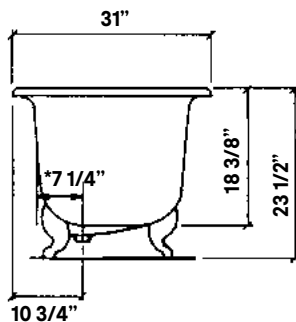

#2111 Shown

Regal Cast Iron Bath

#2126 | 61"L x 31"W x 24"H
280 lbs, 45 gallons

Cheviot Products' cast iron bathtubs are hand-made in Europe with the finest materials. Fired with a thick coating of AA grade titanium-based enamel for unparalleled hardness and non-porosity, the extremely durable surface is easy to clean and resistant to stains, bacteria and other microbes. Cast iron also keeps your bath warm for the longest possible time.

Rim Configuration
Flat Area on Rim

Colours
White or Biscuit Interior with Matching or Custom Colour Exterior

Feet
Available in Brass, Chrome, Brushed Nickel, Polished Nickel, Antique Bronze and White

Note
Rough-in dimensions may vary +/- 1/2" and are subject to change. No responsibility is assumed by Cheviot Products Inc. One Year Limited Warranty against manufacturer's defects.

*8 1/2" C.C. waste/overflow to drain
Top center of overflow to floor 19 1/4"

Related Products

#5127 Tub Filler
with Hand Shower

#5106 Tub Filler
with Hand Shower

#3411 Water
Supply Lines

#2222 Waste &
Overflow