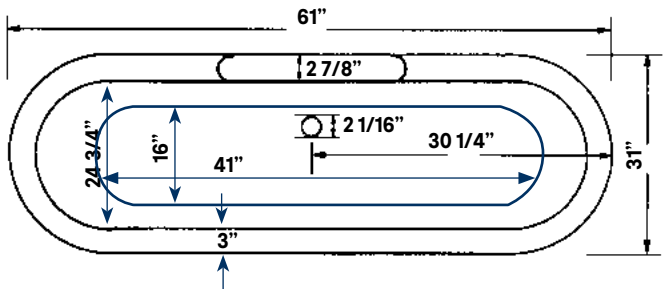

#2111 Shown

Regal Cast Iron Bath

#2126 | 61"L x 31"W x 24"H
280 lbs, 45 gallons

Cheviot Products' cast iron bathtubs are hand-made in Europe with the finest materials. Fired with a thick coating of AA grade titanium-based enamel for unparalleled hardness and non-porosity, the extremely durable surface is easy to clean and resistant to stains, bacteria and other microbes. Cast iron also keeps your bath warm for the longest possible time.

Rim Configuration
Flat Area on Rim

Colours
White or Biscuit Interior with Matching or Custom Colour Exterior

Feet
Available in Brass, Chrome, Brushed Nickel, Polished Nickel, Antique Bronze and White

Note
Rough-in dimensions may vary +/- 1/2" and are subject to change. No responsibility is assumed by Cheviot Products Inc. One Year Limited Warranty against manufacturer's defects.

*8 1/2" C.C. waste/overflow to drain
Top center of overflow to floor 19 1/4"

Related Products

#5127 Tub Filler
with Hand Shower

#5106 Tub Filler
with Hand Shower

#3411 Water
Supply Lines

#2222 Waste &
Overflow