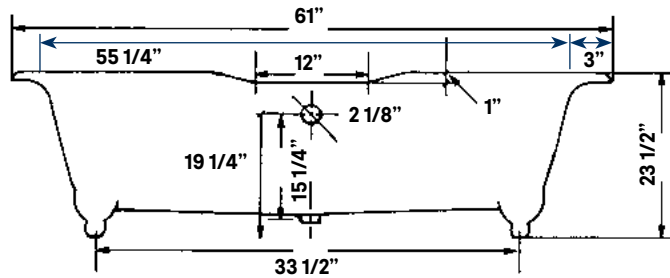

## Regal Cast Iron Bath

#2127 | 61"L x 31"W x 24"H  
280 lbs, 45 gallons

Cheviot Products' cast iron bathtubs are hand-made in Europe with the finest materials. Fired with a thick coating of AA grade titanium-based enamel for unparalleled hardness and non-porosity, the extremely durable surface is easy to clean and resistant to stains, bacteria and other microbes. Cast iron also keeps your bath warm for the longest possible time.

**Note**  
Rough-in dimensions may vary +/- 1/2" and are subject to change. No responsibility is assumed by Cheviot Products Inc. One Year Limited Warranty against manufacturer's defects.

\*7 1/4" C.C. waste/overflow to drain  
Top center of overflow to floor 19 1/2"