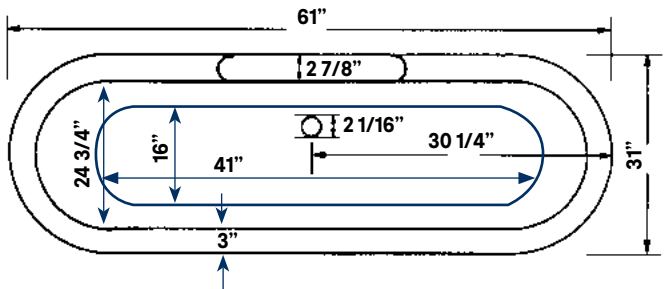

## Regal Cast Iron Bath

#2127 | 61"L x 31"W x 24"H  
280 lbs, 45 gallons

Cheviot Products' cast iron bathtubs are hand-made in Europe with the finest materials. Fired with a thick coating of AA grade titanium-based enamel for unparalleled hardness and non-porosity, the extremely durable surface is easy to clean and resistant to stains, bacteria and other microbes. Cast iron also keeps your bath warm for the longest possible time.

**Note**  
Rough-in dimensions may vary +/- 1/2" and are subject to change. No responsibility is assumed by Cheviot Products Inc. One Year Limited Warranty against manufacturer's defects.

\*7 1/4" C.C. waste/overflow to drain  
Top center of overflow to floor 19 1/2"