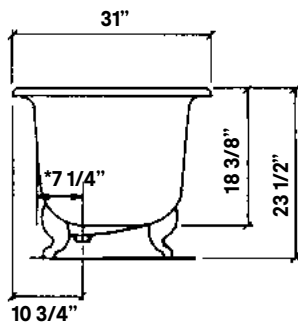

## Regal Cast Iron Bath

#2127 | 61"L x 31"W x 24"H  
280 lbs, 45 gallons

Cheviot Products' cast iron bathtubs are hand-made in Europe with the finest materials. Fired with a thick coating of AA grade titanium-based enamel for unparalleled hardness and non-porosity, the extremely durable surface is easy to clean and resistant to stains, bacteria and other microbes. Cast iron also keeps your bath warm for the longest possible time.

**Note**  
Rough-in dimensions may vary +/- 1/2" and are subject to change. No responsibility is assumed by Cheviot Products Inc. One Year Limited Warranty against manufacturer's defects.

\*7 1/4" C.C. waste/overflow to drain  
Top center of overflow to floor 19 1/2"