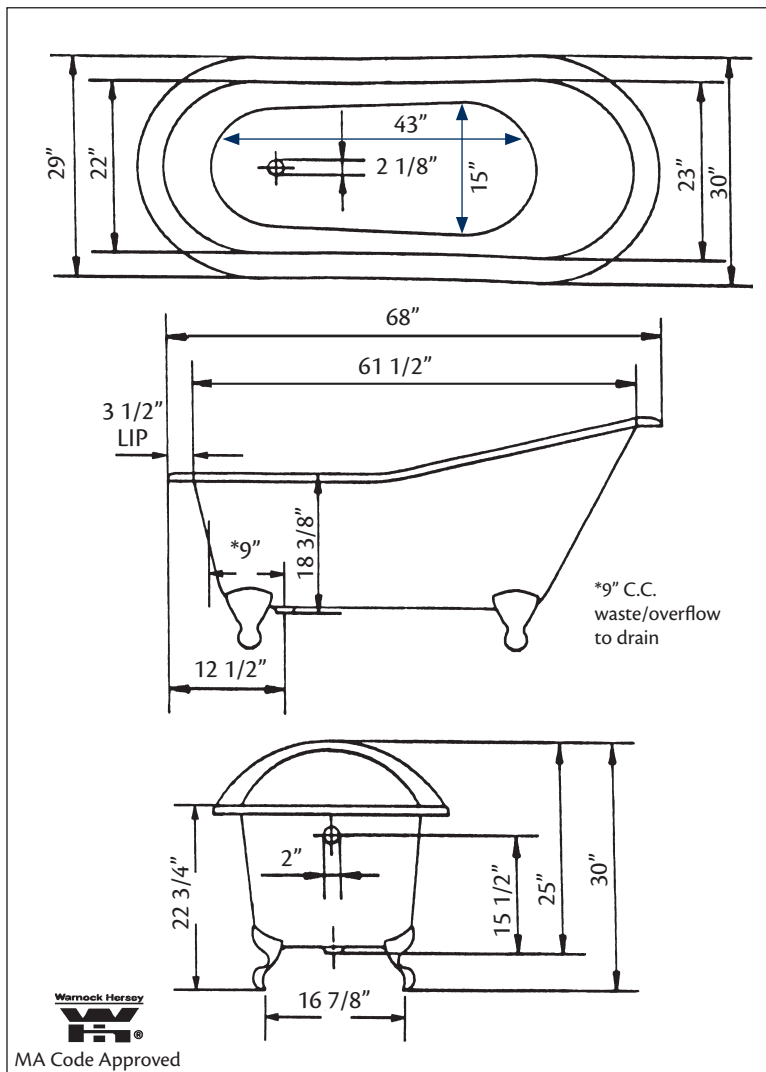

2134 ROLL RIM SLIPPER Bath with flat area on rim

Cheviot Products' cast iron bathtubs are handmade in Europe with the finest materials. Fired with a thick coating of AA grade titanium-based enamel for unparalleled hardness and non-porosity, the extremely durable surface is easy to clean and resistant to stains, bacteria, and other microbes. Cast iron also keeps your bath warm for the longest possible time.

Model 2108 Shown

68" x 30" Wide x 30" Tall

290 lbs, 54 gallons, 170 litres

Colours: White, Custom Colour Exterior

Feet: Brass Plated, Brushed Nickel, Chrome Plated, Polished Nickel, White Coated, Antique Bronze

Related Products:

5127 Tub Filler
With Hand Shower

5106 Tub Filler
With Hand Shower

3411 Water Supply
Lines

2222 Waste &
Overflow

Note: Rough-in dimensions may vary +/- 1/2" and are subject to change. No responsibility is assumed by Cheviot Products Inc. One Year Limited Warranty against manufacturer's defects.