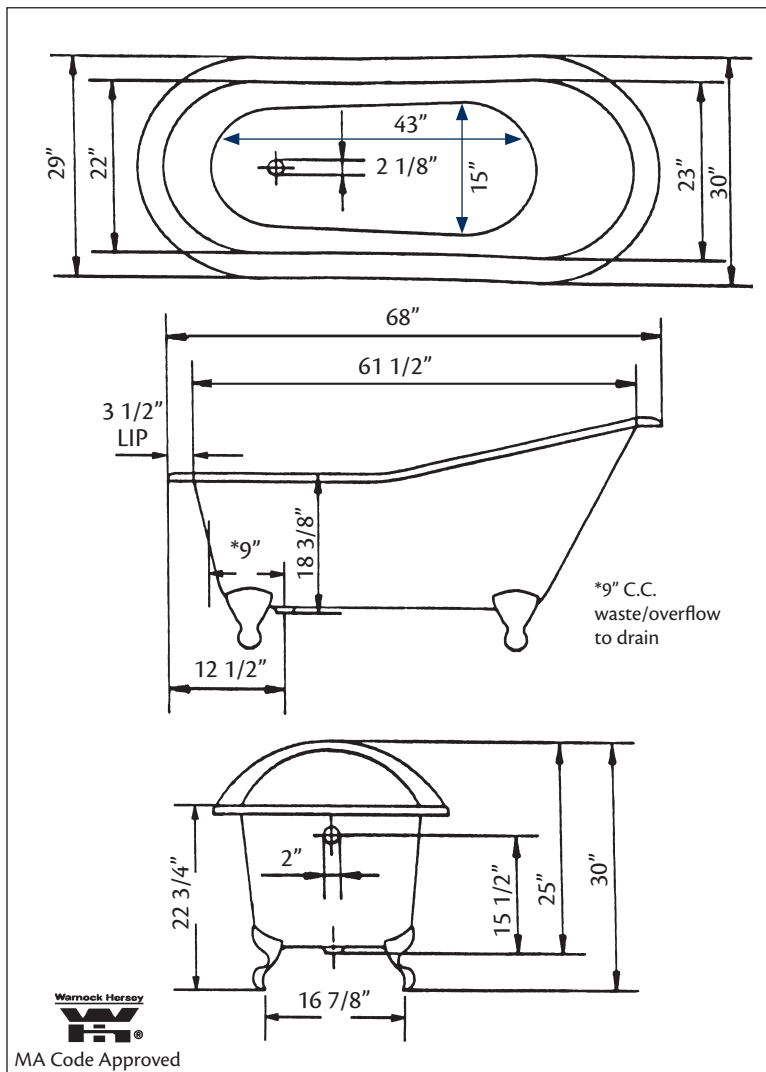

2134 ROLL RIM SLIPPER Bath with flat area on rim

Cheviot Products' cast iron bathtubs are handmade in Europe with the finest materials. Fired with a thick coating of AA grade titanium-based enamel for unparalleled hardness and non-porosity, the extremely durable surface is easy to clean and resistant to stains, bacteria, and other microbes. Cast iron also keeps your bath warm for the longest possible time.

Model 2108 Shown

68" x 30" Wide x 30" Tall

290 lbs, 54 gallons, 170 litres

Colours: White, Custom Colour Exterior

Feet: Brass Plated, Brushed Nickel, Chrome Plated, Polished Nickel, White Coated, Antique Bronze

Related Products:

5127 Tub Filler
 With Hand Shower

5106 Tub Filler
 With Hand Shower

3411 Water Supply
 Lines

2222 Waste &
 Overflow

Note: Rough-in dimensions may vary +/- 1/2" and are subject to change. No responsibility is assumed by Cheviot Products Inc. One Year Limited Warranty against manufacturer's defects.