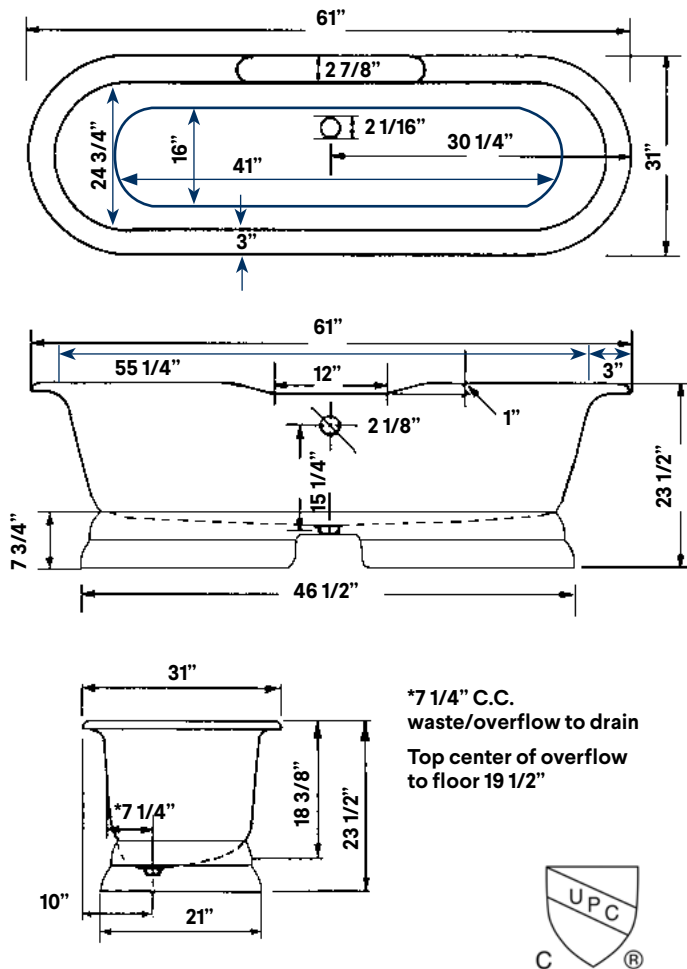

#2120 Shown

Regal Cast Iron Bath With Pedestal Base

#2138 | 61"L x 31"W x 24"H
355 lbs, 45 gallons

Cheviot Products' cast iron bathtubs are hand-made in Europe with the finest materials. Fired with a thick coating of AA grade titanium-based enamel for unparalleled hardness and non-porosity, the extremely durable surface is easy to clean and resistant to stains, bacteria and other microbes. Cast iron also keeps your bath warm for the longest possible time.

Rim Configuration
Flat Area on Rim

Colours
White or Biscuit Interior with
Matching or Custom Colour
Exterior

Note
Rough-in dimensions may vary +/-
1/2" and are subject to change.
No responsibility is assumed by
Cheviot Products Inc.
One Year Limited
Warranty against
manufacturer's defects.

Related Products

#5127 Tub Filler
with Hand Shower

#5106 Tub Filler
with Hand Shower

#3411 Water
Supply Lines

#2222 Waste &
Overflow