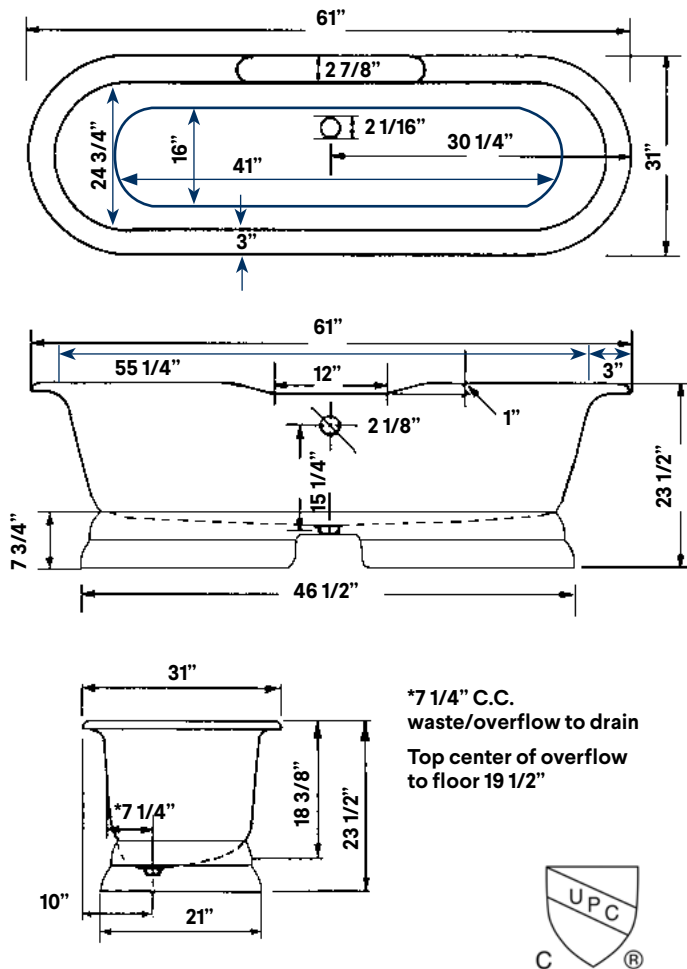

## Regal Cast Iron Bath With Pedestal Base

#2138 | 61"L x 31"W x 24"H  
355 lbs, 45 gallons

Cheviot Products' cast iron bathtubs are hand-made in Europe with the finest materials. Fired with a thick coating of AA grade titanium-based enamel for unparalleled hardness and non-porosity, the extremely durable surface is easy to clean and resistant to stains, bacteria and other microbes. Cast iron also keeps your bath warm for the longest possible time.

**Rim Configuration**  
Flat Area on Rim

**Colours**  
White or Biscuit Interior with  
Matching or Custom Colour  
Exterior

**Note**  
Rough-in dimensions may vary +/-  
1/2" and are subject to change.  
No responsibility is assumed by  
Cheviot Products Inc.  
One Year Limited  
Warranty against  
manufacturer's defects.