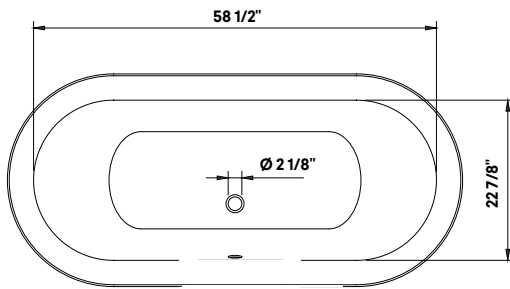

Buckingham Cast Iron Bath

#2141 | 69 7/8" L x 31 1/8" W x 24" H
534 lbs, 46 Gallons

Cheviot Products' cast iron bathtubs are hand-made in Europe with the finest materials. Fired with a thick coating of AA grade titanium-based enamel for unparalleled hardness and non-porosity, the extremely durable surface is easy to clean and resistant to stains, bacteria and other microbes. Cast iron also keeps your bath warm for the longest possible time.

Rim Configuration

Continuous Flared Rim

Colours

White Interior & Exterior
White Interior & Custom
Colour Exterior

Note

Rough-in dimensions may vary +/- 1/2" and are subject to change.
No responsibility is assumed by Cheviot Products Inc.
One Year Limited Warranty against manufacturer's defects.