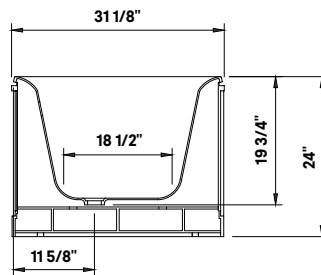

Buckingham Cast Iron Bath

#2141 | 69 7/8" L x 31 1/8" W x 24" H
534 lbs, 46 Gallons

Cheviot Products' cast iron bathtubs are hand-made in Europe with the finest materials. Fired with a thick coating of AA grade titanium-based enamel for unparalleled hardness and non-porosity, the extremely durable surface is easy to clean and resistant to stains, bacteria and other microbes. Cast iron also keeps your bath warm for the longest possible time.

Rim Configuration

Continuous Flared Rim

Colours

White Interior & Exterior
White Interior & Custom
Colour Exterior

Note

Rough-in dimensions may vary +/- 1/2" and are subject to change.
No responsibility is assumed by Cheviot Products Inc.
One Year Limited Warranty against manufacturer's defects.