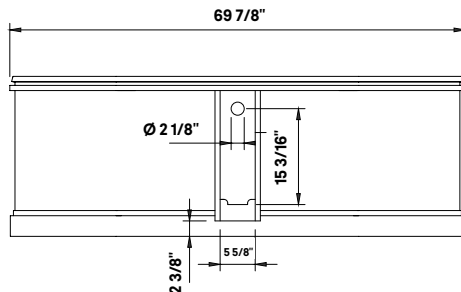

Buckingham Cast Iron Bath

#2141 | 69 7/8" L x 31 1/8" W x 24" H
534 lbs, 46 Gallons

Cheviot Products' cast iron bathtubs are hand-made in Europe with the finest materials. Fired with a thick coating of AA grade titanium-based enamel for unparalleled hardness and non-porosity, the extremely durable surface is easy to clean and resistant to stains, bacteria and other microbes. Cast iron also keeps your bath warm for the longest possible time.

Rim Configuration

Continuous Flared Rim

Colours

White Interior & Exterior
White Interior & Custom
Colour Exterior

Note

Rough-in dimensions may vary +/- 1/2" and are subject to change.
No responsibility is assumed by Cheviot Products Inc.
One Year Limited Warranty against manufacturer's defects.