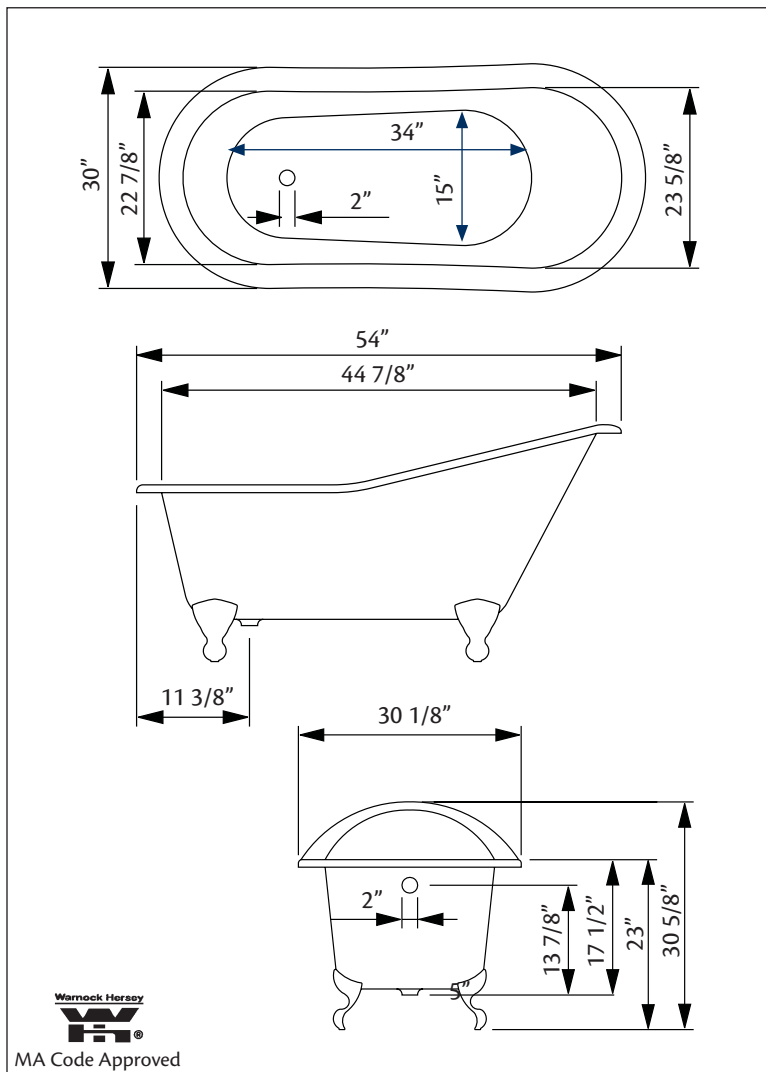

2146 ROLL RIM SLIPPER Bath with flat area on rim

Cheviot Products' cast iron bathtubs are handmade in Europe with the finest materials. Fired with a thick coating of AA grade titanium-based enamel for unparalleled hardness and non-porosity, the extremely durable surface is easy to clean and resistant to stains, bacteria, and other microbes. Cast iron also keeps your bath warm for the longest possible time.

Model 2108 Shown

54" x 30" Wide x 30" Tall

230 lbs, 44 gallons, 165 litres

Colours: White, Custom Colour Exterior

Feet: Brass Plated, Brushed Nickel, Chrome Plated, Polished Nickel, White Coated, Antique Bronze

Related Products:

5127 Tub Filler
With Hand Shower

5106 Tub Filler
With Hand Shower

3411 Water Supply
Lines

2222 Waste &
Overflow

Note: Rough-in dimensions may vary +/- 1/2" and are subject to change. No responsibility is assumed by Cheviot Products Inc. One Year Limited Warranty against manufacturer's defects.