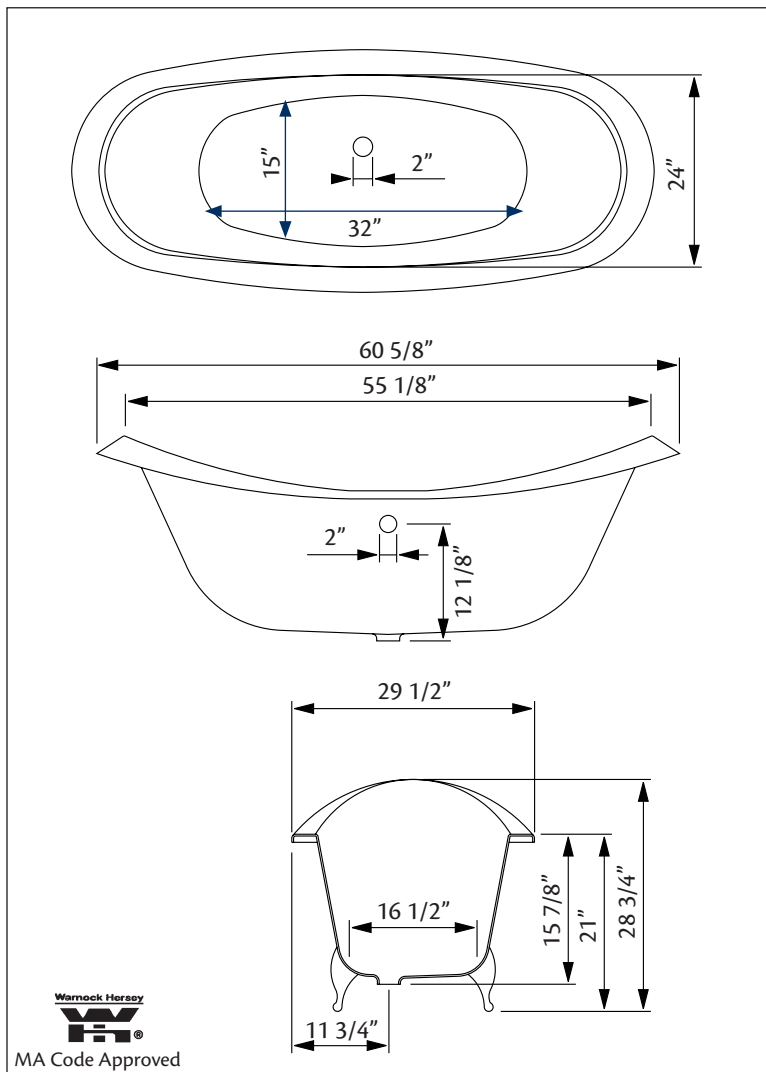

Model 2112 Shown

**61" x 30" Wide x 29" Tall, 300 lbs, 46 gallons, 175 litres**

**Colours:** White or Biscuit Interior with Matching or Custom Colour Exterior

**Feet:** Brass Plated, Brushed Nickel, Chrome Plated, Polished Nickel, White Coated, Antique Bronze

**Related Products:**

**5115LEV Tub Filler With Hand Shower**

**3970 Heavy Duty Water Supply Lines**

**5127 Tub Filler With Hand Shower**

**3411 Water Supply Lines**

**Note:** Rough-in dimensions may vary +/- 1/2" and are subject to change. No responsibility is assumed by Cheviot Products Inc. One Year Limited Warranty against manufacturer's defects.