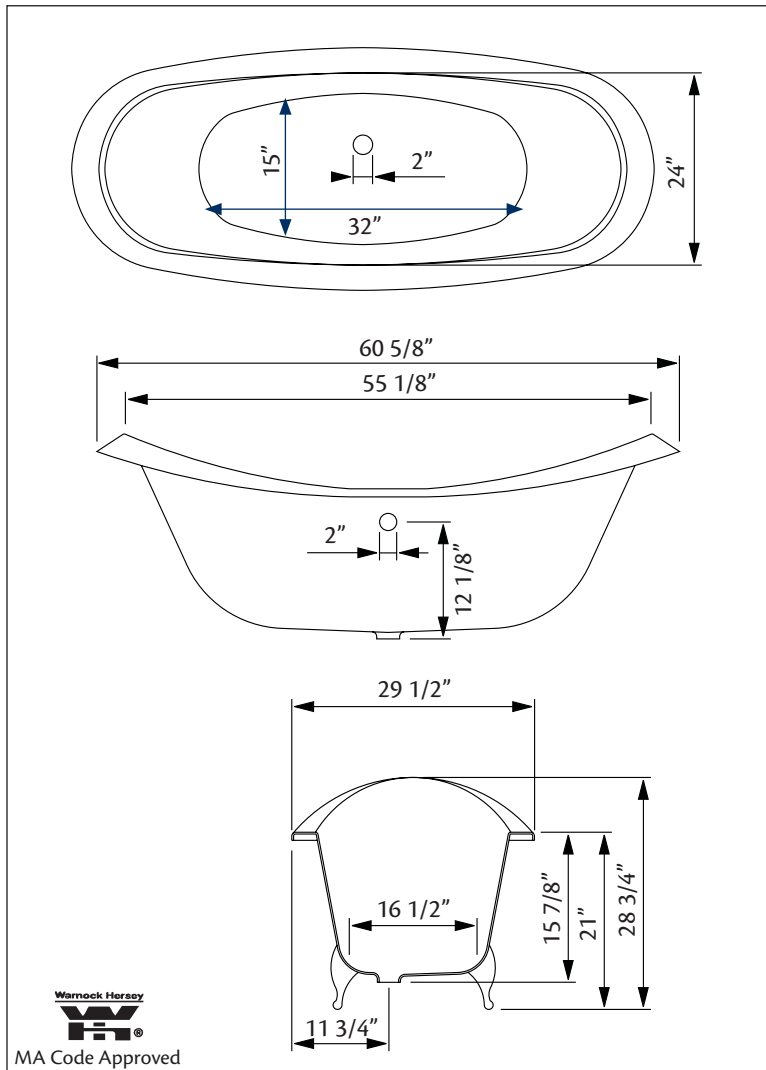

Model 2112 Shown

61" x 30" Wide x 29" Tall, 300 lbs, 46 gallons, 175 litres

Colours: White or Biscuit Interior with Matching or Custom Colour Exterior

Feet: Brass Plated, Brushed Nickel, Chrome Plated, Polished Nickel, White Coated, Antique Bronze

Related Products:

5115LEV Tub Filler With Hand Shower

3970 Heavy Duty Water Supply Lines

5127 Tub Filler With Hand Shower

3411 Water Supply Lines

Note: Rough-in dimensions may vary +/- 1/2" and are subject to change. No responsibility is assumed by Cheviot Products Inc. One Year Limited Warranty against manufacturer's defects.