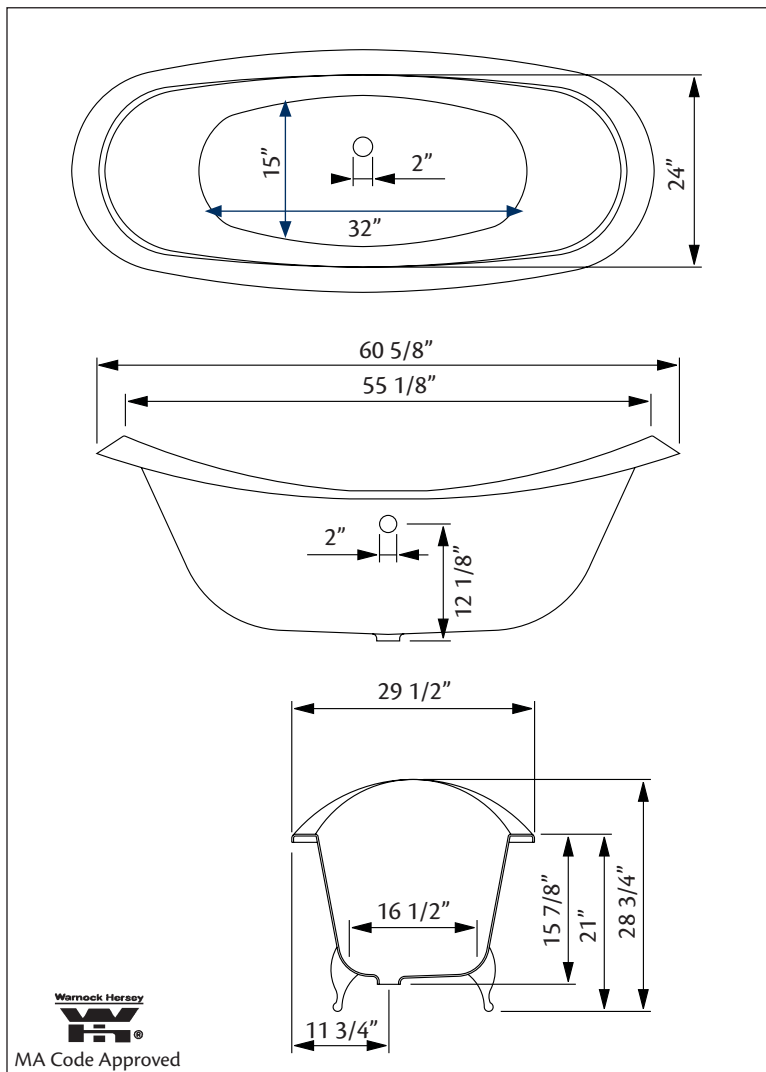

2150 REGENCY Footed Bath with lion feet

Cheviot Products' cast iron bathtubs are handmade in Europe with the finest materials. Fired with a thick coating of AA grade titanium-based enamel for unparalleled hardness and non-porosity, the extremely durable surface is easy to clean and resistant to stains, bacteria, and other microbes. Cast iron also keeps your bath warm for the longest possible time.

Model 2114 Shown

61" x 30" Wide x 29" Tall, 300 lbs, 46 gallons, 175 litres

Colours: White or Biscuit Interior with Matching or Custom Colour Exterior

Feet: Brass Plated, Brushed Nickel, Chrome Plated, Polished Nickel, White Coated, Antique Bronze

Related Products:

5115LEV Tub Filler With Hand Shower

3970 Heavy Duty Water Supply Lines

5127 Tub Filler With Hand Shower

3411 Water Supply Lines

Note: Rough-in dimensions may vary +/- 1/2" and are subject to change. No responsibility is assumed by Cheviot Products Inc. One Year Limited Warranty against manufacturer's defects.